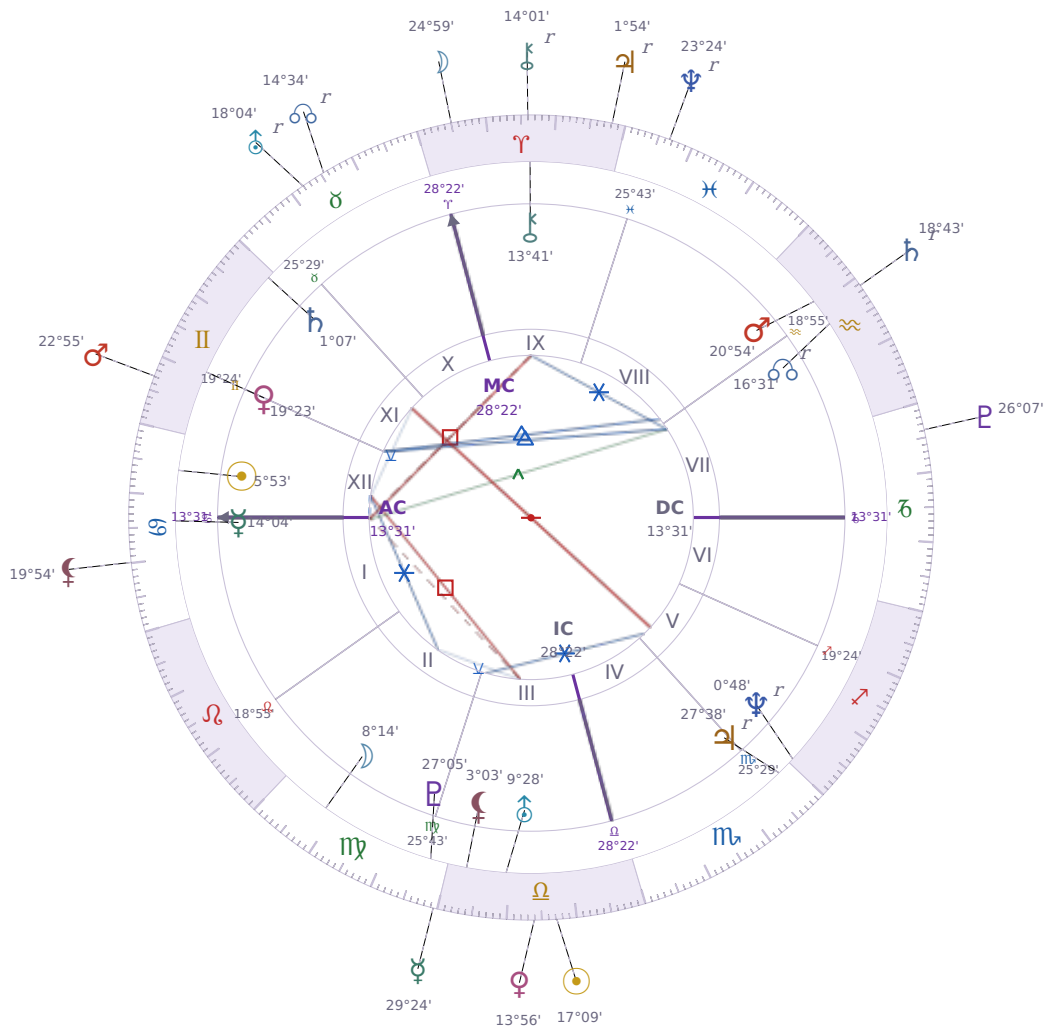

## DAILY HOROSCOPE

### Elon Reeve Musk

Businessman, entrepreneur, and political figure (born 1971)

♋ Cancer June 28, 1971 07:30 Pretoria

**Monday, 10 October 2022**

#### TRANSITS FOR TODAY

☉ Sun	in ♎ Libra	17°09'53"
☾ Moon	in ♈ Aries	24°59'17"
☿ Mercury	in ♍ Virgo	29°24'29"
♀ Venus	in ♎ Libra	13°56'57"
♂ Mars	in ♊ Gemini	22°55'56"
♃ Jupiter	in ♈ Aries Rx	1°54'20"
♄ Saturn	in ♒ Aquarius Rx	18°43'24"