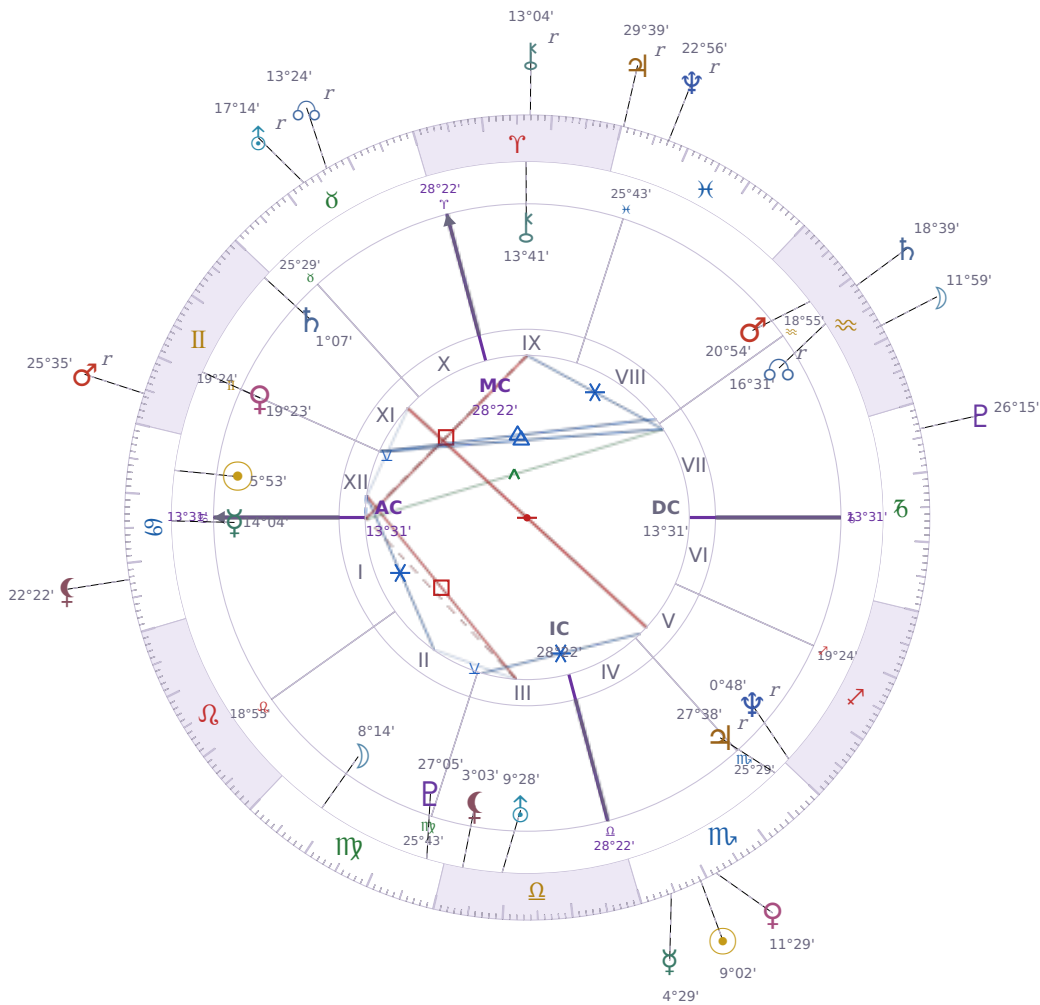

DAILY HOROSCOPE

Elon Reeve Musk

Businessman, entrepreneur, and political figure (born 1971)

♋ Cancer June 28, 1971 07:30 Pretoria

Tuesday, 1 November 2022

TRANSITS FOR TODAY

☉ Sun	in ♏ Scorpio	9°02'32"
☾ Moon	in ♒ Aquarius	11°59'26"
☿ Mercury	in ♏ Scorpio	4°29'25"
♀ Venus	in ♏ Scorpio	11°29'42"
♂ Mars	in ♊ Gemini Rx	25°35'13"
♃ Jupiter	in ♓ Pisces Rx	29°39'17"
♄ Saturn	in ♒ Aquarius	18°39'49"

♅ Uranus	in ♉ Taurus Rx	17°14'01"
♆ Neptune	in ♓ Pisces Rx	22°56'01"
♇ Pluto	in ♑ Capricorn	26°15'08"
♁ Chiron	in ♈ Aries Rx	13°04'08"
♁ NNode	in ♉ Taurus Rx	13°24'24"
♁ Lilith	in ♋ Cancer	22°22'38"

## NATAL PLANETS

☉ Sun	in ♋ Cancer	5°53'26"	XII
☾ Moon	in ♍ Virgo	8°14'52"	II
☿ Mercury	in ♋ Cancer	14°04'03"	I
♀ Venus	in ♊ Gemini	19°23'48"	XI
♂ Mars	in ♒ Aquarius	20°54'21"	VIII
♃ Jupiter	in ♏ Scorpio	27°38'52"	V Rx
♄ Saturn	in ♊ Gemini	1°07'22"	XI
♅ Uranus	in ♎ Libra	9°28'55"	III
♆ Neptune	in ♐ Sagittarius	0°48'48"	V Rx
♇ Pluto	in ♍ Virgo	27°05'36"	III
♁ Chiron	in ♈ Aries	13°41'50"	IX
♁ North Node	in ♒ Aquarius	16°31'23"	VII Rx
♁ Lilith	in ♎ Libra	3°03'14"	III

## KEY TRANSIT FACTORS