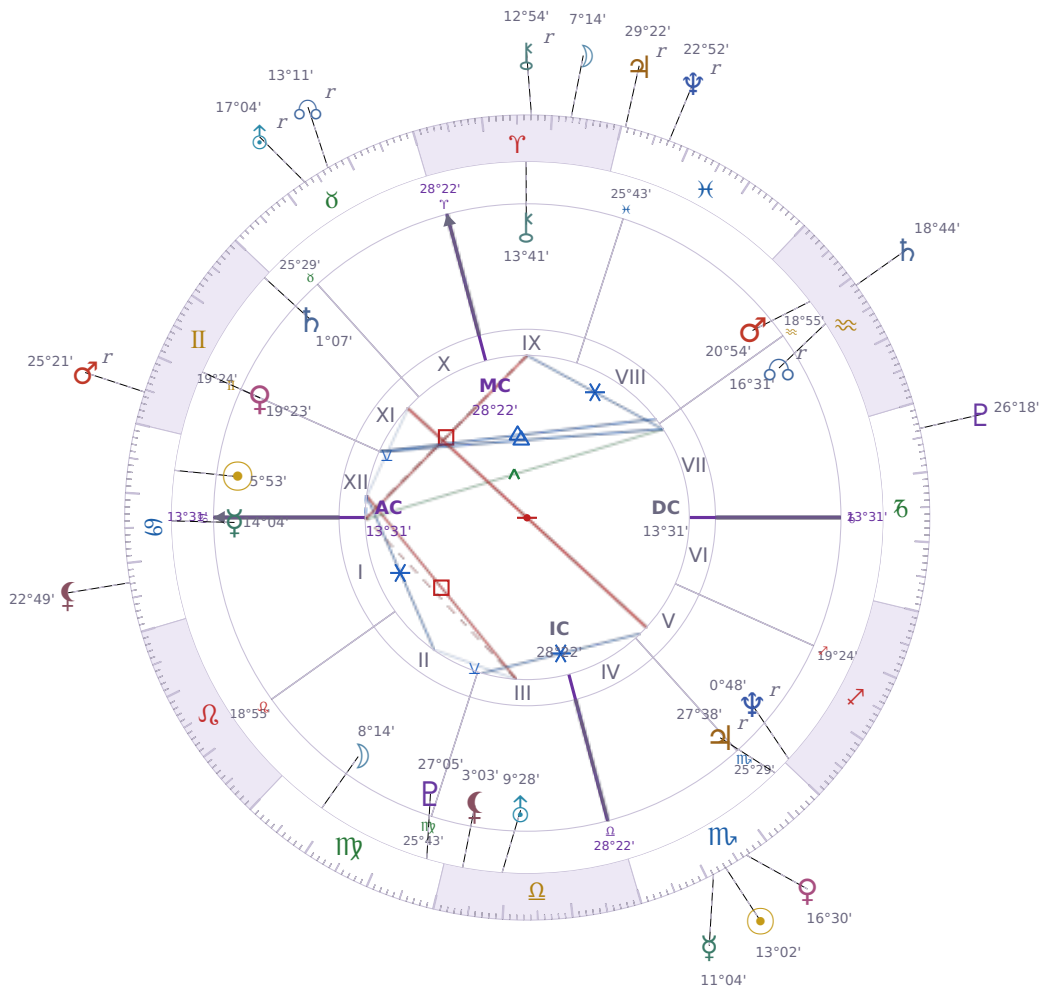

DAILY HOROSCOPE

Elon Reeve Musk

Businessman, entrepreneur, and political figure (born 1971)

♋ Cancer June 28, 1971 07:30 Pretoria

Saturday, 5 November 2022

TRANSITS FOR TODAY

☉ Sun	in ♏ Scorpio	13°02'49"
☾ Moon	in ♋ Aries	7°14'31"
☿ Mercury	in ♏ Scorpio	11°04'17"
♀ Venus	in ♏ Scorpio	16°30'35"
♂ Mars	in ♊ Gemini Rx	25°21'30"
♃ Jupiter	in ♓ Pisces Rx	29°22'54"
♄ Saturn	in ♏ Aquarius	18°44'29"

♅ Uranus	in ♉ Taurus Rx	17°04'09"
♆ Neptune	in ♓ Pisces Rx	22°52'09"
♇ Pluto	in ♏ Capricorn	26°18'07"
♁ Chiron	in ♈ Aries Rx	12°54'53"
♁ NNode	in ♉ Taurus Rx	13°11'41"
♁ Lilith	in ♋ Cancer	22°49'29"

NATAL PLANETS

☉ Sun	in ♋ Cancer	5°53'26"	XII
☾ Moon	in ♍ Virgo	8°14'52"	II
☿ Mercury	in ♋ Cancer	14°04'03"	I
♀ Venus	in ♊ Gemini	19°23'48"	XI
♂ Mars	in ♒ Aquarius	20°54'21"	VIII
♃ Jupiter	in ♏ Scorpio	27°38'52"	V Rx
♄ Saturn	in ♊ Gemini	1°07'22"	XI
♅ Uranus	in ♎ Libra	9°28'55"	III
♆ Neptune	in ♐ Sagittarius	0°48'48"	V Rx
♇ Pluto	in ♍ Virgo	27°05'36"	III
♁ Chiron	in ♈ Aries	13°41'50"	IX
♁ North Node	in ♒ Aquarius	16°31'23"	VII Rx
♁ Lilith	in ♎ Libra	3°03'14"	III

Saturday · ♄ Saturn

Colors: Violet

Stone: Obsidian

Number: 8