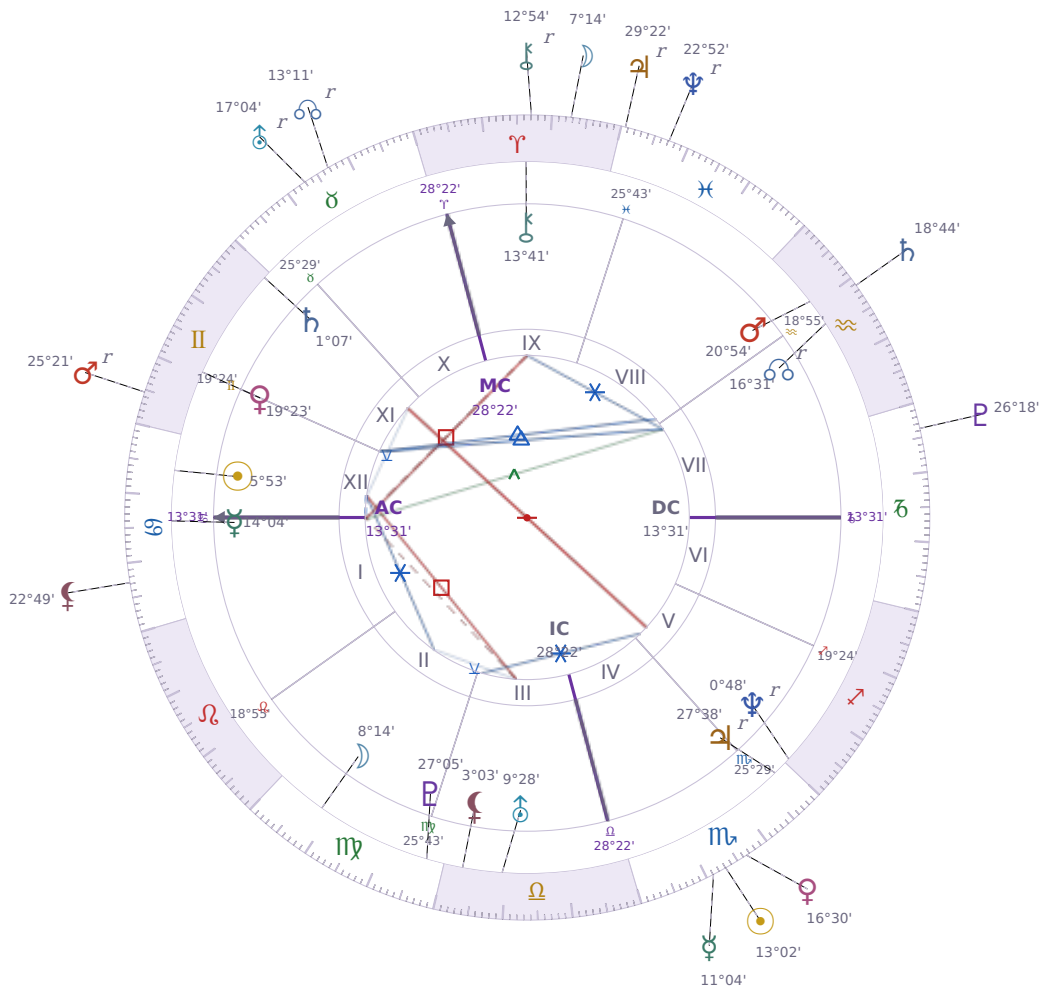

DAILY HOROSCOPE

Elon Reeve Musk

Businessman, entrepreneur, and political figure (born 1971)

♋ Cancer June 28, 1971 07:30 Pretoria

Saturday, 5 November 2022

TRANSITS FOR TODAY

☉ Sun	in ♏ Scorpio	13°02'49"
☾ Moon	in ♈ Aries	7°14'31"
☿ Mercury	in ♏ Scorpio	11°04'17"
♀ Venus	in ♏ Scorpio	16°30'35"
♂ Mars	in ♊ Gemini Rx	25°21'30"
♃ Jupiter	in ♓ Pisces Rx	29°22'54"
♄ Saturn	in ♒ Aquarius	18°44'29"

♅ Uranus	in ♉ Taurus Rx	17°04'09"
♆ Neptune	in ♓ Pisces Rx	22°52'09"
♇ Pluto	in ♐ Capricorn	26°18'07"
♁ Chiron	in ♈ Aries Rx	12°54'53"
♁ NNode	in ♉ Taurus Rx	13°11'41"
♁ Lilith	in ♋ Cancer	22°49'29"

NATAL PLANETS

☉ Sun	in ♋ Cancer	5°53'26"	XII
☾ Moon	in ♍ Virgo	8°14'52"	II
☿ Mercury	in ♋ Cancer	14°04'03"	I
♀ Venus	in ♊ Gemini	19°23'48"	XI
♂ Mars	in ♒ Aquarius	20°54'21"	VIII
♃ Jupiter	in ♏ Scorpio	27°38'52"	V Rx
♄ Saturn	in ♊ Gemini	1°07'22"	XI
♅ Uranus	in ♎ Libra	9°28'55"	III
♆ Neptune	in ♐ Sagittarius	0°48'48"	V Rx
♇ Pluto	in ♍ Virgo	27°05'36"	III
♁ Chiron	in ♈ Aries	13°41'50"	IX
♁ North Node	in ♒ Aquarius	16°31'23"	VII Rx
♁ Lilith	in ♎ Libra	3°03'14"	III

Saturday · ♄ Saturn

Colors: Violet

Stone: Obsidian

Number: 8