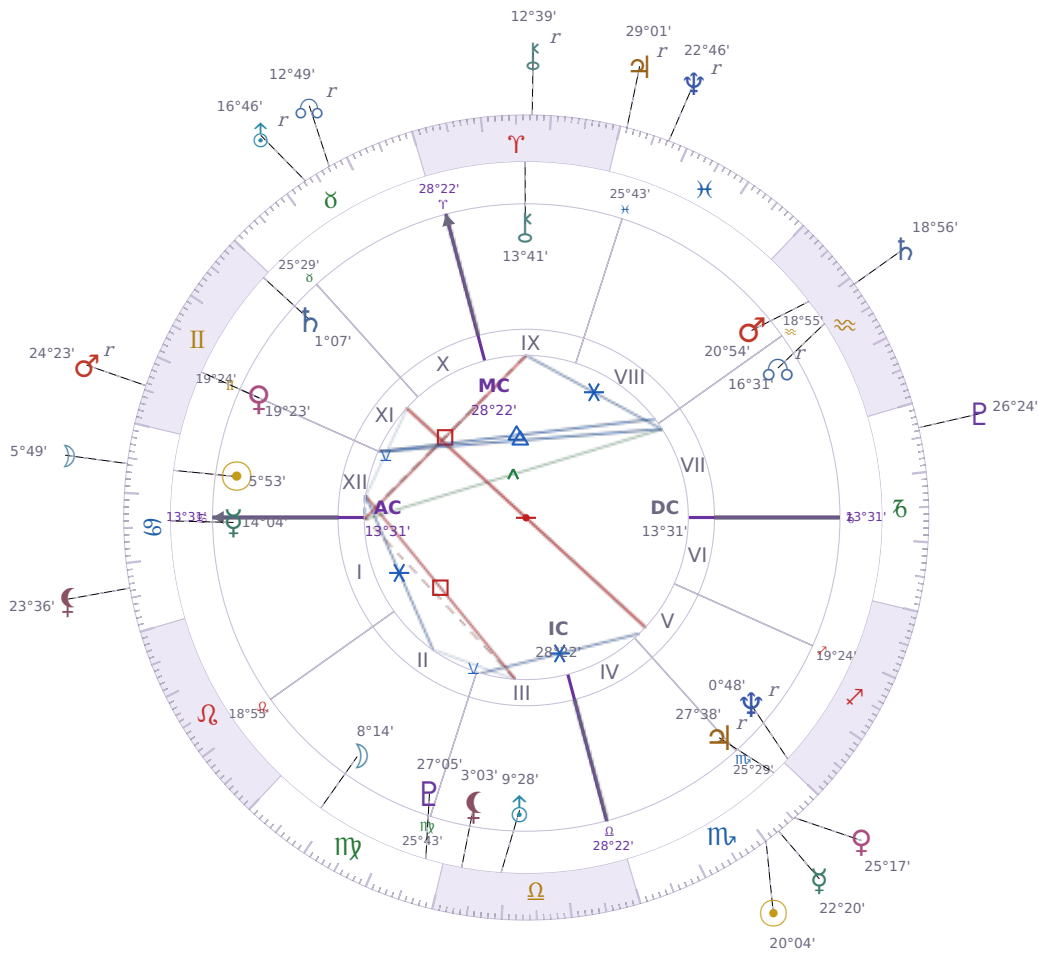

DAILY HOROSCOPE

Elon Reeve Musk

Businessman, entrepreneur, and political figure (born 1971)

♋ Cancer June 28, 1971 07:30 Pretoria

Saturday, 12 November 2022

TRANSITS FOR TODAY

☉ Sun	in ♏ Scorpio	20°04'23"
☾ Moon	in ♋ Cancer	5°49'02"
☿ Mercury	in ♏ Scorpio	22°20'05"
♀ Venus	in ♏ Scorpio	25°17'18"
♂ Mars	in ♊ Gemini Rx	24°23'48"
♃ Jupiter	in ♓ Pisces Rx	29°01'33"
♄ Saturn	in ♒ Aquarius	18°56'32"

♅ Uranus	in ♉ Taurus Rx	16°46'47"
♆ Neptune	in ♓ Pisces Rx	22°46'28"
♇ Pluto	in ♑ Capricorn	26°24'23"
♁ Chiron	in ♈ Aries Rx	12°39'55"
♁ NNode	in ♉ Taurus Rx	12°49'27"
♁ Lilith	in ♋ Cancer	23°36'30"

## NATAL PLANETS

☉ Sun	in ♋ Cancer	5°53'26"	XII
☾ Moon	in ♍ Virgo	8°14'52"	II
☿ Mercury	in ♋ Cancer	14°04'03"	I
♀ Venus	in ♊ Gemini	19°23'48"	XI
♂ Mars	in ♒ Aquarius	20°54'21"	VIII
♃ Jupiter	in ♏ Scorpio	27°38'52"	V Rx
♄ Saturn	in ♊ Gemini	1°07'22"	XI
♅ Uranus	in ♎ Libra	9°28'55"	III
♆ Neptune	in ♐ Sagittarius	0°48'48"	V Rx
♇ Pluto	in ♍ Virgo	27°05'36"	III
♁ Chiron	in ♈ Aries	13°41'50"	IX
♁ North Node	in ♒ Aquarius	16°31'23"	VII Rx
♁ Lilith	in ♎ Libra	3°03'14"	III