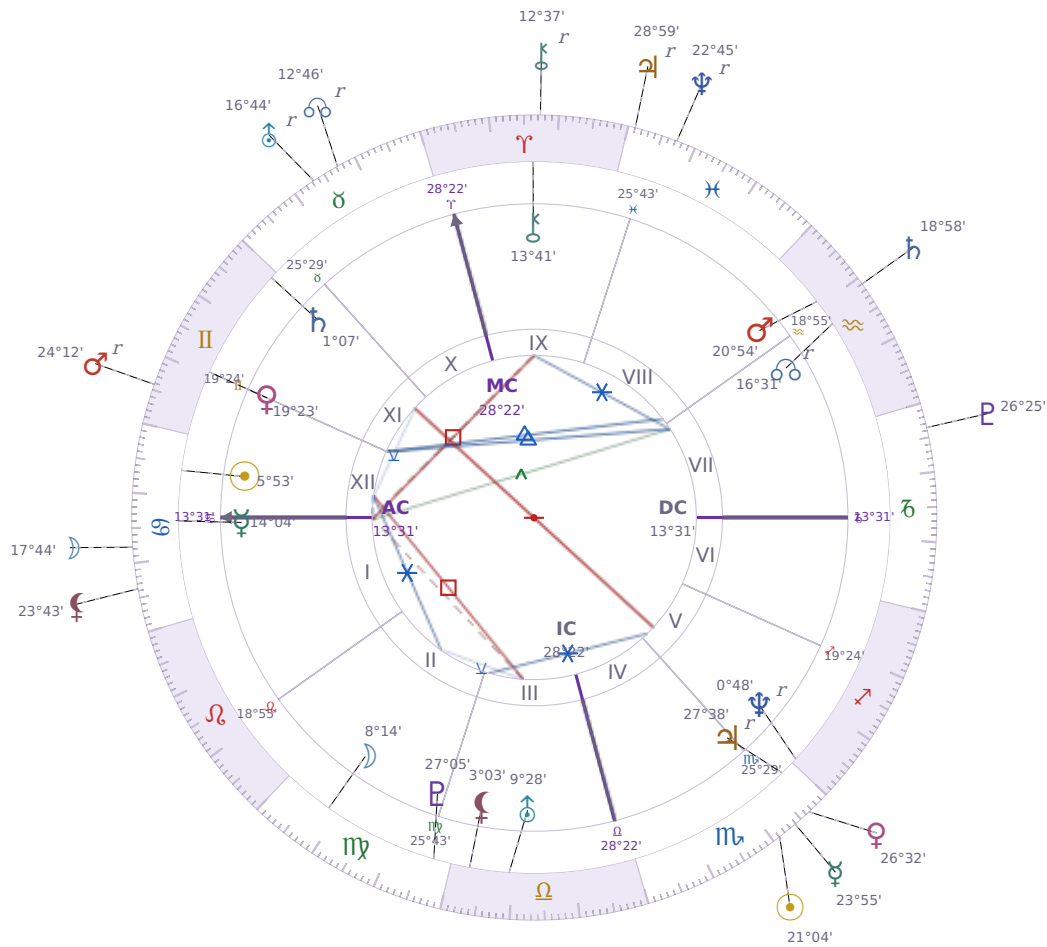

DAILY HOROSCOPE

Elon Reeve Musk

Businessman, entrepreneur, and political figure (born 1971)

♋ Cancer June 28, 1971 07:30 Pretoria

Sunday, 13 November 2022

TRANSITS FOR TODAY

☉ Sun	in ♏ Scorpio	21°04'44"
☾ Moon	in ♋ Cancer	17°44'31"
☿ Mercury	in ♏ Scorpio	23°55'14"
♀ Venus	in ♏ Scorpio	26°32'33"
♂ Mars	in ♊ Gemini Rx	24°12'06"
♃ Jupiter	in ♓ Pisces Rx	28°59'18"
♄ Saturn	in ♏ Aquarius	18°58'39"

♅ Uranus	in ♉ Taurus Rx	16°44'18"
♆ Neptune	in ♓ Pisces Rx	22°45'46"
♇ Pluto	in ♑ Capricorn	26°25'23"
♁ Chiron	in ♈ Aries Rx	12°37'55"
♁ NNode	in ♉ Taurus Rx	12°46'16"
♁ Lilith	in ♋ Cancer	23°43'13"

## NATAL PLANETS

☉ Sun	in ♋ Cancer	5°53'26"	XII
☾ Moon	in ♍ Virgo	8°14'52"	II
☿ Mercury	in ♋ Cancer	14°04'03"	I
♀ Venus	in ♊ Gemini	19°23'48"	XI
♂ Mars	in ♒ Aquarius	20°54'21"	VIII
♃ Jupiter	in ♏ Scorpio	27°38'52"	V Rx
♄ Saturn	in ♊ Gemini	1°07'22"	XI
♅ Uranus	in ♎ Libra	9°28'55"	III
♆ Neptune	in ♐ Sagittarius	0°48'48"	V Rx
♇ Pluto	in ♍ Virgo	27°05'36"	III
♁ Chiron	in ♈ Aries	13°41'50"	IX
♁ North Node	in ♒ Aquarius	16°31'23"	VII Rx
♁ Lilith	in ♎ Libra	3°03'14"	III

## KEY TRANSIT FACTORS