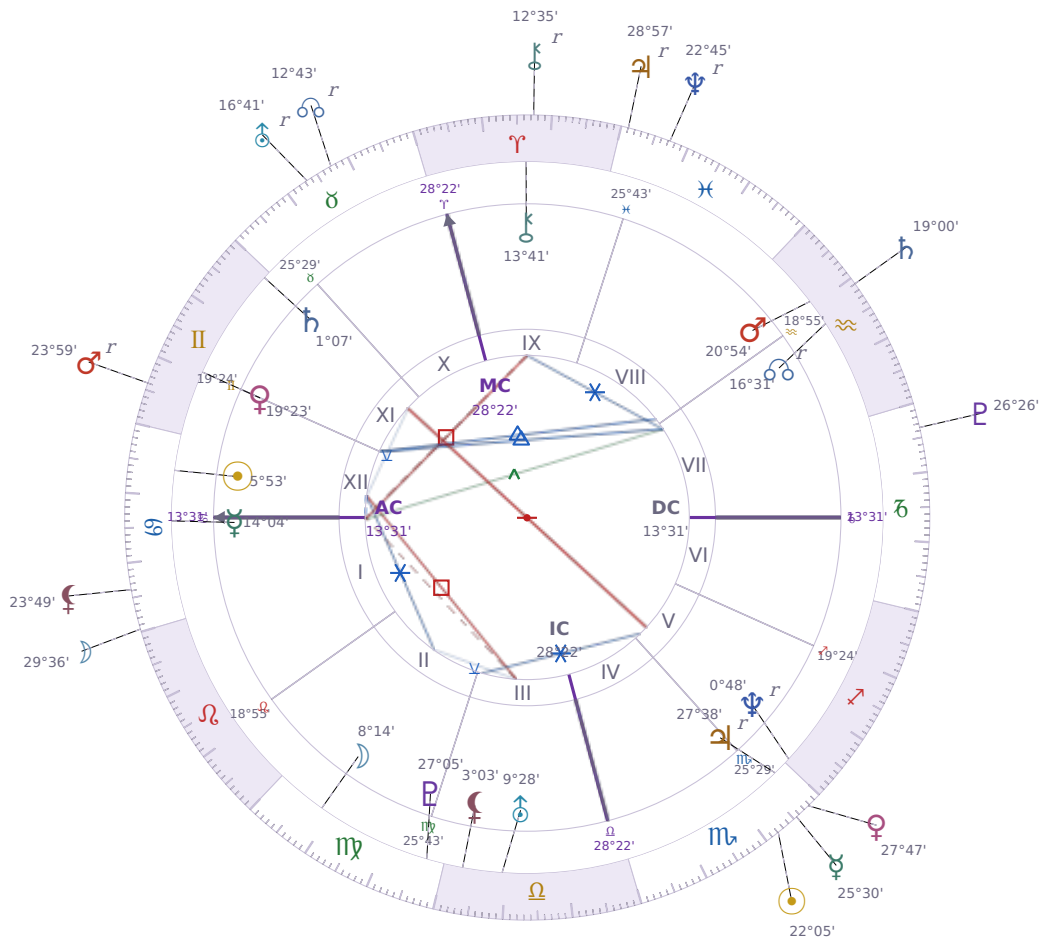

DAILY HOROSCOPE

Elon Reeve Musk

Businessman, entrepreneur, and political figure (born 1971)

♋ Cancer June 28, 1971 07:30 Pretoria

Monday, 14 November 2022

TRANSITS FOR TODAY

☉ Sun	in ♏ Scorpio	22°05'07"
☾ Moon	in ♋ Cancer	29°36'25"
☿ Mercury	in ♏ Scorpio	25°30'04"
♀ Venus	in ♏ Scorpio	27°47'49"
♂ Mars	in ♊ Gemini Rx	23°59'33"
♃ Jupiter	in ♓ Pisces Rx	28°57'14"
♄ Saturn	in ♒ Aquarius	19°00'52"

♅ Uranus	in ♉ Taurus Rx	16°41'50"
♆ Neptune	in ♓ Pisces Rx	22°45'07"
♇ Pluto	in ♑ Capricorn	26°26'25"
♁ Chiron	in ♈ Aries Rx	12°35'58"
♁ NNode	in ♉ Taurus Rx	12°43'06"
♁ Lilith	in ♋ Cancer	23°49'56"

NATAL PLANETS