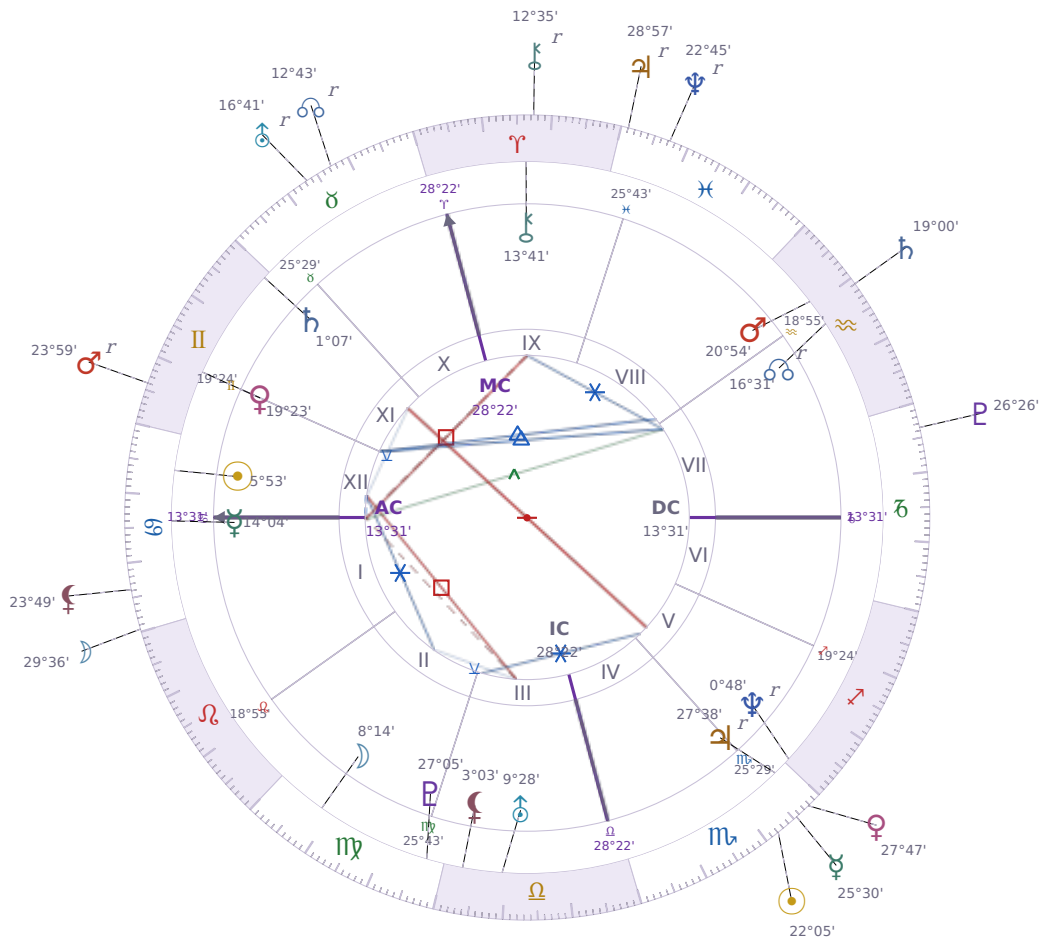

DAILY HOROSCOPE

Elon Reeve Musk

Businessman, entrepreneur, and political figure (born 1971)

♋ Cancer June 28, 1971 07:30 Pretoria

Monday, 14 November 2022

TRANSITS FOR TODAY

☉ Sun	in ♏ Scorpio	22°05'07"
☾ Moon	in ♋ Cancer	29°36'25"
☿ Mercury	in ♏ Scorpio	25°30'04"
♀ Venus	in ♏ Scorpio	27°47'49"
♂ Mars	in ♊ Gemini Rx	23°59'33"
♃ Jupiter	in ♓ Pisces Rx	28°57'14"
♄ Saturn	in ♏ Aquarius	19°00'52"

♅ Uranus	in ♉ Taurus Rx	16°41'50"
♆ Neptune	in ♓ Pisces Rx	22°45'07"
♇ Pluto	in ♑ Capricorn	26°26'25"
♁ Chiron	in ♈ Aries Rx	12°35'58"
♁ NNode	in ♉ Taurus Rx	12°43'06"
♁ Lilith	in ♋ Cancer	23°49'56"

NATAL PLANETS