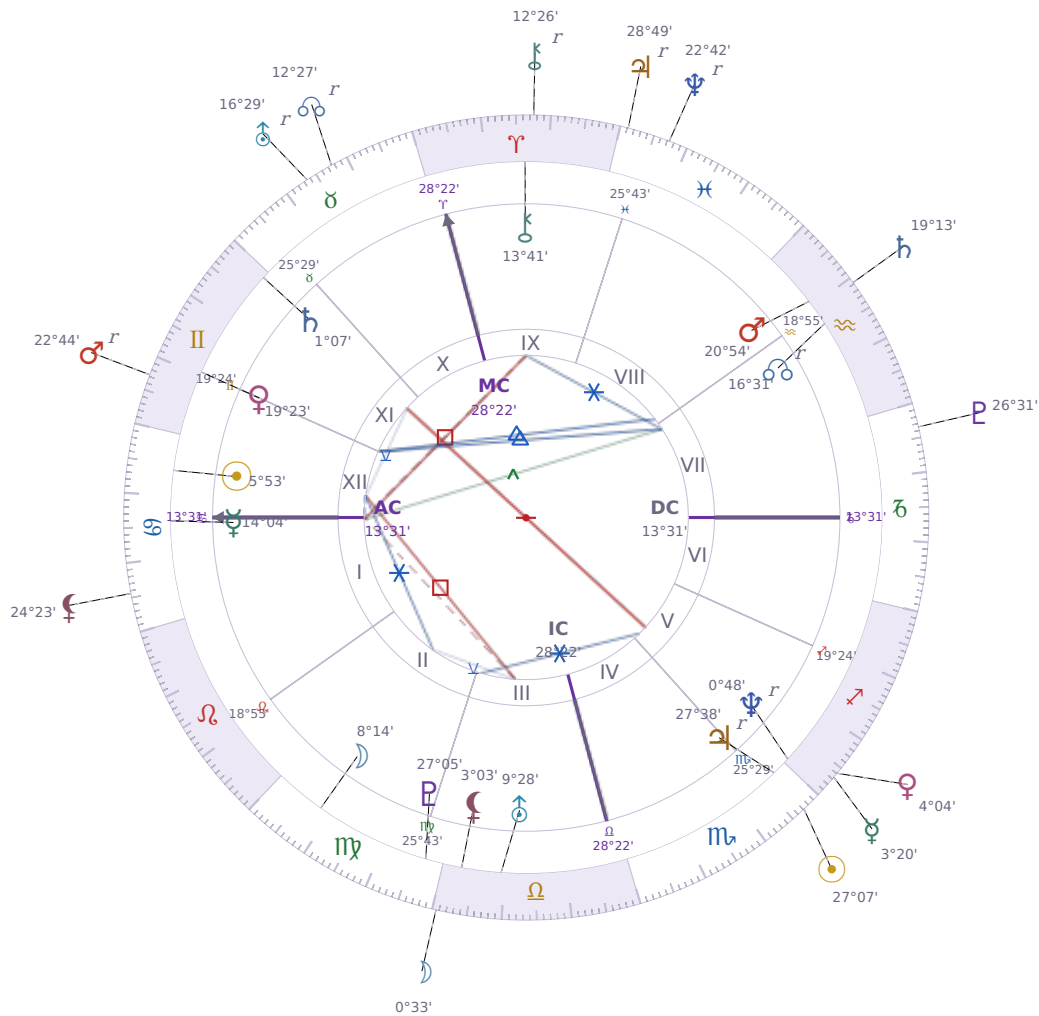

DAILY HOROSCOPE

Elon Reeve Musk

Businessman, entrepreneur, and political figure (born 1971)

♋ Cancer June 28, 1971 07:30 Pretoria

Saturday, 19 November 2022

TRANSITS FOR TODAY

☉ Sun	in ♏ Scorpio	27°07'28"
☾ Moon	in ♎ Libra	0°33'21"
☿ Mercury	in ♐ Sagittarius	3°20'16"
♀ Venus	in ♐ Sagittarius	4°04'14"
♂ Mars	in ♊ Gemini Rx	22°44'49"
♃ Jupiter	in ♋ Pisces Rx	28°50'00"
♄ Saturn	in ♋ Aquarius	19°13'23"

♅ Uranus	in ♉ Taurus Rx	16°29'33"
♆ Neptune	in ♓ Pisces Rx	22°42'16"
♇ Pluto	in ♏ Capricorn	26°31'56"
♁ Chiron	in ♈ Aries Rx	12°26'46"
♁ NNode	in ♉ Taurus Rx	12°27'13"
♁ Lilith	in ♋ Cancer	24°23'30"

## NATAL PLANETS

☉ Sun	in ♋ Cancer	5°53'26"	XII
☾ Moon	in ♍ Virgo	8°14'52"	II
☿ Mercury	in ♋ Cancer	14°04'03"	I
♀ Venus	in ♊ Gemini	19°23'48"	XI
♂ Mars	in ♒ Aquarius	20°54'21"	VIII
♃ Jupiter	in ♏ Scorpio	27°38'52"	V Rx
♄ Saturn	in ♊ Gemini	1°07'22"	XI
♅ Uranus	in ♎ Libra	9°28'55"	III
♆ Neptune	in ♐ Sagittarius	0°48'48"	V Rx
♇ Pluto	in ♍ Virgo	27°05'36"	III
♁ Chiron	in ♈ Aries	13°41'50"	IX
♁ North Node	in ♒ Aquarius	16°31'23"	VII Rx
♁ Lilith	in ♎ Libra	3°03'14"	III

## KEY TRANSIT FACTORS