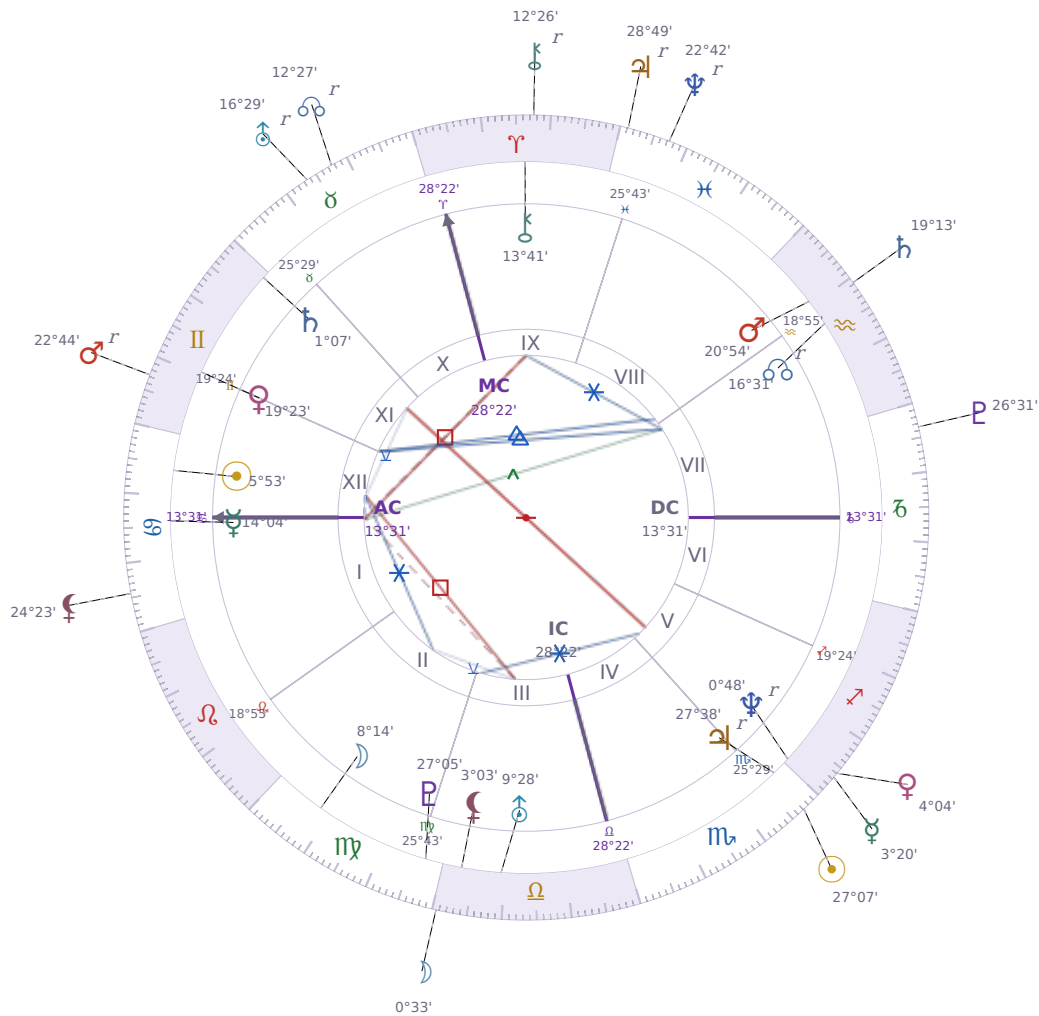

DAILY HOROSCOPE

Elon Reeve Musk

Businessman, entrepreneur, and political figure (born 1971)

♋ Cancer June 28, 1971 07:30 Pretoria

Saturday, 19 November 2022

TRANSITS FOR TODAY

☉ Sun	in ♏ Scorpio	27°07'28"
☾ Moon	in ♎ Libra	0°33'21"
☿ Mercury	in ♐ Sagittarius	3°20'16"
♀ Venus	in ♐ Sagittarius	4°04'14"
♂ Mars	in ♊ Gemini Rx	22°44'49"
♃ Jupiter	in ♋ Pisces Rx	28°50'00"
♄ Saturn	in ♏ Aquarius	19°13'23"

♅ Uranus	in ♉ Taurus Rx	16°29'33"
♆ Neptune	in ♓ Pisces Rx	22°42'16"
♇ Pluto	in ♏ Capricorn	26°31'56"
♁ Chiron	in ♈ Aries Rx	12°26'46"
♁ NNode	in ♉ Taurus Rx	12°27'13"
♁ Lilith	in ♋ Cancer	24°23'30"

## NATAL PLANETS

☉ Sun	in ♋ Cancer	5°53'26"	XII
☾ Moon	in ♍ Virgo	8°14'52"	II
☿ Mercury	in ♋ Cancer	14°04'03"	I
♀ Venus	in ♊ Gemini	19°23'48"	XI
♂ Mars	in ♒ Aquarius	20°54'21"	VIII
♃ Jupiter	in ♏ Scorpio	27°38'52"	V Rx
♄ Saturn	in ♊ Gemini	1°07'22"	XI
♅ Uranus	in ♎ Libra	9°28'55"	III
♆ Neptune	in ♐ Sagittarius	0°48'48"	V Rx
♇ Pluto	in ♍ Virgo	27°05'36"	III
♁ Chiron	in ♈ Aries	13°41'50"	IX
♁ North Node	in ♒ Aquarius	16°31'23"	VII Rx
♁ Lilith	in ♎ Libra	3°03'14"	III

## KEY TRANSIT FACTORS