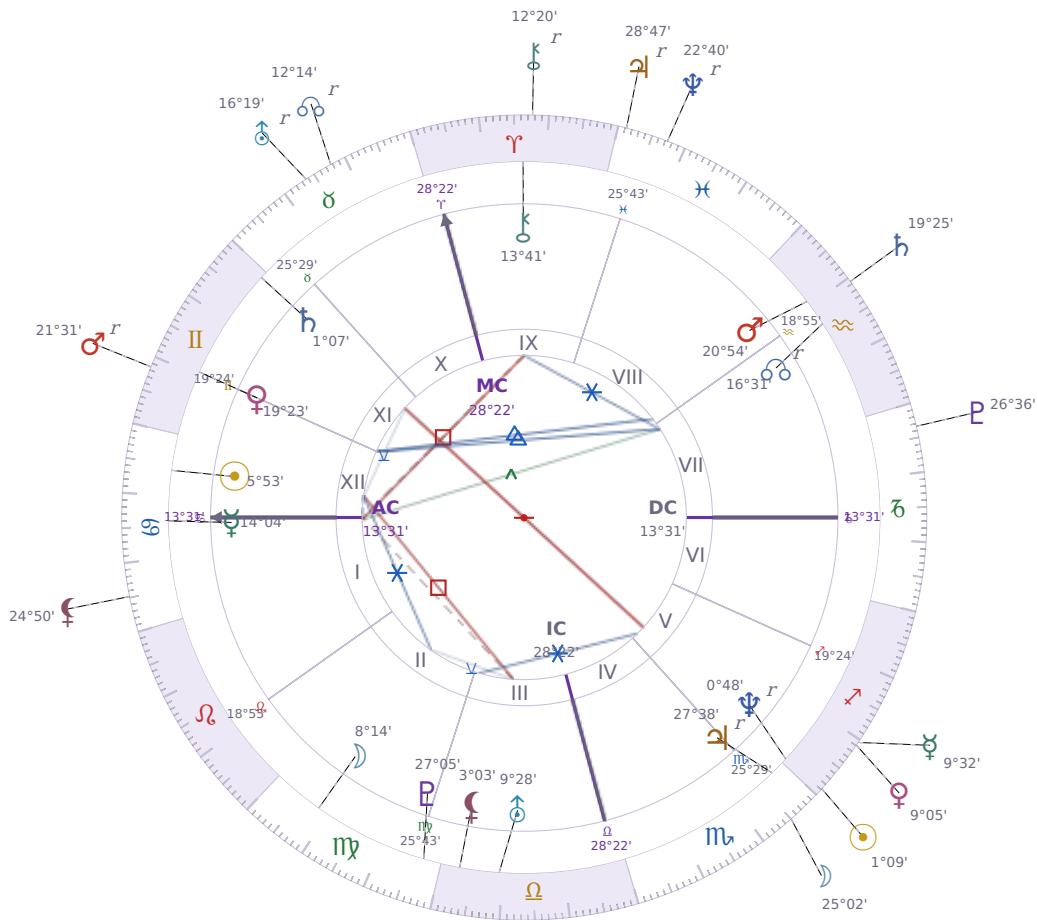

DAILY HOROSCOPE

Elon Reeve Musk

Businessman, entrepreneur, and political figure (born 1971)

♋ Cancer June 28, 1971 07:30 Pretoria

Wednesday, 23 November 2022

TRANSITS FOR TODAY

☉ Sun	in ♏ Sagittarius	1°09'53"
☽ Moon	in ♏ Scorpio	25°02'06"
☿ Mercury	in ♏ Sagittarius	9°32'31"
♀ Venus	in ♏ Sagittarius	9°05'26"
♂ Mars	in ♊ Gemini Rx	21°31'59"
♃ Jupiter	in ♏ Pisces Rx	28°47'56"
♄ Saturn	in ♏ Aquarius	19°25'07"

♅ Uranus	in ♉ Taurus Rx	16°19'55"
♆ Neptune	in ♓ Pisces Rx	22°40'34"
♇ Pluto	in ♑ Capricorn	26°36'47"
♁ Chiron	in ♈ Aries Rx	12°20'10"
♁ NNode	in ♉ Taurus Rx	12°14'30"
♁ Lilith	in ♋ Cancer	24°50'22"

NATAL PLANETS