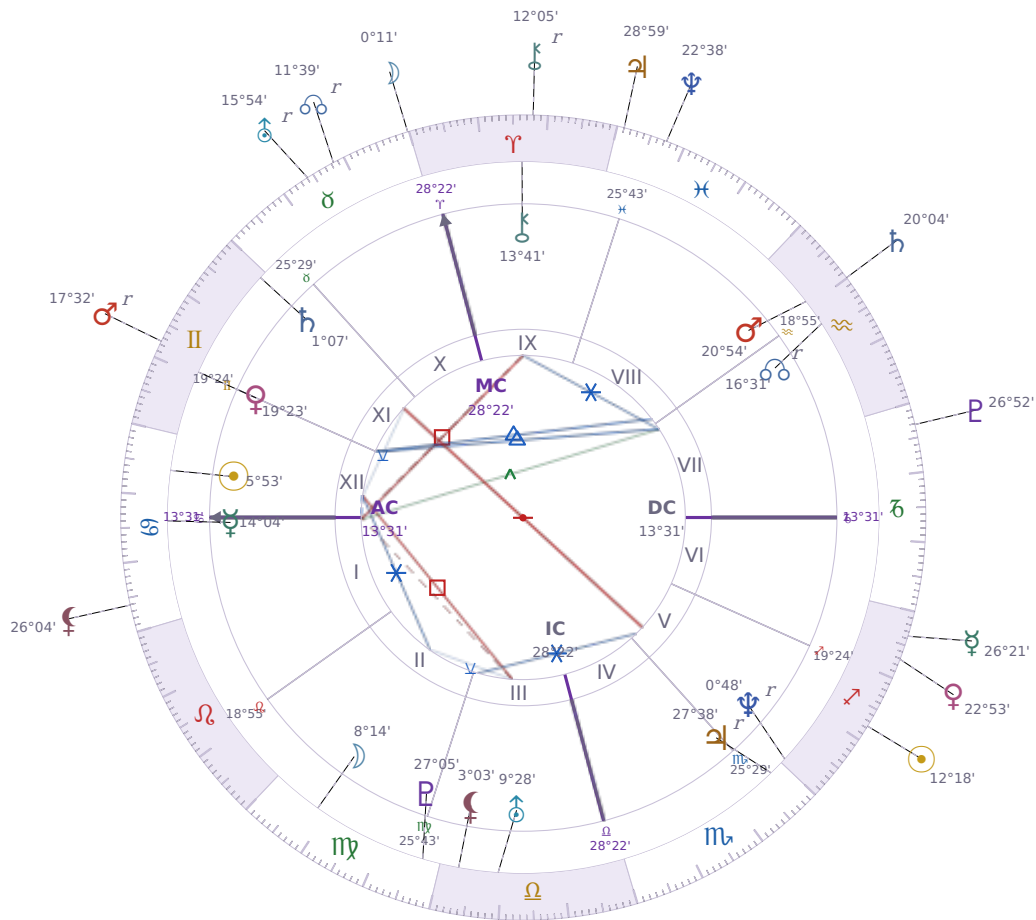

DAILY HOROSCOPE

Elon Reeve Musk

Businessman, entrepreneur, and political figure (born 1971)

♋ Cancer June 28, 1971 07:30 Pretoria

Sunday, 4 December 2022

TRANSITS FOR TODAY

☉ Sun	in ♐ Sagittarius	12°18'16"
☾ Moon	in ♉ Taurus	0°11'48"
☿ Mercury	in ♐ Sagittarius	26°21'42"
♀ Venus	in ♐ Sagittarius	22°53'44"
♂ Mars	in ♊ Gemini Rx	17°32'17"
♃ Jupiter	in ♓ Pisces	28°59'28"
♄ Saturn	in ♒ Aquarius	20°04'51"

♅ Uranus	in ♉ Taurus Rx	15°54'56"
♆ Neptune	in ♓ Pisces	22°38'42"
♇ Pluto	in ♑ Capricorn	26°52'02"
♁ Chiron	in ♈ Aries Rx	12°05'56"
♁ NNode	in ♉ Taurus Rx	11°39'34"
♁ Lilith	in ♋ Cancer	26°04'17"

NATAL PLANETS

☉ Sun	in ♋ Cancer	5°53'26"	XII
☾ Moon	in ♍ Virgo	8°14'52"	II
☿ Mercury	in ♋ Cancer	14°04'03"	I
♀ Venus	in ♊ Gemini	19°23'48"	XI
♂ Mars	in ♒ Aquarius	20°54'21"	VIII
♃ Jupiter	in ♏ Scorpio	27°38'52"	V Rx
♄ Saturn	in ♊ Gemini	1°07'22"	XI
♅ Uranus	in ♎ Libra	9°28'55"	III
♆ Neptune	in ♐ Sagittarius	0°48'48"	V Rx
♇ Pluto	in ♍ Virgo	27°05'36"	III
♁ Chiron	in ♈ Aries	13°41'50"	IX
♁ North Node	in ♒ Aquarius	16°31'23"	VII Rx
♁ Lilith	in ♎ Libra	3°03'14"	III

★ = natal resonance — this transit echoes your birth chart, amplifying its influence

LUNAR DAY

Moon in ♉ Taurus · Day 12 / 30 · Waxing Gibbous

The pace slows considerably during this transit as comfort and familiar surroundings take priority over efficiency. Resistance to change hardens, and any disruption to routine tends to provoke stubborn pushback.