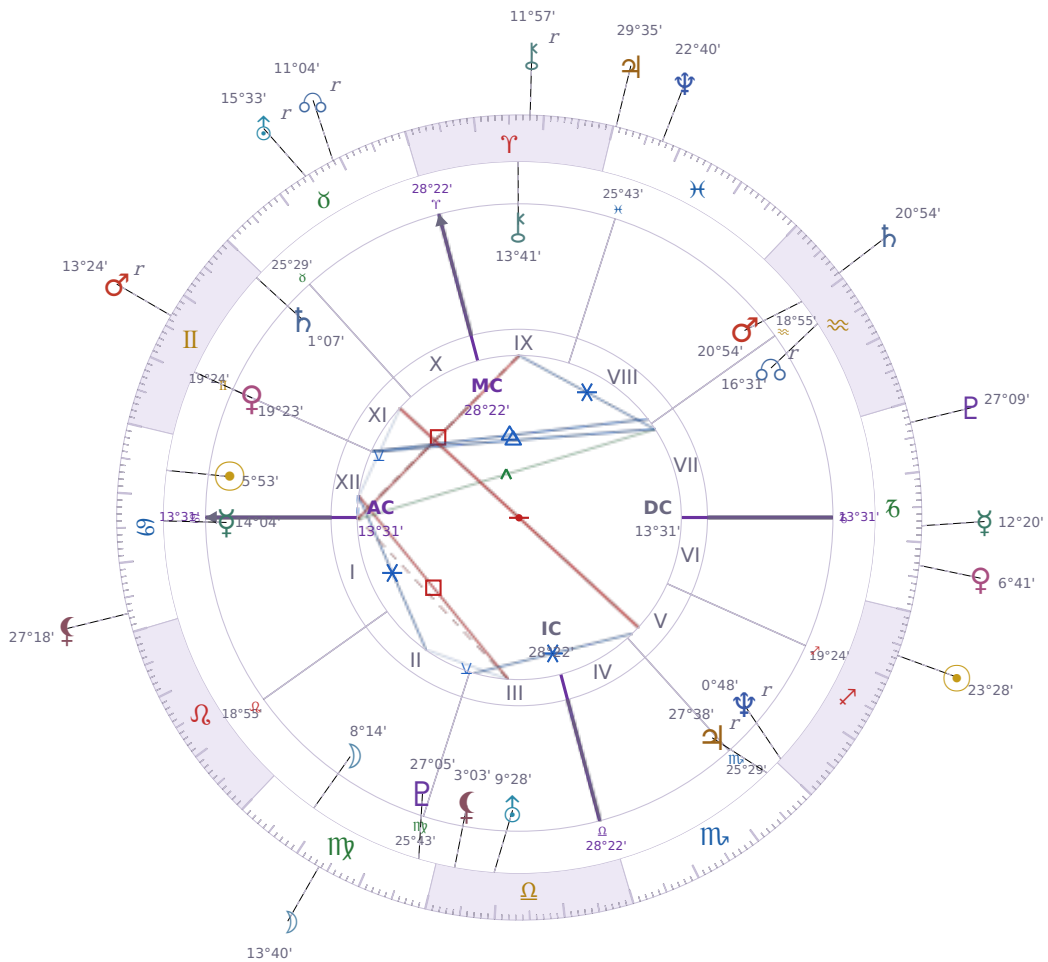

DAILY HOROSCOPE

Elon Reeve Musk

Businessman, entrepreneur, and political figure (born 1971)

♋ Cancer June 28, 1971 07:30 Pretoria

Thursday, 15 December 2022

TRANSITS FOR TODAY

| | | |
|-----------|------------------|-----------|
| ☉ Sun | in ♐ Sagittarius | 23°28'35" |
| ☾ Moon | in ♍ Virgo | 13°40'37" |
| ☿ Mercury | in ♑ Capricorn | 12°20'30" |
| ♀ Venus | in ♑ Capricorn | 6°41'43" |
| ♂ Mars | in ♊ Gemini Rx | 13°24'36" |
| ♃ Jupiter | in ♓ Pisces | 29°35'26" |
| ♄ Saturn | in ♒ Aquarius | 20°54'35" |

| | | |
|-----------|----------------|-----------|
| ♅ Uranus | in ♉ Taurus Rx | 15°33'08" |
| ♆ Neptune | in ♓ Pisces | 22°41'00" |
| ♇ Pluto | in ♏ Capricorn | 27°09'40" |
| ♁ Chiron | in ♈ Aries Rx | 11°57'51" |
| ♁ NNode | in ♉ Taurus Rx | 11°04'38" |
| ♁ Lilith | in ♋ Cancer | 27°18'12" |

NATAL PLANETS

| | | | |
|--------------|------------------|-----------|--------|
| ☉ Sun | in ♋ Cancer | 5°53'26" | XII |
| ☾ Moon | in ♍ Virgo | 8°14'52" | II |
| ☿ Mercury | in ♋ Cancer | 14°04'03" | I |
| ♀ Venus | in ♊ Gemini | 19°23'48" | XI |
| ♂ Mars | in ♒ Aquarius | 20°54'21" | VIII |
| ♃ Jupiter | in ♏ Scorpio | 27°38'52" | V Rx |
| ♄ Saturn | in ♊ Gemini | 1°07'22" | XI |
| ♅ Uranus | in ♎ Libra | 9°28'55" | III |
| ♆ Neptune | in ♐ Sagittarius | 0°48'48" | V Rx |
| ♇ Pluto | in ♍ Virgo | 27°05'36" | III |
| ♁ Chiron | in ♈ Aries | 13°41'50" | IX |
| ♁ North Node | in ♒ Aquarius | 16°31'23" | VII Rx |
| ♁ Lilith | in ♎ Libra | 3°03'14" | III |