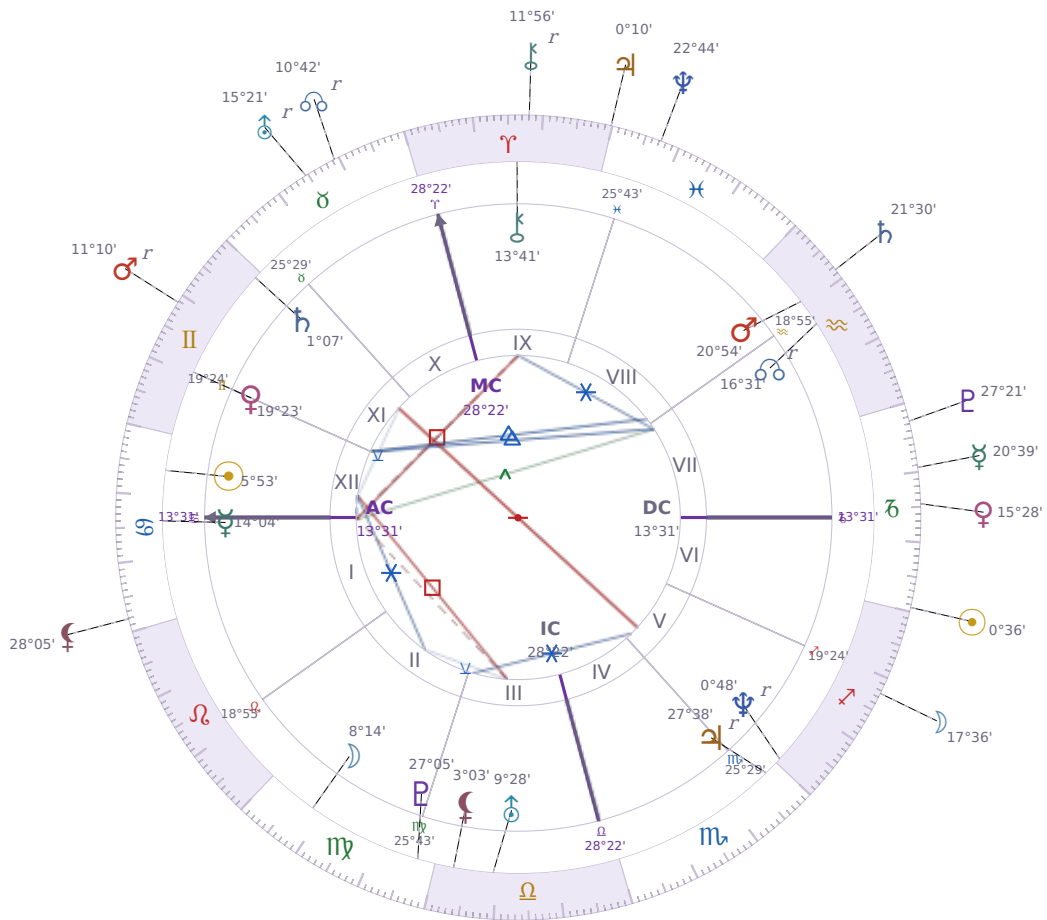

DAILY HOROSCOPE

Elon Reeve Musk

Businessman, entrepreneur, and political figure (born 1971)

♋ Cancer June 28, 1971 07:30 Pretoria

Thursday, 22 December 2022

TRANSITS FOR TODAY

☉ Sun	in ♑ Capricorn	0°36'09"
☾ Moon	in ♏ Sagittarius	17°36'07"
☿ Mercury	in ♑ Capricorn	20°39'31"
♀ Venus	in ♑ Capricorn	15°28'30"
♂ Mars	in ♊ Gemini Rx	11°10'58"
♃ Jupiter	in ♈ Aries	0°10'20"
♄ Saturn	in ♒ Aquarius	21°30'51"

♅ Uranus	in ♉ Taurus Rx	15°21'26"
♆ Neptune	in ♓ Pisces	22°44'38"
♇ Pluto	in ♑ Capricorn	27°21'54"
♁ Chiron	in ♈ Aries Rx	11°56'07"
♁ NNode	in ♉ Taurus Rx	10°42'23"
♁ Lilith	in ♋ Cancer	28°05'15"

NATAL PLANETS

☉ Sun	in ♋ Cancer	5°53'26"	XII
☾ Moon	in ♍ Virgo	8°14'52"	II
☿ Mercury	in ♋ Cancer	14°04'03"	I
♀ Venus	in ♊ Gemini	19°23'48"	XI
♂ Mars	in ♒ Aquarius	20°54'21"	VIII
♃ Jupiter	in ♏ Scorpio	27°38'52"	V Rx
♄ Saturn	in ♊ Gemini	1°07'22"	XI
♅ Uranus	in ♎ Libra	9°28'55"	III
♆ Neptune	in ♐ Sagittarius	0°48'48"	V Rx
♇ Pluto	in ♍ Virgo	27°05'36"	III
♁ Chiron	in ♈ Aries	13°41'50"	IX
♁ North Node	in ♒ Aquarius	16°31'23"	VII Rx
♁ Lilith	in ♎ Libra	3°03'14"	III

KEY DATE

☉ Sun enters ♑ Capricorn

The Sun moving into *Capricorn* shifts focus toward **getting results** and **building something real** — you'll notice people around you tightening routines, setting deadlines, and cutting away what doesn't work. At work and in projects, there's a **push for efficiency** over comfort, so meetings get shorter, decisions happen faster, and people care less about feelings and more about the bottom line. In relationships and friendships, expect **less small talk** and more honest conversations about what actually matters — this is when people check in on whether things are moving forward or just stalling.