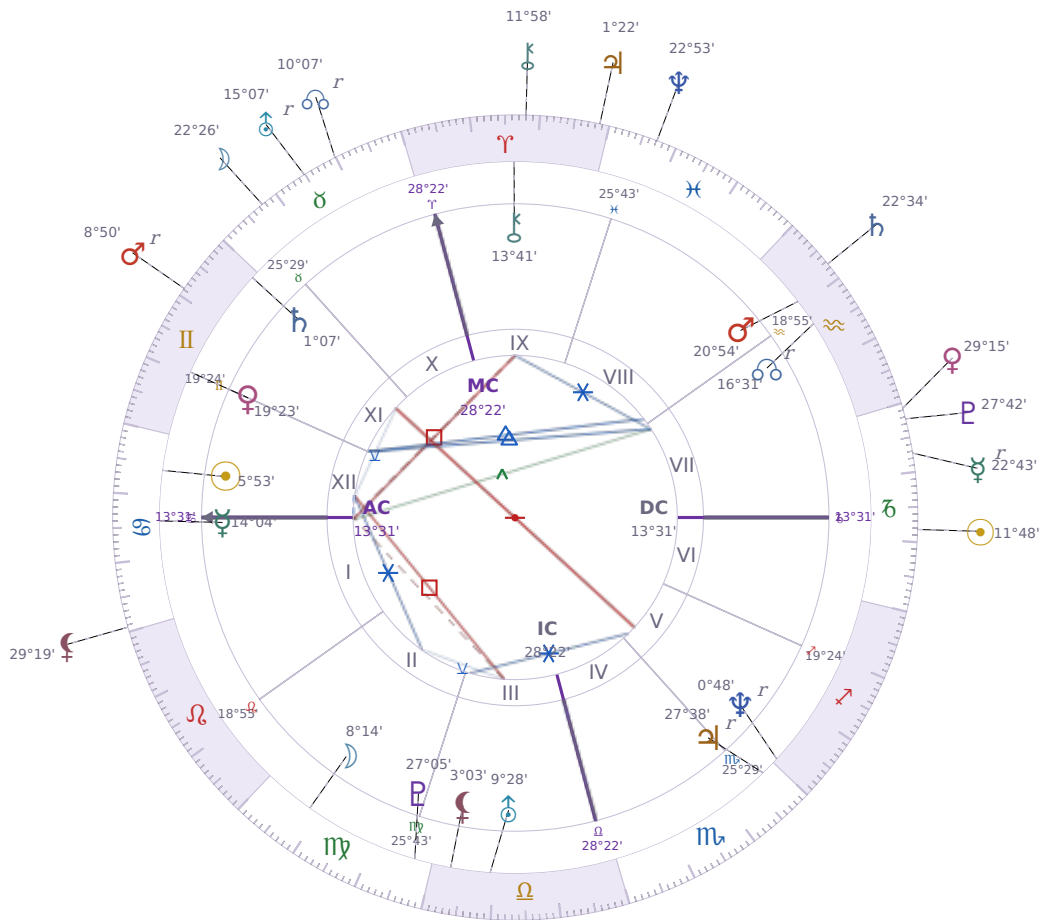

DAILY HOROSCOPE

Elon Reeve Musk

Businessman, entrepreneur, and political figure (born 1971)

♋ Cancer June 28, 1971 07:30 Pretoria

Monday, 2 January 2023

TRANSITS FOR TODAY

☉ Sun	in ♏ Capricorn	11°48'45"
☾ Moon	in ♉ Taurus	22°26'37"
☿ Mercury	in ♏ Capricorn Rx	22°43'17"
♀ Venus	in ♏ Capricorn	29°15'41"
♂ Mars	in ♊ Gemini Rx	8°50'30"
♃ Jupiter	in ♈ Aries	1°22'37"
♄ Saturn	in ♏ Aquarius	22°34'10"

♅ Uranus	in ♉ Taurus Rx	15°07'15"
♆ Neptune	in ♓ Pisces	22°53'42"
♇ Pluto	in ♐ Capricorn	27°42'19"
♁ Chiron	in ♈ Aries	11°58'55"
♁ NNode	in ♉ Taurus Rx	10°07'27"
♁ Lilith	in ♋ Cancer	29°19'11"

NATAL PLANETS

☉ Sun	in ♋ Cancer	5°53'26"	XII
☾ Moon	in ♍ Virgo	8°14'52"	II
☿ Mercury	in ♋ Cancer	14°04'03"	I
♀ Venus	in ♊ Gemini	19°23'48"	XI
♂ Mars	in ♒ Aquarius	20°54'21"	VIII
♃ Jupiter	in ♏ Scorpio	27°38'52"	V Rx
♄ Saturn	in ♊ Gemini	1°07'22"	XI
♅ Uranus	in ♎ Libra	9°28'55"	III
♆ Neptune	in ♐ Sagittarius	0°48'48"	V Rx
♇ Pluto	in ♍ Virgo	27°05'36"	III
♁ Chiron	in ♈ Aries	13°41'50"	IX
♁ North Node	in ♒ Aquarius	16°31'23"	VII Rx
♁ Lilith	in ♎ Libra	3°03'14"	III