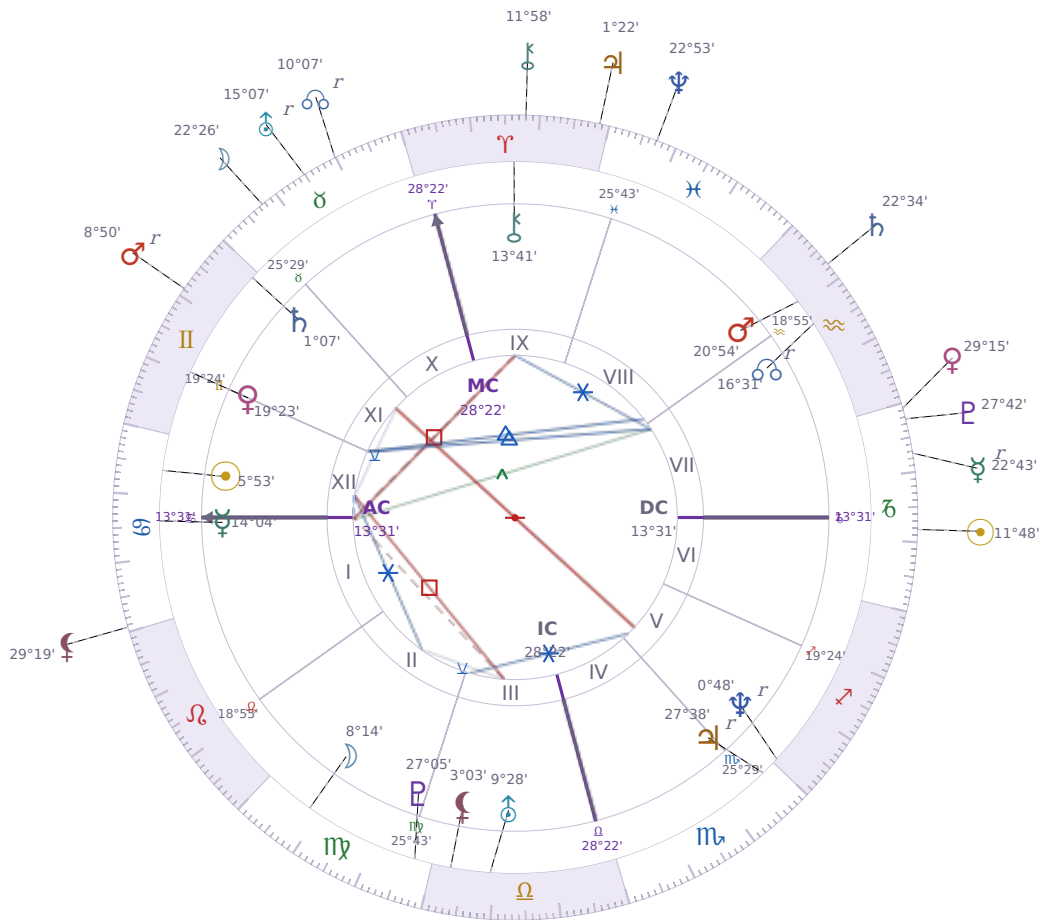

DAILY HOROSCOPE

Elon Reeve Musk

Businessman, entrepreneur, and political figure (born 1971)

♋ Cancer June 28, 1971 07:30 Pretoria

Monday, 2 January 2023

TRANSITS FOR TODAY

☉ Sun	in ♏ Capricorn	11°48'45"
☾ Moon	in ♉ Taurus	22°26'37"
☿ Mercury	in ♏ Capricorn Rx	22°43'17"
♀ Venus	in ♏ Capricorn	29°15'41"
♂ Mars	in ♊ Gemini Rx	8°50'30"
♃ Jupiter	in ♈ Aries	1°22'37"
♄ Saturn	in ♏ Aquarius	22°34'10"

♅ Uranus	in ♉ Taurus Rx	15°07'15"
♆ Neptune	in ♓ Pisces	22°53'42"
♇ Pluto	in ♑ Capricorn	27°42'19"
♁ Chiron	in ♈ Aries	11°58'55"
♁ NNode	in ♉ Taurus Rx	10°07'27"
♁ Lilith	in ♋ Cancer	29°19'11"

NATAL PLANETS

☉ Sun	in ♋ Cancer	5°53'26"	XII
☾ Moon	in ♍ Virgo	8°14'52"	II
☿ Mercury	in ♋ Cancer	14°04'03"	I
♀ Venus	in ♊ Gemini	19°23'48"	XI
♂ Mars	in ♒ Aquarius	20°54'21"	VIII
♃ Jupiter	in ♏ Scorpio	27°38'52"	V Rx
♄ Saturn	in ♊ Gemini	1°07'22"	XI
♅ Uranus	in ♎ Libra	9°28'55"	III
♆ Neptune	in ♐ Sagittarius	0°48'48"	V Rx
♇ Pluto	in ♍ Virgo	27°05'36"	III
♁ Chiron	in ♈ Aries	13°41'50"	IX
♁ North Node	in ♒ Aquarius	16°31'23"	VII Rx
♁ Lilith	in ♎ Libra	3°03'14"	III