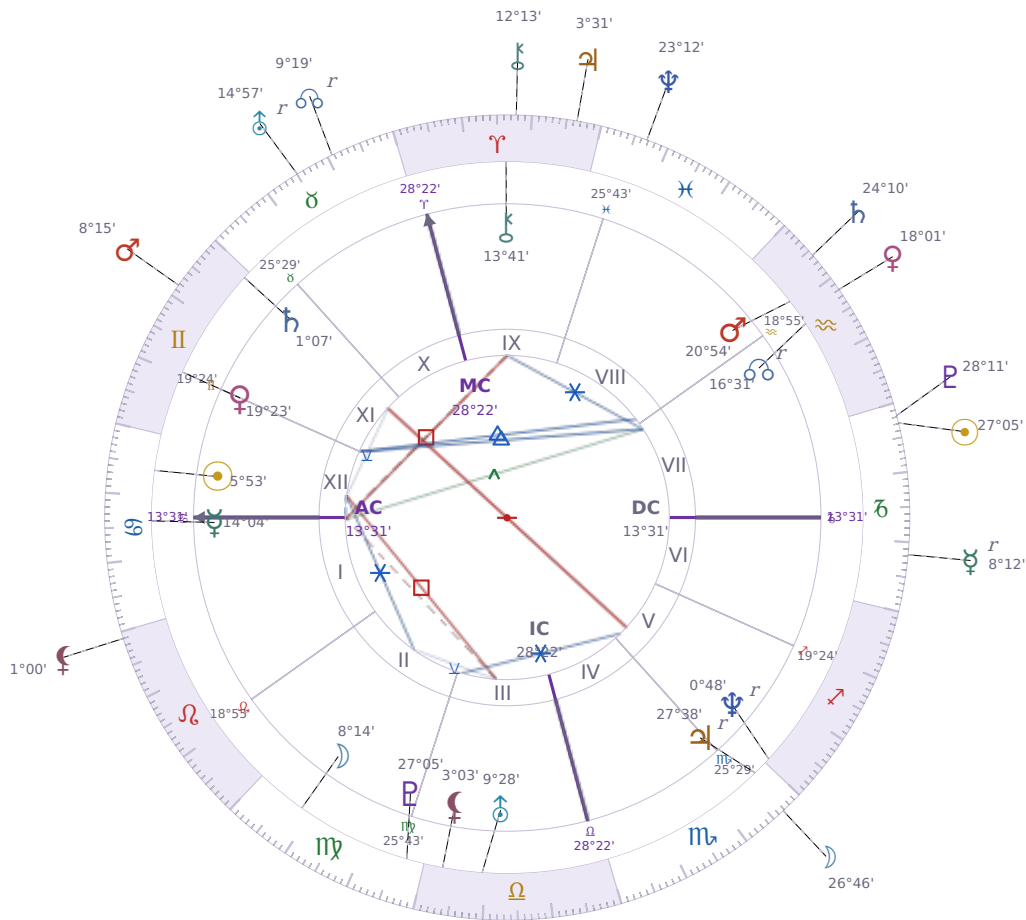

DAILY HOROSCOPE

Elon Reeve Musk

Businessman, entrepreneur, and political figure (born 1971)

♋ Cancer June 28, 1971 07:30 Pretoria

Tuesday, 17 January 2023

TRANSITS FOR TODAY

☉ Sun	in ♐ Capricorn	27°05'37"
☾ Moon	in ♏ Scorpio	26°46'26"
☿ Mercury	in ♐ Capricorn Rx	8°12'52"
♀ Venus	in ♑ Aquarius	18°01'10"
♂ Mars	in ♊ Gemini	8°15'50"
♃ Jupiter	in ♈ Aries	3°31'17"
♄ Saturn	in ♑ Aquarius	24°10'25"

♅ Uranus	in ♉ Taurus Rx	14°57'12"
♆ Neptune	in ♓ Pisces	23°12'11"
♇ Pluto	in ♐ Capricorn	28°11'30"
♁ Chiron	in ♈ Aries	12°13'20"
♁ NNode	in ♉ Taurus Rx	9°19'48"
♁ Lilith	in ♌ Leo	1°00'01"

NATAL PLANETS

☉ Sun	in ♋ Cancer	5°53'26"	XII
☾ Moon	in ♍ Virgo	8°14'52"	II
☿ Mercury	in ♋ Cancer	14°04'03"	I
♀ Venus	in ♊ Gemini	19°23'48"	XI
♂ Mars	in ♒ Aquarius	20°54'21"	VIII
♃ Jupiter	in ♏ Scorpio	27°38'52"	V Rx
♄ Saturn	in ♊ Gemini	1°07'22"	XI
♅ Uranus	in ♎ Libra	9°28'55"	III
♆ Neptune	in ♐ Sagittarius	0°48'48"	V Rx
♇ Pluto	in ♍ Virgo	27°05'36"	III
♁ Chiron	in ♈ Aries	13°41'50"	IX
♁ North Node	in ♒ Aquarius	16°31'23"	VII Rx
♁ Lilith	in ♎ Libra	3°03'14"	III