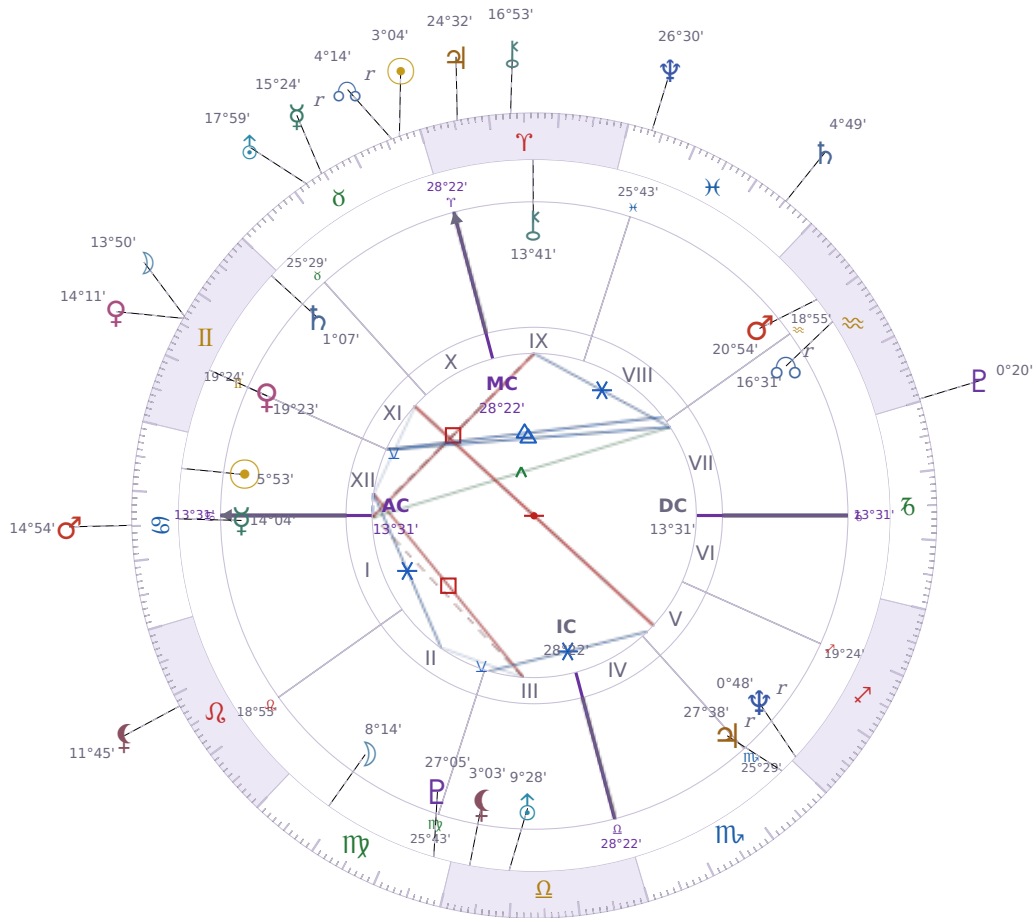

DAILY HOROSCOPE

Elon Reeve Musk

Businessman, entrepreneur, and political figure (born 1971)

♋ Cancer June 28, 1971 07:30 Pretoria

Sunday, 23 April 2023

TRANSITS FOR TODAY

| | | |
|-----------|-----------------------|-----------|
| ☉ Sun | in ♉ Taurus | 3°04'56" |
| ☾ Moon | in ♊ Gemini | 13°50'51" |
| ☿ Mercury | in ♉ Taurus Rx | 15°24'13" |
| ♀ Venus | in ♊ Gemini | 14°11'40" |
| ♂ Mars | in ♋ Cancer | 14°54'50" |
| ♃ Jupiter | in ♈ Aries | 24°32'32" |
| ♄ Saturn | in ♓ Pisces | 4°49'34" |

| | | |
|-----------|----------------|-----------|
| ♅ Uranus | in ♉ Taurus | 17°59'54" |
| ♆ Neptune | in ♓ Pisces | 26°30'00" |
| ♇ Pluto | in ♒ Aquarius | 0°20'52" |
| ♁ Chiron | in ♈ Aries | 16°53'18" |
| ♁ NNode | in ♉ Taurus Rx | 4°14'47" |
| ♁ Lilith | in ♌ Leo | 11°45'28" |

NATAL PLANETS

| | | | |
|--------------|------------------|-----------|--------|
| ☉ Sun | in ♋ Cancer | 5°53'26" | XII |
| ☾ Moon | in ♍ Virgo | 8°14'52" | II |
| ☿ Mercury | in ♋ Cancer | 14°04'03" | I |
| ♀ Venus | in ♊ Gemini | 19°23'48" | XI |
| ♂ Mars | in ♒ Aquarius | 20°54'21" | VIII |
| ♃ Jupiter | in ♏ Scorpio | 27°38'52" | V Rx |
| ♄ Saturn | in ♊ Gemini | 1°07'22" | XI |
| ♅ Uranus | in ♎ Libra | 9°28'55" | III |
| ♆ Neptune | in ♐ Sagittarius | 0°48'48" | V Rx |
| ♇ Pluto | in ♍ Virgo | 27°05'36" | III |
| ♁ Chiron | in ♈ Aries | 13°41'50" | IX |
| ♁ North Node | in ♒ Aquarius | 16°31'23" | VII Rx |
| ♁ Lilith | in ♎ Libra | 3°03'14" | III |