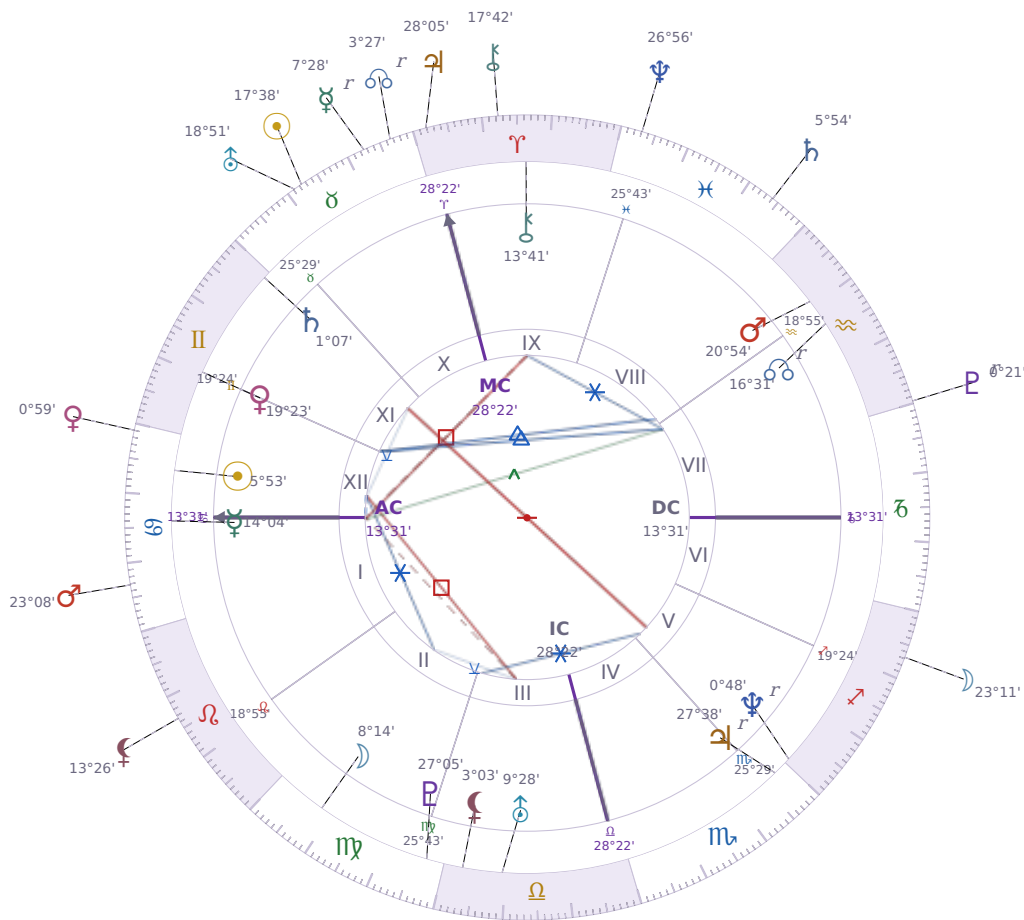

DAILY HOROSCOPE

Elon Reeve Musk

Businessman, entrepreneur, and political figure (born 1971)

♋ Cancer June 28, 1971 07:30 Pretoria

Monday, 8 May 2023

TRANSITS FOR TODAY

☉ Sun	in ♉ Taurus	17°38'57"
☾ Moon	in ♏ Sagittarius	23°11'59"
☿ Mercury	in ♉ Taurus Rx	7°28'23"
♀ Venus	in ♋ Cancer	0°59'15"
♂ Mars	in ♋ Cancer	23°08'55"
♃ Jupiter	in ♈ Aries	28°05'54"
♄ Saturn	in ♓ Pisces	5°54'43"

♅ Uranus	in ♉ Taurus	18°51'32"
♆ Neptune	in ♓ Pisces	26°56'28"
♇ Pluto	in ♒ Aquarius Rx	0°21'12"
♁ Chiron	in ♈ Aries	17°42'49"
♁ NNode	in ♉ Taurus Rx	3°27'07"
♁ Lilith	in ♌ Leo	13°26'19"

NATAL PLANETS

☉ Sun	in ♋ Cancer	5°53'26"	XII
☾ Moon	in ♍ Virgo	8°14'52"	II
☿ Mercury	in ♋ Cancer	14°04'03"	I
♀ Venus	in ♊ Gemini	19°23'48"	XI
♂ Mars	in ♒ Aquarius	20°54'21"	VIII
♃ Jupiter	in ♏ Scorpio	27°38'52"	V Rx
♄ Saturn	in ♊ Gemini	1°07'22"	XI
♅ Uranus	in ♎ Libra	9°28'55"	III
♆ Neptune	in ♐ Sagittarius	0°48'48"	V Rx
♇ Pluto	in ♍ Virgo	27°05'36"	III
♁ Chiron	in ♈ Aries	13°41'50"	IX
♁ North Node	in ♒ Aquarius	16°31'23"	VII Rx
♁ Lilith	in ♎ Libra	3°03'14"	III

KEY DATE

♀ Venus enters ♋ Cancer

Venus in *Cancer* makes people **more careful about who they let close**, and they often notice themselves wanting **deeper emotional connection** instead of surface-level interaction. In relationships and work, this shows up as spending more time with people who feel **safe and familiar**, while casual friendships might feel less interesting. Most people find themselves **expressing care through practical actions** — cooking, checking in, remembering details — rather than grand gestures or words.