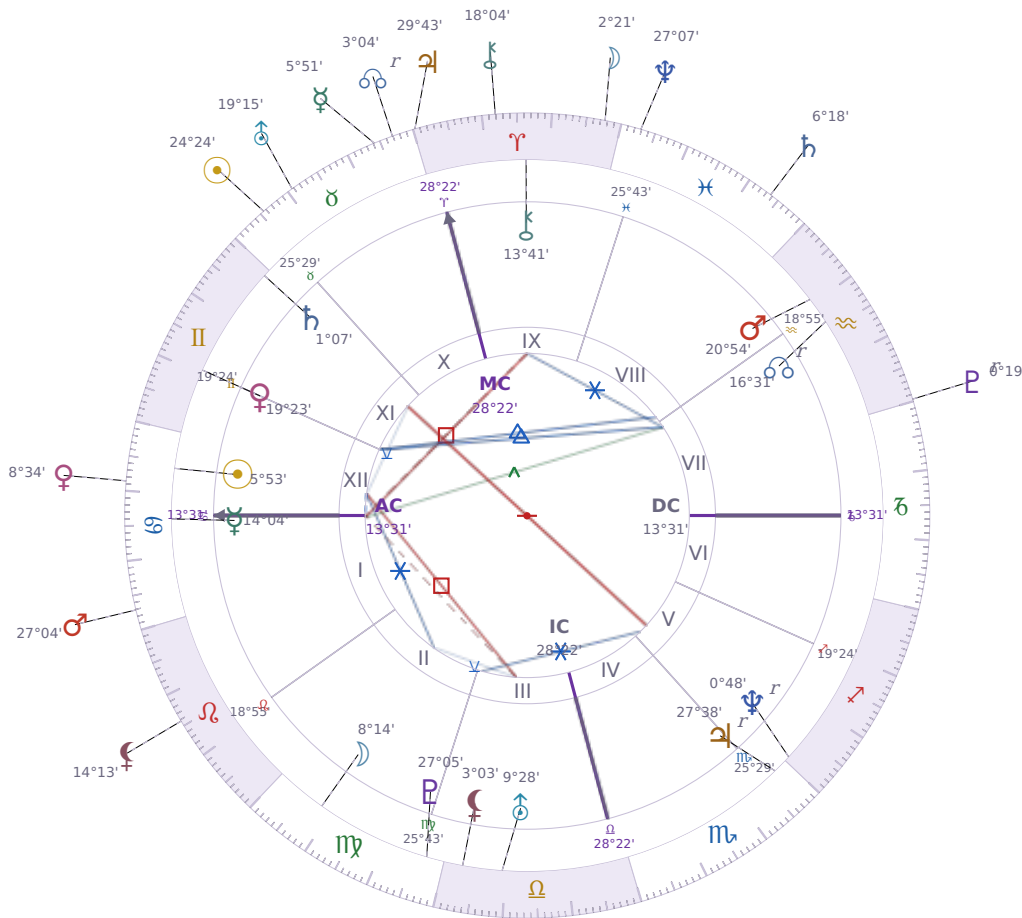

DAILY HOROSCOPE

Elon Reeve Musk

Businessman, entrepreneur, and political figure (born 1971)

♋ Cancer June 28, 1971 07:30 Pretoria

Monday, 15 May 2023

TRANSITS FOR TODAY

| | | |
|-----------|-------------|-----------|
| ☉ Sun | in ♉ Taurus | 24°24'43" |
| ☾ Moon | in ♈ Aries | 2°21'20" |
| ☿ Mercury | in ♉ Taurus | 5°51'18" |
| ♀ Venus | in ♋ Cancer | 8°34'16" |
| ♂ Mars | in ♋ Cancer | 27°04'42" |
| ♃ Jupiter | in ♈ Aries | 29°43'12" |
| ♄ Saturn | in ♓ Pisces | 6°18'59" |

| | | |
|-----------|------------------|-----------|
| ♅ Uranus | in ♉ Taurus | 19°15'51" |
| ♆ Neptune | in ♓ Pisces | 27°07'04" |
| ♇ Pluto | in ♒ Aquarius Rx | 0°19'13" |
| ♁ Chiron | in ♈ Aries | 18°04'19" |
| ♁ NNode | in ♉ Taurus Rx | 3°04'53" |
| ♁ Lilith | in ♌ Leo | 14°13'22" |

NATAL PLANETS

| | | | |
|--------------|------------------|-----------|--------|
| ☉ Sun | in ♋ Cancer | 5°53'26" | XII |
| ☾ Moon | in ♍ Virgo | 8°14'52" | II |
| ☿ Mercury | in ♋ Cancer | 14°04'03" | I |
| ♀ Venus | in ♊ Gemini | 19°23'48" | XI |
| ♂ Mars | in ♒ Aquarius | 20°54'21" | VIII |
| ♃ Jupiter | in ♏ Scorpio | 27°38'52" | V Rx |
| ♄ Saturn | in ♊ Gemini | 1°07'22" | XI |
| ♅ Uranus | in ♎ Libra | 9°28'55" | III |
| ♆ Neptune | in ♐ Sagittarius | 0°48'48" | V Rx |
| ♇ Pluto | in ♍ Virgo | 27°05'36" | III |
| ♁ Chiron | in ♈ Aries | 13°41'50" | IX |
| ♁ North Node | in ♒ Aquarius | 16°31'23" | VII Rx |
| ♁ Lilith | in ♎ Libra | 3°03'14" | III |