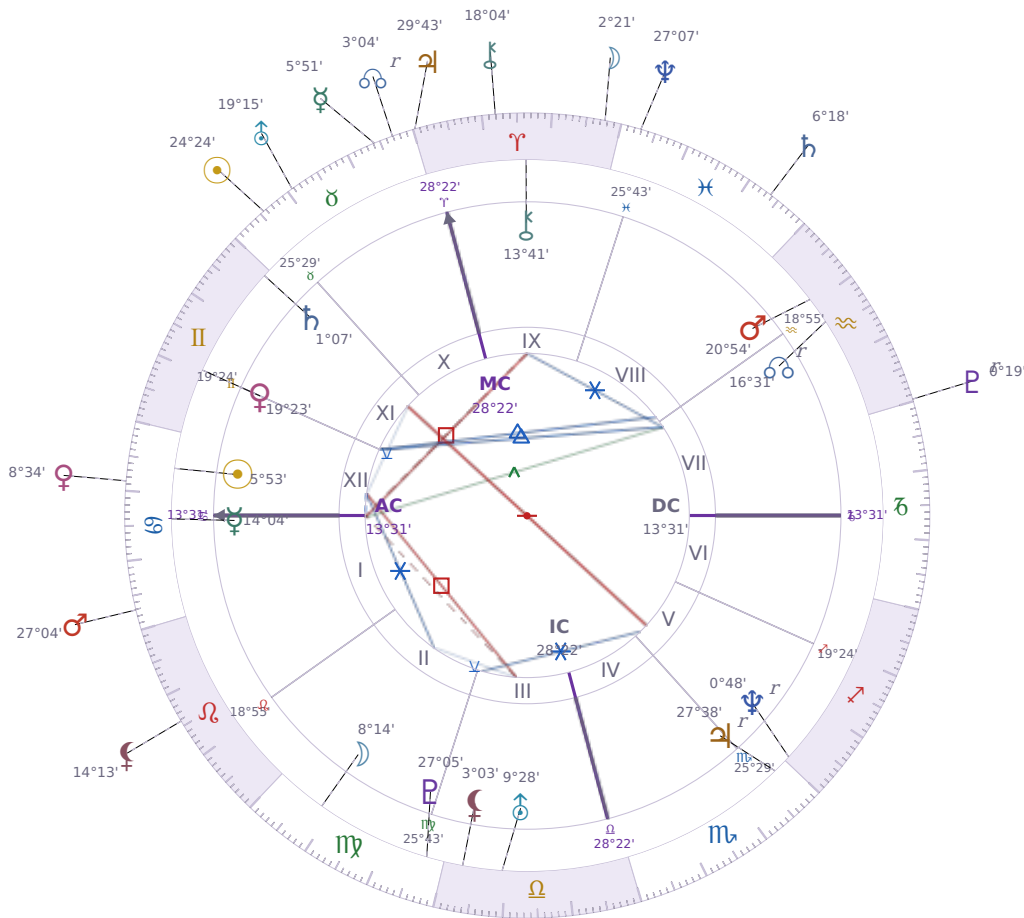

DAILY HOROSCOPE

Elon Reeve Musk

Businessman, entrepreneur, and political figure (born 1971)

♋ Cancer June 28, 1971 07:30 Pretoria

Monday, 15 May 2023

TRANSITS FOR TODAY

☉ Sun	in ♉ Taurus	24°24'43"
☾ Moon	in ♈ Aries	2°21'20"
☿ Mercury	in ♉ Taurus	5°51'18"
♀ Venus	in ♋ Cancer	8°34'16"
♂ Mars	in ♋ Cancer	27°04'42"
♃ Jupiter	in ♈ Aries	29°43'12"
♄ Saturn	in ♋ Pisces	6°18'59"

♅ Uranus	in ♉ Taurus	19°15'51"
♆ Neptune	in ♋ Pisces	27°07'04"
♇ Pluto	in ♒ Aquarius Rx	0°19'13"
♁ Chiron	in ♈ Aries	18°04'19"
♁ NNode	in ♉ Taurus Rx	3°04'53"
♁ Lilith	in ♌ Leo	14°13'22"

NATAL PLANETS

☉ Sun	in ♋ Cancer	5°53'26"	XII
☾ Moon	in ♍ Virgo	8°14'52"	II
☿ Mercury	in ♋ Cancer	14°04'03"	I
♀ Venus	in ♊ Gemini	19°23'48"	XI
♂ Mars	in ♒ Aquarius	20°54'21"	VIII
♃ Jupiter	in ♏ Scorpio	27°38'52"	V Rx
♄ Saturn	in ♊ Gemini	1°07'22"	XI
♅ Uranus	in ♎ Libra	9°28'55"	III
♆ Neptune	in ♐ Sagittarius	0°48'48"	V Rx
♇ Pluto	in ♍ Virgo	27°05'36"	III
♁ Chiron	in ♈ Aries	13°41'50"	IX
♁ North Node	in ♒ Aquarius	16°31'23"	VII Rx
♁ Lilith	in ♎ Libra	3°03'14"	III

KEY DATE

☿ Mercury stations Direct

Mercury stationing direct means **conversations and decisions that felt stuck** will start moving again, and you'll notice **clarity returning** to emails, plans, and talks that were confusing before. At work and in daily life, **miscommunications often resolve themselves** once this station passes, and people tend to follow through on things they'd postponed. Over the next few days, **information you've been waiting for** usually arrives, and you'll feel ready to **commit to choices** you'd been sitting on.