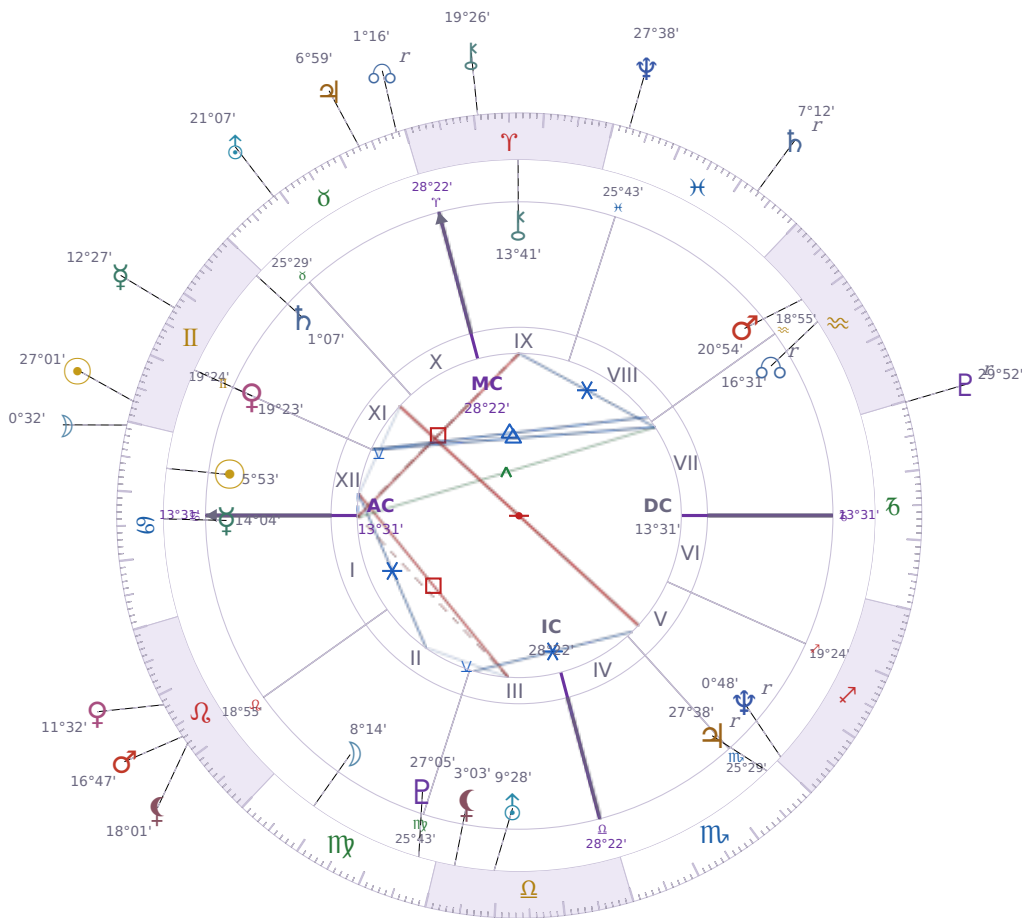

DAILY HOROSCOPE

Elon Reeve Musk

Businessman, entrepreneur, and political figure (born 1971)

♋ Cancer June 28, 1971 07:30 Pretoria

Sunday, 18 June 2023

TRANSITS FOR TODAY

☉ Sun	in ♊ Gemini	27°01'03"
☾ Moon	in ♋ Cancer	0°32'08"
☿ Mercury	in ♊ Gemini	12°27'14"
♀ Venus	in ♌ Leo	11°32'34"
♂ Mars	in ♌ Leo	16°47'41"
♃ Jupiter	in ♉ Taurus	6°59'01"
♄ Saturn	in ♋ Pisces Rx	7°12'37"

♅ Uranus	in ♉ Taurus	21°07'17"
♆ Neptune	in ♓ Pisces	27°38'44"
♇ Pluto	in ♑ Capricorn Rx	29°52'20"
♁ Chiron	in ♈ Aries	19°26'25"
♁ NNode	in ♉ Taurus Rx	1°16'53"
♁ Lilith	in ♌ Leo	18°01'51"

NATAL PLANETS

☉ Sun	in ♋ Cancer	5°53'26"	XII
☾ Moon	in ♍ Virgo	8°14'52"	II
☿ Mercury	in ♋ Cancer	14°04'03"	I
♀ Venus	in ♊ Gemini	19°23'48"	XI
♂ Mars	in ♒ Aquarius	20°54'21"	VIII
♃ Jupiter	in ♏ Scorpio	27°38'52"	V Rx
♄ Saturn	in ♊ Gemini	1°07'22"	XI
♅ Uranus	in ♎ Libra	9°28'55"	III
♆ Neptune	in ♐ Sagittarius	0°48'48"	V Rx
♇ Pluto	in ♍ Virgo	27°05'36"	III
♁ Chiron	in ♈ Aries	13°41'50"	IX
♁ North Node	in ♒ Aquarius	16°31'23"	VII Rx
♁ Lilith	in ♎ Libra	3°03'14"	III