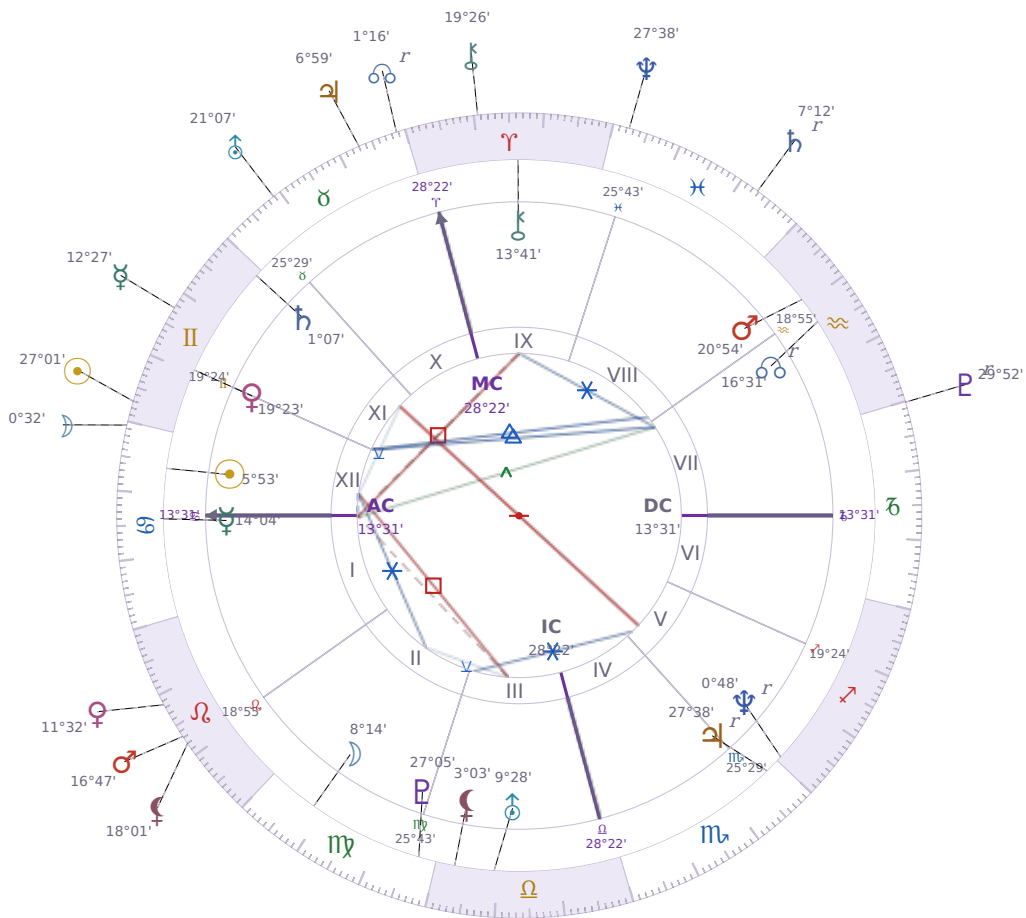

DAILY HOROSCOPE

Elon Reeve Musk

Businessman, entrepreneur, and political figure (born 1971)

♋ Cancer June 28, 1971 07:30 Pretoria

Sunday, 18 June 2023

TRANSITS FOR TODAY

☉ Sun	in ♊ Gemini	27°01'03"
☾ Moon	in ♋ Cancer	0°32'08"
☿ Mercury	in ♊ Gemini	12°27'14"
♀ Venus	in ♌ Leo	11°32'34"
♂ Mars	in ♌ Leo	16°47'41"
♃ Jupiter	in ♉ Taurus	6°59'01"
♄ Saturn	in ♋ Pisces Rx	7°12'37"

♅ Uranus	in ♉ Taurus	21°07'17"
♆ Neptune	in ♋ Pisces	27°38'44"
♇ Pluto	in ♏ Capricorn Rx	29°52'20"
♁ Chiron	in ♈ Aries	19°26'25"
♁ NNode	in ♉ Taurus Rx	1°16'53"
♁ Lilith	in ♌ Leo	18°01'51"

NATAL PLANETS

☉ Sun	in ♋ Cancer	5°53'26"	XII
☾ Moon	in ♍ Virgo	8°14'52"	II
☿ Mercury	in ♋ Cancer	14°04'03"	I
♀ Venus	in ♊ Gemini	19°23'48"	XI
♂ Mars	in ♒ Aquarius	20°54'21"	VIII
♃ Jupiter	in ♏ Scorpio	27°38'52"	V Rx
♄ Saturn	in ♊ Gemini	1°07'22"	XI
♅ Uranus	in ♎ Libra	9°28'55"	III
♆ Neptune	in ♐ Sagittarius	0°48'48"	V Rx
♇ Pluto	in ♍ Virgo	27°05'36"	III
♁ Chiron	in ♈ Aries	13°41'50"	IX
♁ North Node	in ♒ Aquarius	16°31'23"	VII Rx
♁ Lilith	in ♎ Libra	3°03'14"	III