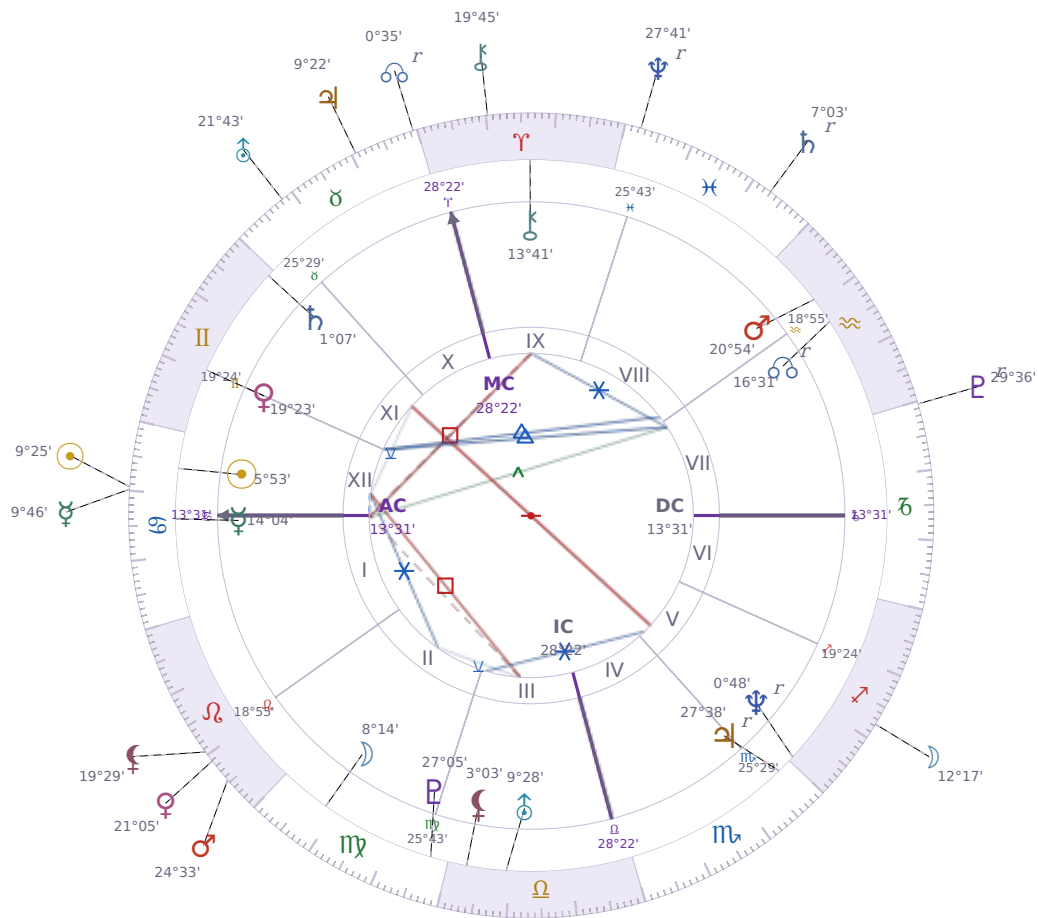

DAILY HOROSCOPE

Elon Reeve Musk

Businessman, entrepreneur, and political figure (born 1971)

♋ Cancer June 28, 1971 07:30 Pretoria

Saturday, 1 July 2023

TRANSITS FOR TODAY

☉ Sun	in ♋ Cancer	9°25'12"
☾ Moon	in ♏ Sagittarius	12°17'26"
☿ Mercury	in ♋ Cancer	9°46'22"
♀ Venus	in ♌ Leo	21°05'31"
♂ Mars	in ♌ Leo	24°33'52"
♃ Jupiter	in ♋ Taurus	9°22'09"
♄ Saturn	in ♏ Pisces Rx	7°03'19"

♅ Uranus	in ♉ Taurus	21°43'28"
♆ Neptune	in ♓ Pisces Rx	27°41'13"
♇ Pluto	in ♑ Capricorn Rx	29°36'17"
♁ Chiron	in ♈ Aries	19°45'10"
♁ NNode	in ♉ Taurus Rx	0°35'35"
♁ Lilith	in ♌ Leo	19°29'10"

NATAL PLANETS