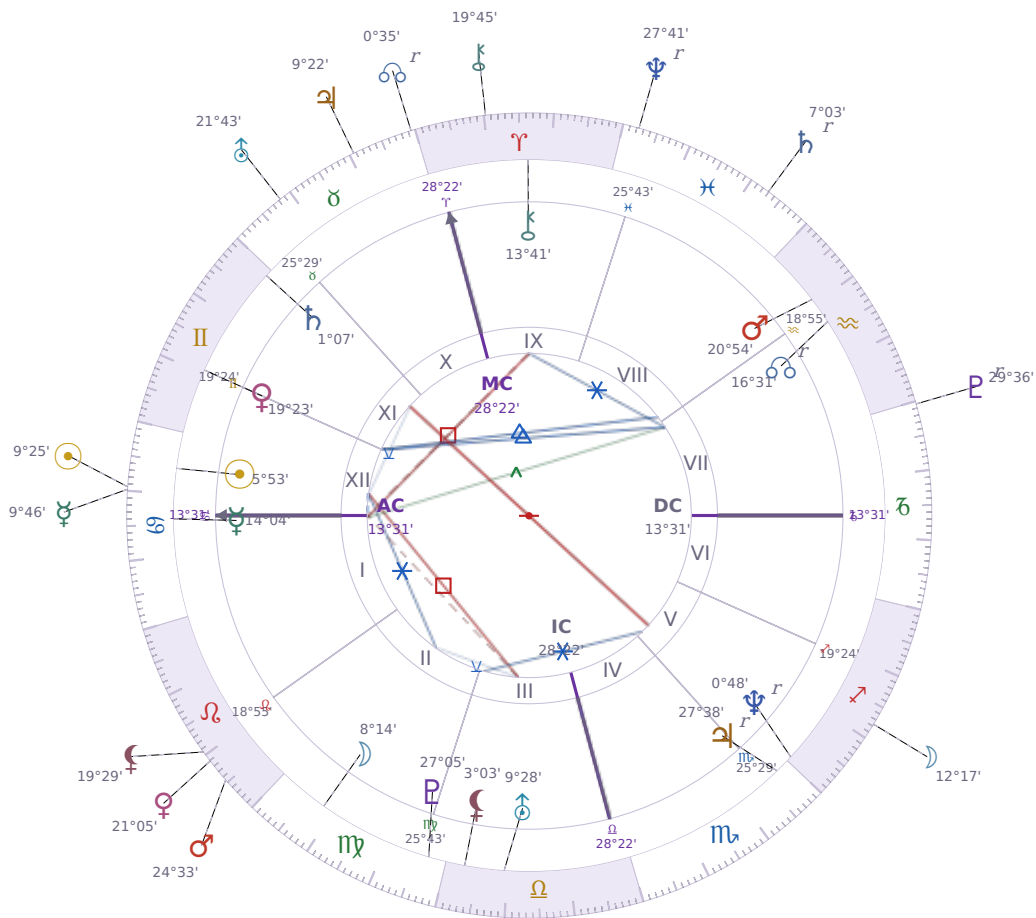

DAILY HOROSCOPE

Elon Reeve Musk

Businessman, entrepreneur, and political figure (born 1971)

♋ Cancer June 28, 1971 07:30 Pretoria

Saturday, 1 July 2023

TRANSITS FOR TODAY

☉ Sun	in ♋ Cancer	9°25'12"
☾ Moon	in ♐ Sagittarius	12°17'26"
☿ Mercury	in ♋ Cancer	9°46'22"
♀ Venus	in ♌ Leo	21°05'31"
♂ Mars	in ♌ Leo	24°33'52"
♃ Jupiter	in ♉ Taurus	9°22'09"
♄ Saturn	in ♊ Pisces Rx	7°03'19"

♅ Uranus	in ♉ Taurus	21°43'28"
♆ Neptune	in ♓ Pisces Rx	27°41'13"
♇ Pluto	in ♑ Capricorn Rx	29°36'17"
♁ Chiron	in ♈ Aries	19°45'10"
♊ NNode	in ♉ Taurus Rx	0°35'35"
♁ Lilith	in ♌ Leo	19°29'10"

## NATAL PLANETS

☉ Sun	in ♋ Cancer	5°53'26"	XII
☾ Moon	in ♍ Virgo	8°14'52"	II
☿ Mercury	in ♋ Cancer	14°04'03"	I
♀ Venus	in ♊ Gemini	19°23'48"	XI
♂ Mars	in ♒ Aquarius	20°54'21"	VIII
♃ Jupiter	in ♏ Scorpio	27°38'52"	V Rx
♄ Saturn	in ♊ Gemini	1°07'22"	XI
♅ Uranus	in ♎ Libra	9°28'55"	III
♆ Neptune	in ♐ Sagittarius	0°48'48"	V Rx
♇ Pluto	in ♍ Virgo	27°05'36"	III
♁ Chiron	in ♈ Aries	13°41'50"	IX
♊ North Node	in ♒ Aquarius	16°31'23"	VII Rx
♁ Lilith	in ♎ Libra	3°03'14"	III