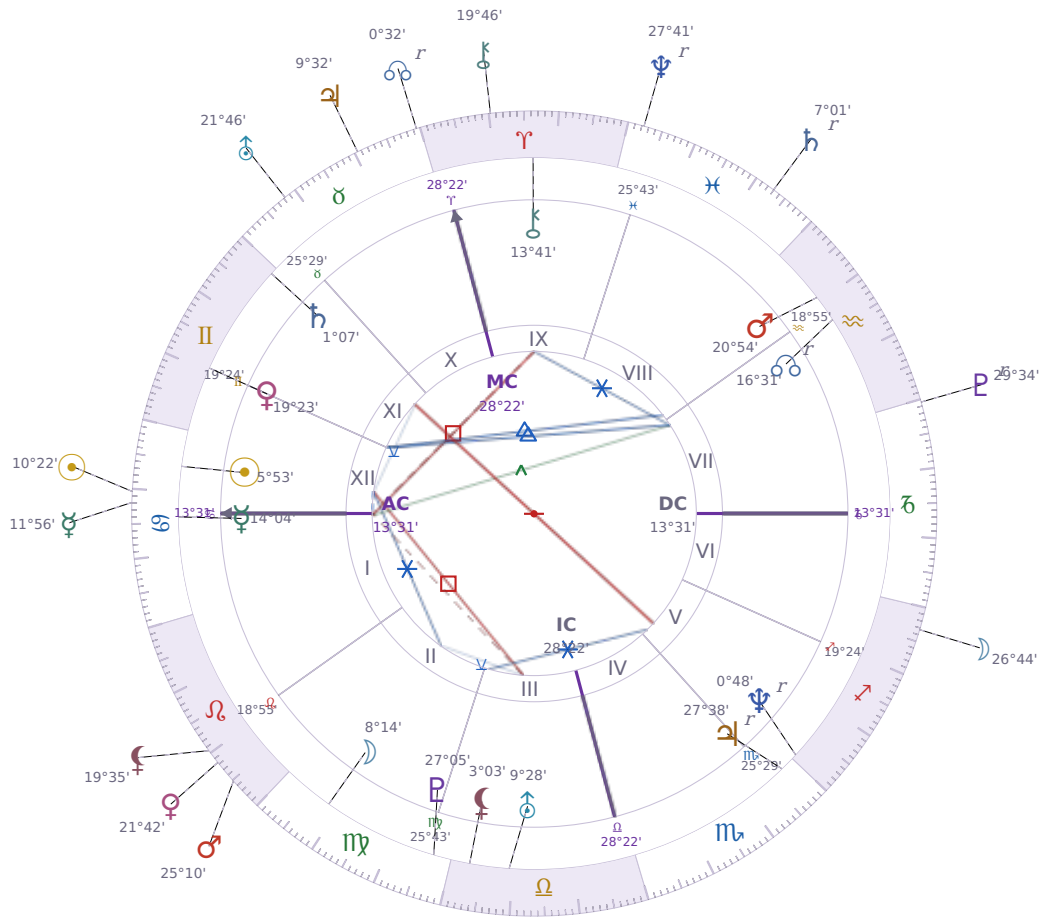

DAILY HOROSCOPE

Elon Reeve Musk

Businessman, entrepreneur, and political figure (born 1971)

♋ Cancer June 28, 1971 07:30 Pretoria

Sunday, 2 July 2023

TRANSITS FOR TODAY

☉ Sun	in ♋ Cancer	10°22'23"
☾ Moon	in ♐ Sagittarius	26°44'13"
☿ Mercury	in ♋ Cancer	11°56'46"
♀ Venus	in ♌ Leo	21°42'27"
♂ Mars	in ♌ Leo	25°10'00"
♃ Jupiter	in ♉ Taurus	9°32'27"
♄ Saturn	in ♊ Pisces Rx	7°01'55"

♅ Uranus	in ♉ Taurus	21°46'03"
♆ Neptune	in ♋ Pisces Rx	27°41'11"
♇ Pluto	in ♑ Capricorn Rx	29°34'57"
♁ Chiron	in ♈ Aries	19°46'16"
♁ NNode	in ♉ Taurus Rx	0°32'25"
♁ Lilith	in ♌ Leo	19°35'53"

## NATAL PLANETS

☉ Sun	in ♋ Cancer	5°53'26"	XII
☾ Moon	in ♍ Virgo	8°14'52"	II
☿ Mercury	in ♋ Cancer	14°04'03"	I
♀ Venus	in ♊ Gemini	19°23'48"	XI
♂ Mars	in ♒ Aquarius	20°54'21"	VIII
♃ Jupiter	in ♏ Scorpio	27°38'52"	V Rx
♄ Saturn	in ♊ Gemini	1°07'22"	XI
♅ Uranus	in ♎ Libra	9°28'55"	III
♆ Neptune	in ♐ Sagittarius	0°48'48"	V Rx
♇ Pluto	in ♍ Virgo	27°05'36"	III
♁ Chiron	in ♈ Aries	13°41'50"	IX
♁ North Node	in ♒ Aquarius	16°31'23"	VII Rx
♁ Lilith	in ♎ Libra	3°03'14"	III

## KEY TRANSIT FACTORS