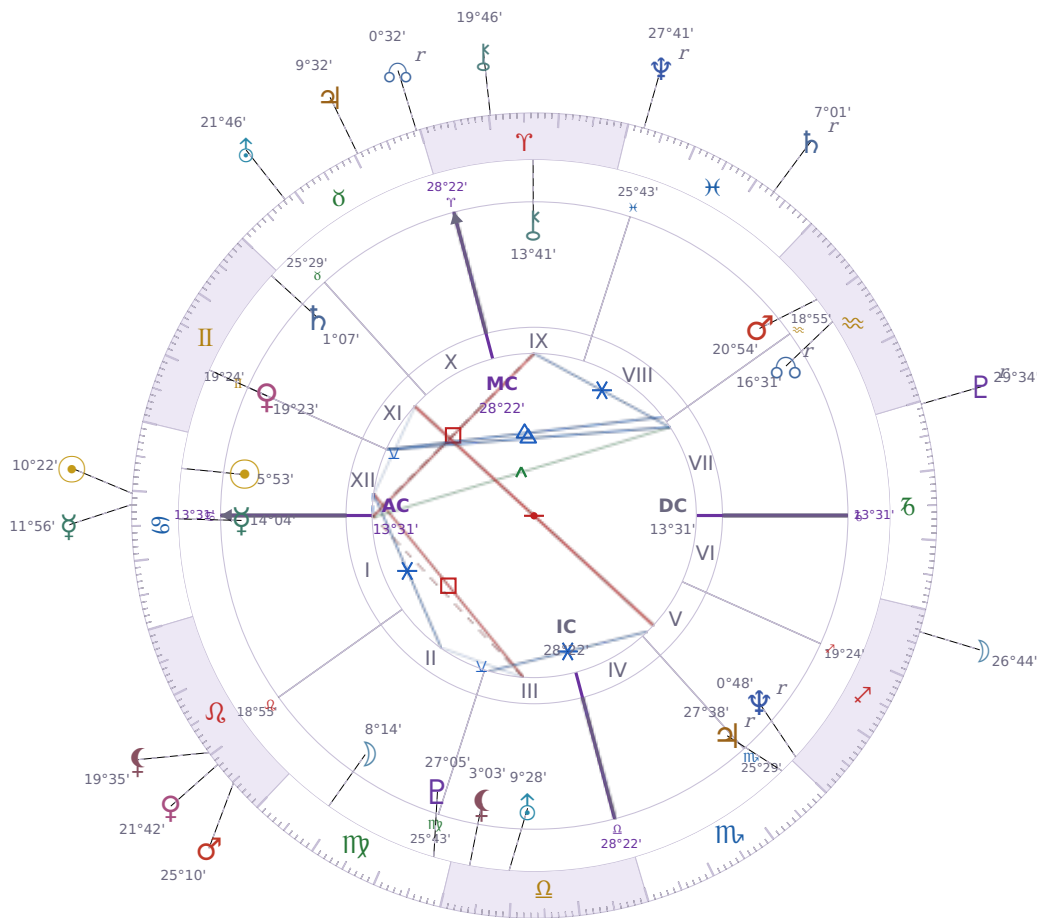

DAILY HOROSCOPE

Elon Reeve Musk

Businessman, entrepreneur, and political figure (born 1971)

♋ Cancer June 28, 1971 07:30 Pretoria

Sunday, 2 July 2023

TRANSITS FOR TODAY

☉ Sun	in ♋ Cancer	10°22'23"
☾ Moon	in ♏ Sagittarius	26°44'13"
☿ Mercury	in ♋ Cancer	11°56'46"
♀ Venus	in ♌ Leo	21°42'27"
♂ Mars	in ♌ Leo	25°10'00"
♃ Jupiter	in ♉ Taurus	9°32'27"
♄ Saturn	in ♈ Pisces Rx	7°01'55"

♅ Uranus	in ♉ Taurus	21°46'03"
♆ Neptune	in ♓ Pisces Rx	27°41'11"
♇ Pluto	in ♑ Capricorn Rx	29°34'57"
♁ Chiron	in ♈ Aries	19°46'16"
♊ NNode	in ♉ Taurus Rx	0°32'25"
♁ Lilith	in ♌ Leo	19°35'53"

## NATAL PLANETS

☉ Sun	in ♋ Cancer	5°53'26"	XII
☾ Moon	in ♍ Virgo	8°14'52"	II
☿ Mercury	in ♋ Cancer	14°04'03"	I
♀ Venus	in ♊ Gemini	19°23'48"	XI
♂ Mars	in ♒ Aquarius	20°54'21"	VIII
♃ Jupiter	in ♏ Scorpio	27°38'52"	V Rx
♄ Saturn	in ♊ Gemini	1°07'22"	XI
♅ Uranus	in ♎ Libra	9°28'55"	III
♆ Neptune	in ♐ Sagittarius	0°48'48"	V Rx
♇ Pluto	in ♍ Virgo	27°05'36"	III
♁ Chiron	in ♈ Aries	13°41'50"	IX
♊ North Node	in ♒ Aquarius	16°31'23"	VII Rx
♁ Lilith	in ♎ Libra	3°03'14"	III

## KEY TRANSIT FACTORS