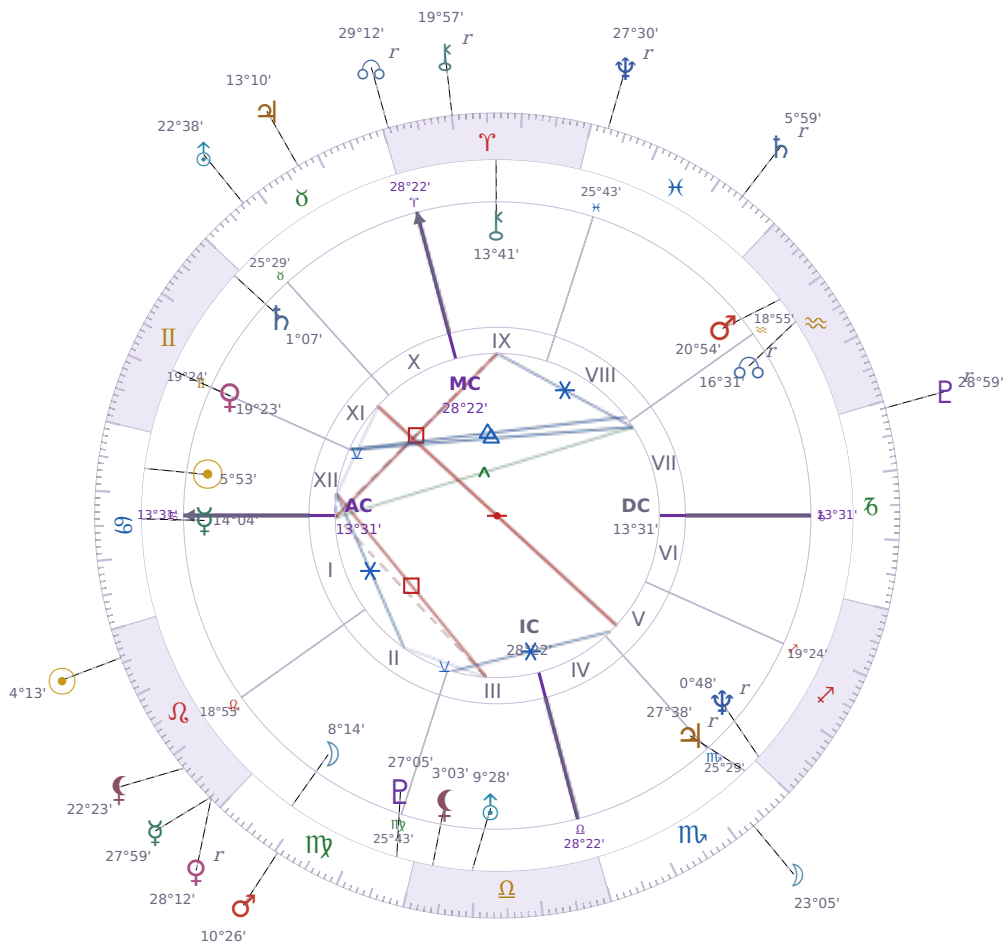

DAILY HOROSCOPE

## Elon Reeve Musk

Businessman, entrepreneur, and political figure (born 1971)

♋ Cancer June 28, 1971 07:30 Pretoria

Thursday, 27 July 2023