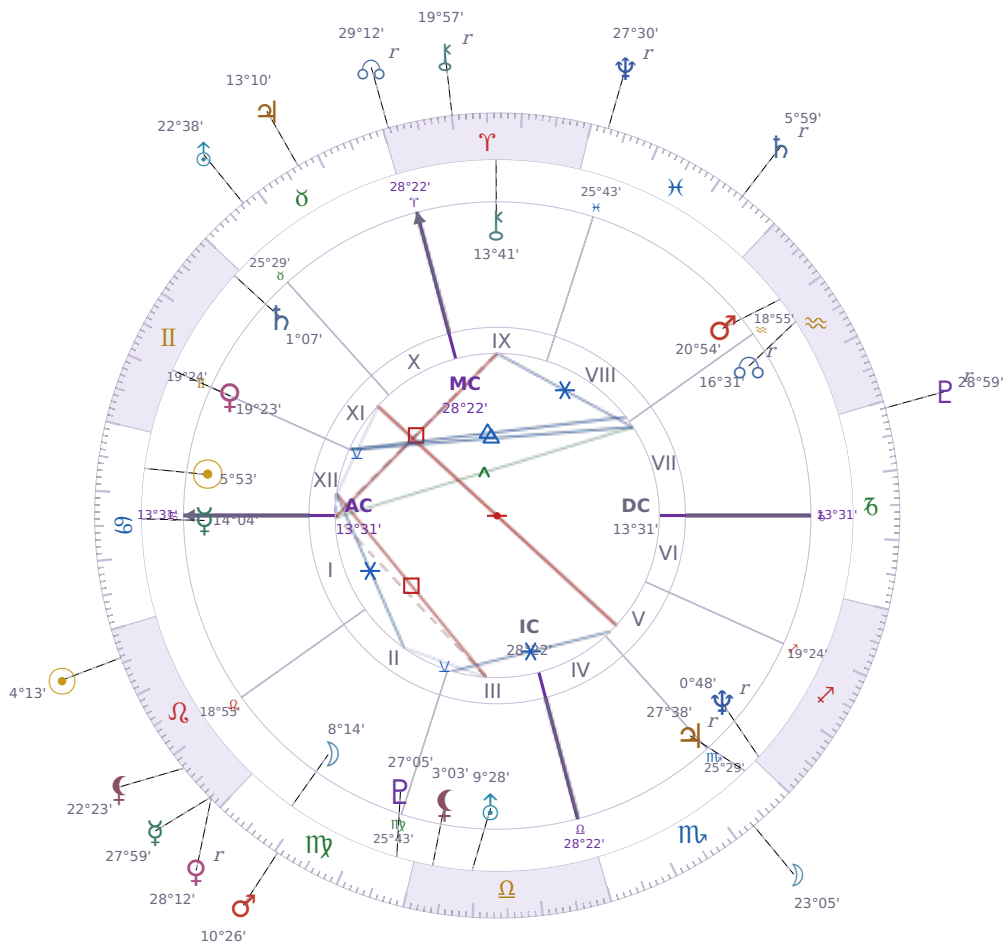

DAILY HOROSCOPE

Elon Reeve Musk

Businessman, entrepreneur, and political figure (born 1971)

♋ Cancer June 28, 1971 07:30 Pretoria

Thursday, 27 July 2023

TRANSITS FOR TODAY

☉ Sun	in ♌ Leo	4°13'29"
☾ Moon	in ♏ Scorpio	23°05'34"
☿ Mercury	in ♌ Leo	27°59'36"
♀ Venus	in ♌ Leo Rx	28°12'57"
♂ Mars	in ♍ Virgo	10°26'29"
♃ Jupiter	in ♉ Taurus	13°10'50"
♄ Saturn	in ♓ Pisces Rx	5°59'02"

♅ Uranus	in ♉ Taurus	22°38'17"
♆ Neptune	in ♋ Pisces Rx	27°30'01"
♇ Pluto	in ♑ Capricorn Rx	28°59'56"
♁ Chiron	in ♈ Aries Rx	19°57'24"
♁ NNode	in ♈ Aries Rx	29°13'00"
♁ Lilith	in ♌ Leo	22°23'45"

NATAL PLANETS