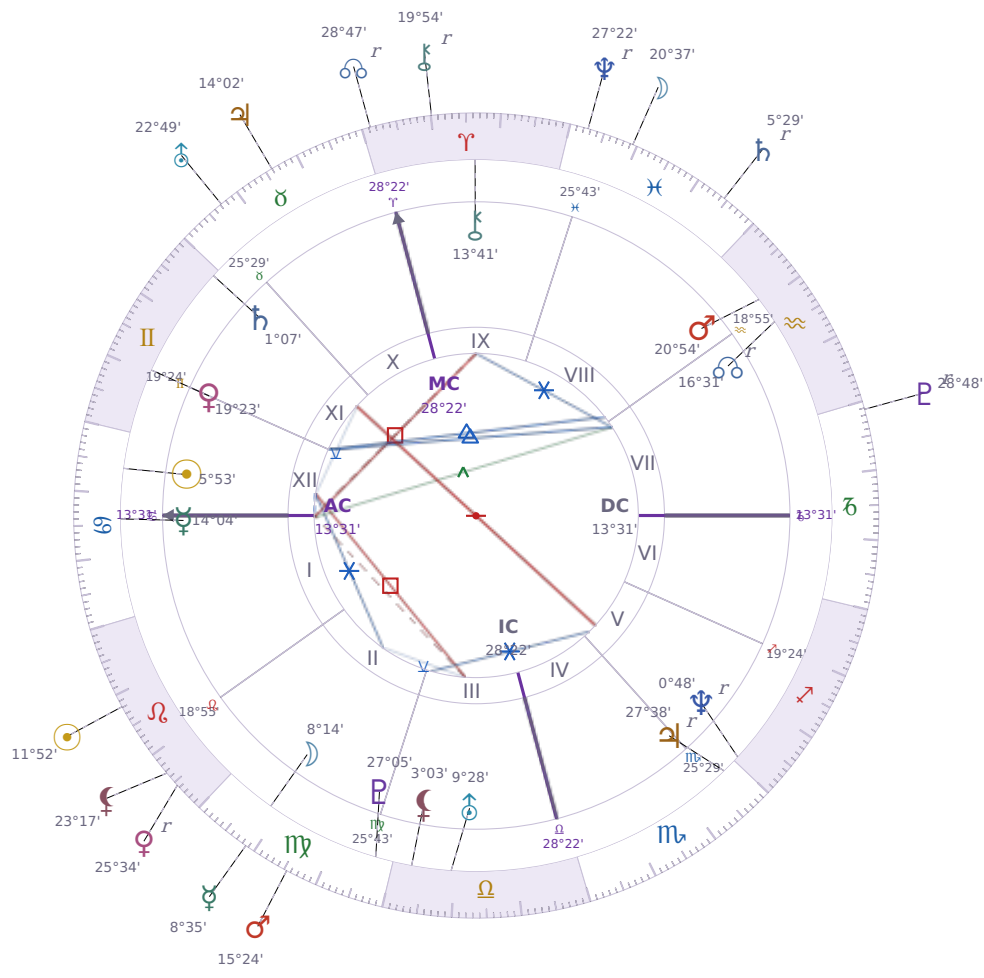

DAILY HOROSCOPE

Elon Reeve Musk

Businessman, entrepreneur, and political figure (born 1971)

♋ Cancer June 28, 1971 07:30 Pretoria

Friday, 4 August 2023

TRANSITS FOR TODAY

☉ Sun	in ♌ Leo	11°52'23"
☾ Moon	in ♓ Pisces	20°37'08"
☿ Mercury	in ♍ Virgo	8°35'51"
♀ Venus	in ♌ Leo Rx	25°34'39"
♂ Mars	in ♍ Virgo	15°24'58"
♃ Jupiter	in ♉ Taurus	14°02'09"
♄ Saturn	in ♓ Pisces Rx	5°29'18"

♅ Uranus	in	♉ Taurus	22°49'27"
♆ Neptune	in	♓ Pisces Rx	27°22'36"
♇ Pluto	in	♑ Capricorn Rx	28°48'43"
♁ Chiron	in	♈ Aries Rx	19°54'07"
♁ NNode	in	♈ Aries Rx	28°47'35"
♁ Lilith	in	♌ Leo	23°17'27"

## NATAL PLANETS

☉ Sun	in	♋ Cancer	5°53'26"	XII
☾ Moon	in	♍ Virgo	8°14'52"	II
☿ Mercury	in	♋ Cancer	14°04'03"	I
♀ Venus	in	♊ Gemini	19°23'48"	XI
♂ Mars	in	♒ Aquarius	20°54'21"	VIII
♃ Jupiter	in	♏ Scorpio	27°38'52"	V Rx
♄ Saturn	in	♊ Gemini	1°07'22"	XI
♅ Uranus	in	♎ Libra	9°28'55"	III
♆ Neptune	in	♐ Sagittarius	0°48'48"	V Rx
♇ Pluto	in	♍ Virgo	27°05'36"	III
♁ Chiron	in	♈ Aries	13°41'50"	IX
♁ North Node	in	♒ Aquarius	16°31'23"	VII Rx
♁ Lilith	in	♎ Libra	3°03'14"	III

## KEY TRANSIT FACTORS