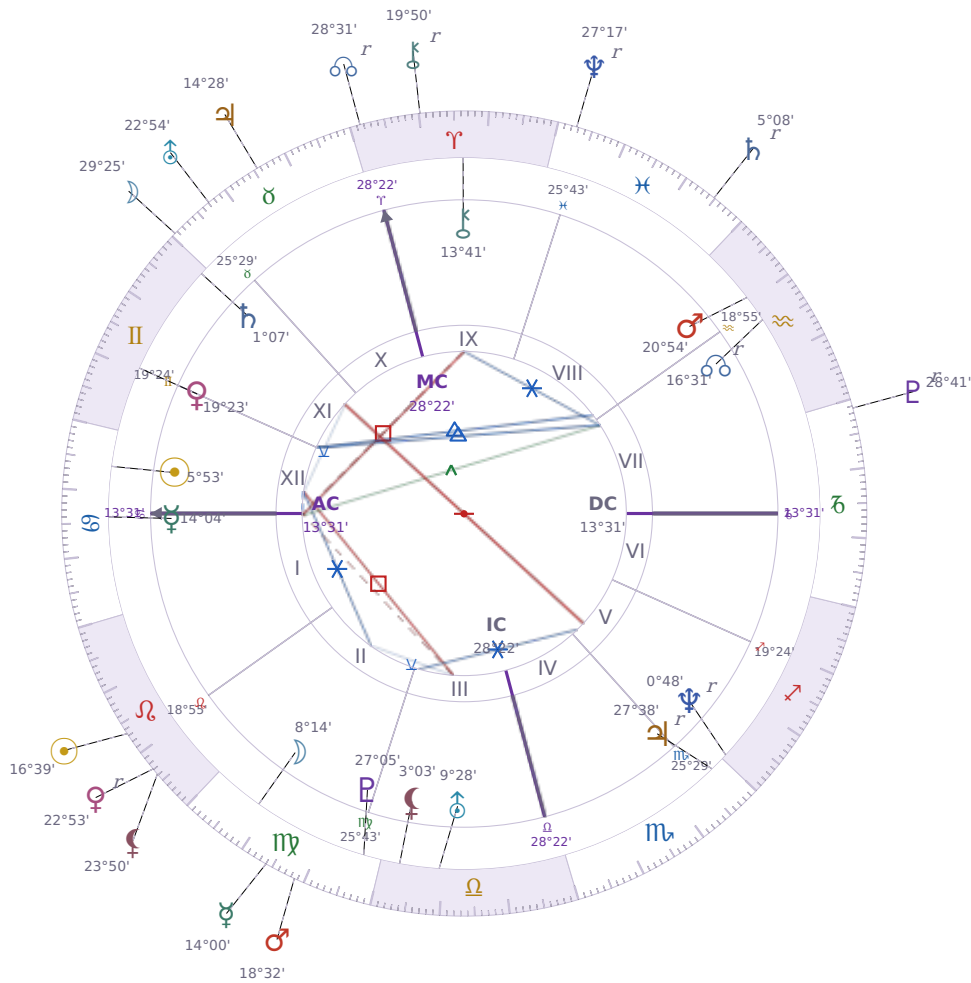

DAILY HOROSCOPE

Elon Reeve Musk

Businessman, entrepreneur, and political figure (born 1971)

♋ Cancer June 28, 1971 07:30 Pretoria

Wednesday, 9 August 2023

TRANSITS FOR TODAY

☉ Sun	in ♌ Leo	16°39'43"
☾ Moon	in ♉ Taurus	29°25'24"
☿ Mercury	in ♍ Virgo	14°00'47"
♀ Venus	in ♌ Leo Rx	22°53'37"
♂ Mars	in ♍ Virgo	18°32'49"
♃ Jupiter	in ♉ Taurus	14°28'58"
♄ Saturn	in ♓ Pisces Rx	5°09'00"

♅ Uranus	in ♉ Taurus	22°54'55"
♆ Neptune	in ♋ Pisces Rx	27°17'08"
♇ Pluto	in ♑ Capricorn Rx	28°41'54"
♁ Chiron	in ♈ Aries Rx	19°50'23"
♁ NNode	in ♈ Aries Rx	28°31'42"
♁ Lilith	in ♌ Leo	23°51'00"

NATAL PLANETS

☉ Sun	in ♋ Cancer	5°53'26"	XII
☾ Moon	in ♍ Virgo	8°14'52"	II
☿ Mercury	in ♋ Cancer	14°04'03"	I
♀ Venus	in ♊ Gemini	19°23'48"	XI
♂ Mars	in ♒ Aquarius	20°54'21"	VIII
♃ Jupiter	in ♏ Scorpio	27°38'52"	V Rx
♄ Saturn	in ♊ Gemini	1°07'22"	XI
♅ Uranus	in ♎ Libra	9°28'55"	III
♆ Neptune	in ♐ Sagittarius	0°48'48"	V Rx
♇ Pluto	in ♍ Virgo	27°05'36"	III
♁ Chiron	in ♈ Aries	13°41'50"	IX
♁ North Node	in ♒ Aquarius	16°31'23"	VII Rx
♁ Lilith	in ♎ Libra	3°03'14"	III