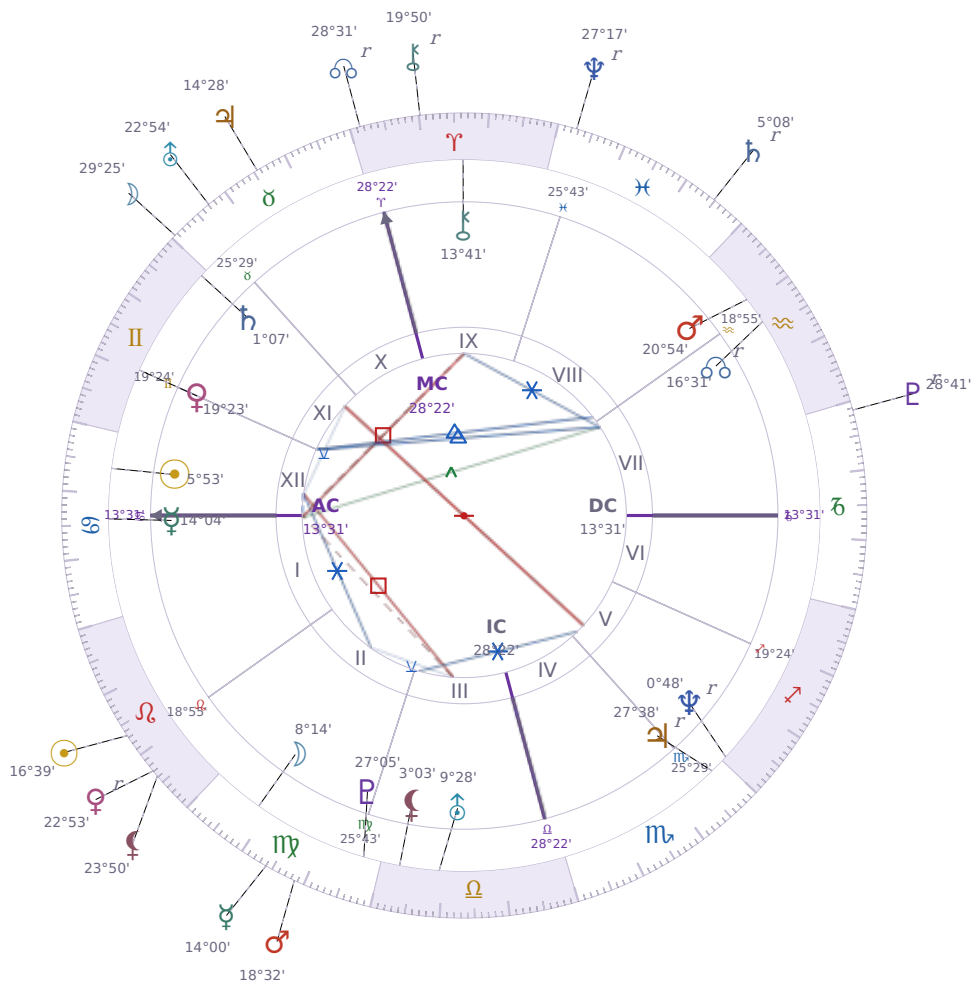

DAILY HOROSCOPE

Elon Reeve Musk

Businessman, entrepreneur, and political figure (born 1971)

♋ Cancer June 28, 1971 07:30 Pretoria

Wednesday, 9 August 2023

TRANSITS FOR TODAY

☉ Sun	in ♌ Leo	16°39'43"
☾ Moon	in ♋ Taurus	29°25'24"
☿ Mercury	in ♋ Virgo	14°00'47"
♀ Venus	in ♌ Leo Rx	22°53'37"
♂ Mars	in ♋ Virgo	18°32'49"
♃ Jupiter	in ♋ Taurus	14°28'58"
♄ Saturn	in ♋ Pisces Rx	5°09'00"

♅ Uranus	in ♉ Taurus	22°54'55"
♆ Neptune	in ♋ Pisces Rx	27°17'08"
♇ Pluto	in ♑ Capricorn Rx	28°41'54"
♁ Chiron	in ♈ Aries Rx	19°50'23"
♁ NNode	in ♈ Aries Rx	28°31'42"
♁ Lilith	in ♌ Leo	23°51'00"

NATAL PLANETS

☉ Sun	in ♋ Cancer	5°53'26"	XII
☾ Moon	in ♍ Virgo	8°14'52"	II
☿ Mercury	in ♋ Cancer	14°04'03"	I
♀ Venus	in ♊ Gemini	19°23'48"	XI
♂ Mars	in ♒ Aquarius	20°54'21"	VIII
♃ Jupiter	in ♏ Scorpio	27°38'52"	V Rx
♄ Saturn	in ♊ Gemini	1°07'22"	XI
♅ Uranus	in ♎ Libra	9°28'55"	III
♆ Neptune	in ♐ Sagittarius	0°48'48"	V Rx
♇ Pluto	in ♍ Virgo	27°05'36"	III
♁ Chiron	in ♈ Aries	13°41'50"	IX
♁ North Node	in ♒ Aquarius	16°31'23"	VII Rx
♁ Lilith	in ♎ Libra	3°03'14"	III