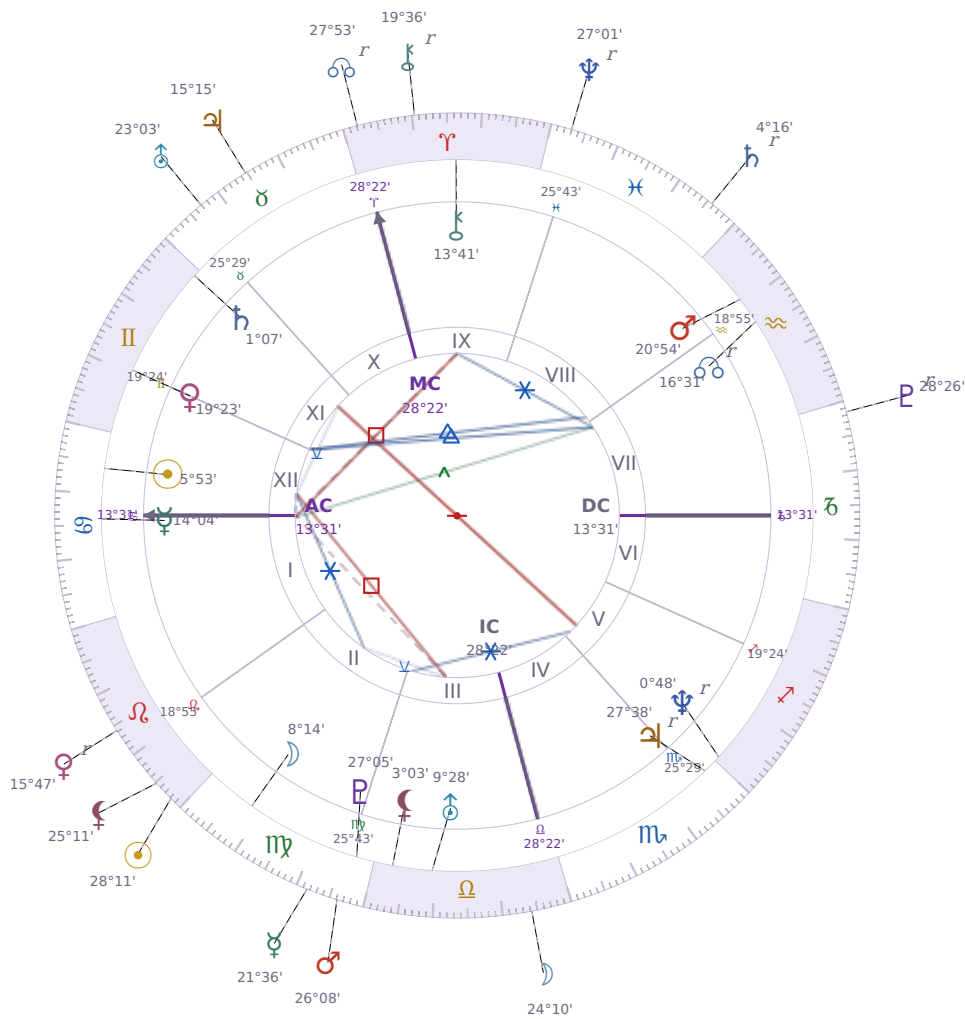

DAILY HOROSCOPE

Elon Reeve Musk

Businessman, entrepreneur, and political figure (born 1971)

♋ Cancer June 28, 1971 07:30 Pretoria

Monday, 21 August 2023

TRANSITS FOR TODAY

☉ Sun	in ♌ Leo	28°11'35"
☾ Moon	in ♌ Libra	24°10'57"
☿ Mercury	in ♌ Virgo	21°36'13"
♀ Venus	in ♌ Leo Rx	15°47'46"
♂ Mars	in ♌ Virgo	26°08'00"
♃ Jupiter	in ♈ Taurus	15°15'20"
♄ Saturn	in ♈ Pisces Rx	4°16'36"

♅ Uranus	in ♉ Taurus	23°03'04"
♆ Neptune	in ♓ Pisces Rx	27°01'46"
♇ Pluto	in ♑ Capricorn Rx	28°26'37"
♁ Chiron	in ♈ Aries Rx	19°36'27"
♁ NNode	in ♈ Aries Rx	27°53'34"
♁ Lilith	in ♌ Leo	25°11'30"

## NATAL PLANETS

☉ Sun	in ♋ Cancer	5°53'26"	XII
☾ Moon	in ♍ Virgo	8°14'52"	II
☿ Mercury	in ♋ Cancer	14°04'03"	I
♀ Venus	in ♊ Gemini	19°23'48"	XI
♂ Mars	in ♒ Aquarius	20°54'21"	VIII
♃ Jupiter	in ♏ Scorpio	27°38'52"	V Rx
♄ Saturn	in ♊ Gemini	1°07'22"	XI
♅ Uranus	in ♎ Libra	9°28'55"	III
♆ Neptune	in ♐ Sagittarius	0°48'48"	V Rx
♇ Pluto	in ♍ Virgo	27°05'36"	III
♁ Chiron	in ♈ Aries	13°41'50"	IX
♁ North Node	in ♒ Aquarius	16°31'23"	VII Rx
♁ Lilith	in ♎ Libra	3°03'14"	III

## KEY TRANSIT FACTORS