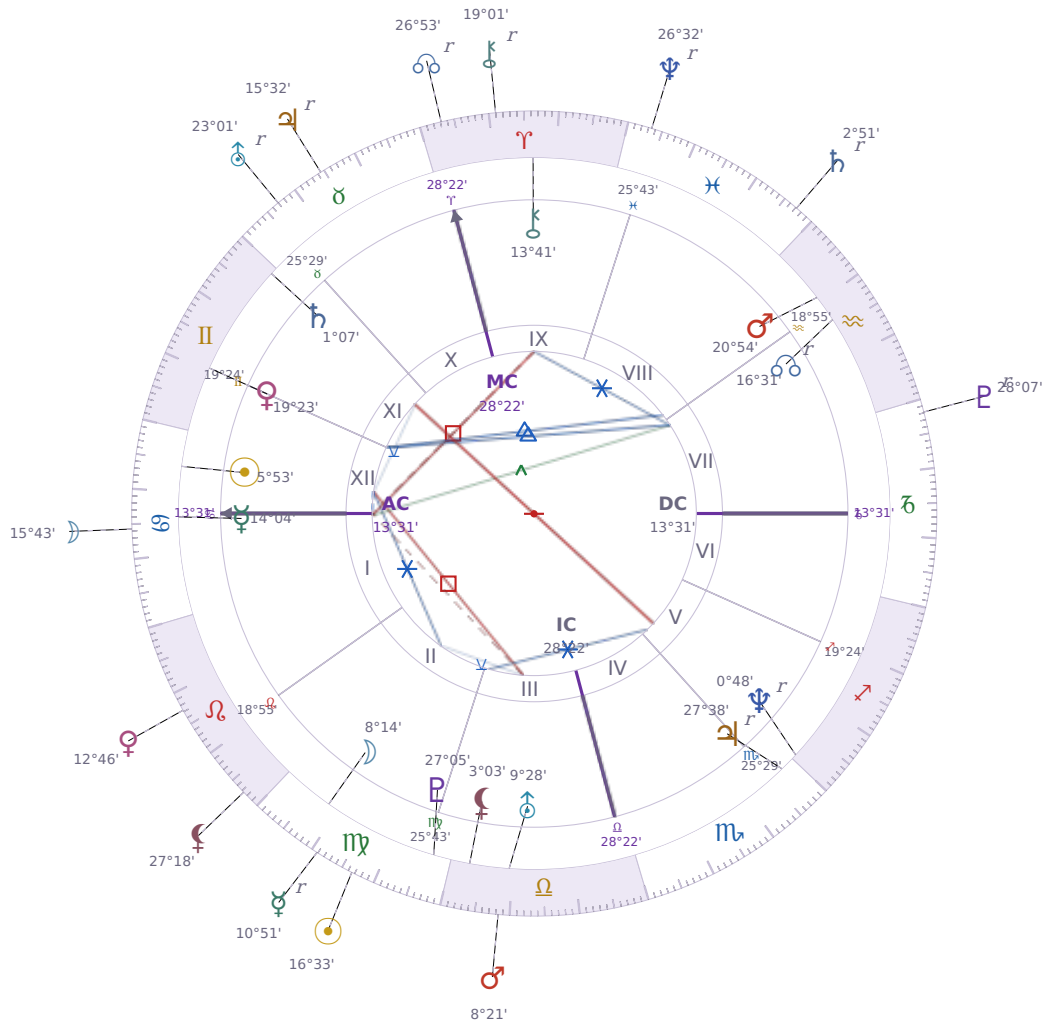

DAILY HOROSCOPE

Elon Reeve Musk

Businessman, entrepreneur, and political figure (born 1971)

♋ Cancer June 28, 1971 07:30 Pretoria

Saturday, 9 September 2023

TRANSITS FOR TODAY

☉ Sun	in ♏ Virgo	16°33'35"
☾ Moon	in ♋ Cancer	15°43'26"
☿ Mercury	in ♏ Virgo Rx	10°51'10"
♀ Venus	in ♌ Leo	12°46'04"
♂ Mars	in ♎ Libra	8°21'06"
♃ Jupiter	in ♉ Taurus Rx	15°32'30"
♄ Saturn	in ♈ Pisces Rx	2°51'14"

♅ Uranus	in	♉ Taurus Rx	23°01'17"
♆ Neptune	in	♓ Pisces Rx	26°32'44"
♇ Pluto	in	♑ Capricorn Rx	28°07'09"
♁ Chiron	in	♈ Aries Rx	19°01'36"
♊ NNode	in	♈ Aries Rx	26°53'12"
♁ Lilith	in	♌ Leo	27°18'54"

## NATAL PLANETS

☉ Sun	in	♋ Cancer	5°53'26"	XII
☾ Moon	in	♍ Virgo	8°14'52"	II
☿ Mercury	in	♋ Cancer	14°04'03"	I
♀ Venus	in	♊ Gemini	19°23'48"	XI
♂ Mars	in	♒ Aquarius	20°54'21"	VIII
♃ Jupiter	in	♏ Scorpio	27°38'52"	V Rx
♄ Saturn	in	♊ Gemini	1°07'22"	XI
♅ Uranus	in	♎ Libra	9°28'55"	III
♆ Neptune	in	♐ Sagittarius	0°48'48"	V Rx
♇ Pluto	in	♍ Virgo	27°05'36"	III
♁ Chiron	in	♈ Aries	13°41'50"	IX
♊ North Node	in	♒ Aquarius	16°31'23"	VII Rx
♁ Lilith	in	♎ Libra	3°03'14"	III

## KEY TRANSIT FACTORS