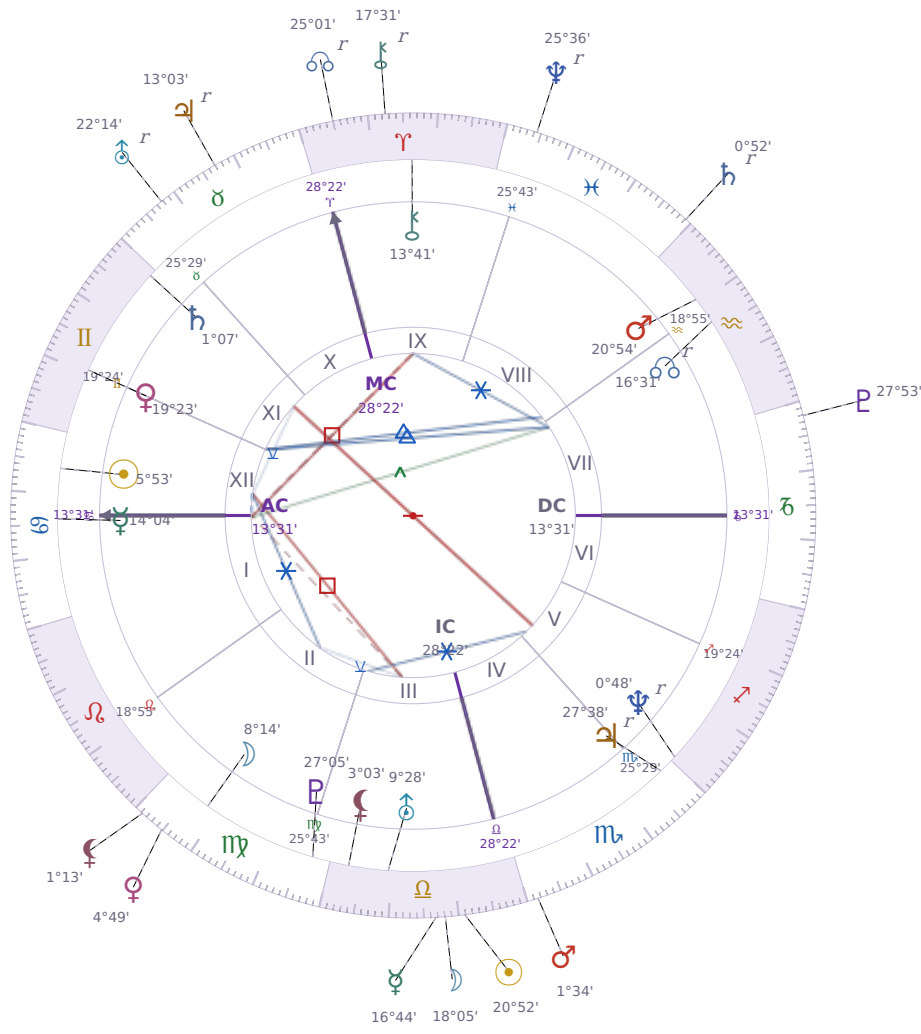

DAILY HOROSCOPE

Elon Reeve Musk

Businessman, entrepreneur, and political figure (born 1971)

♋ Cancer June 28, 1971 07:30 Pretoria

Saturday, 14 October 2023

TRANSITS FOR TODAY

☉ Sun	in ♎ Libra	20°52'54"
☾ Moon	in ♎ Libra	18°05'08"
☿ Mercury	in ♎ Libra	16°44'58"
♀ Venus	in ♍ Virgo	4°49'03"
♂ Mars	in ♏ Scorpio	1°34'37"
♃ Jupiter	in ♉ Taurus Rx	13°03'44"
♄ Saturn	in ♈ Pisces Rx	0°52'43"

♅ Uranus	in ♉ Taurus Rx	22°14'12"
♆ Neptune	in ♋ Pisces Rx	25°36'26"
♇ Pluto	in ♏ Capricorn	27°53'41"
♁ Chiron	in ♈ Aries Rx	17°31'55"
♁ NNode	in ♈ Aries Rx	25°01'59"
♁ Lilith	in ♍ Virgo	1°13'23"

NATAL PLANETS

☉ Sun	in ♋ Cancer	5°53'26"	XII
☾ Moon	in ♍ Virgo	8°14'52"	II
☿ Mercury	in ♋ Cancer	14°04'03"	I
♀ Venus	in ♊ Gemini	19°23'48"	XI
♂ Mars	in ♒ Aquarius	20°54'21"	VIII
♃ Jupiter	in ♏ Scorpio	27°38'52"	V Rx
♄ Saturn	in ♊ Gemini	1°07'22"	XI
♅ Uranus	in ♎ Libra	9°28'55"	III
♆ Neptune	in ♐ Sagittarius	0°48'48"	V Rx
♇ Pluto	in ♍ Virgo	27°05'36"	III
♁ Chiron	in ♈ Aries	13°41'50"	IX
♁ North Node	in ♒ Aquarius	16°31'23"	VII Rx
♁ Lilith	in ♎ Libra	3°03'14"	III