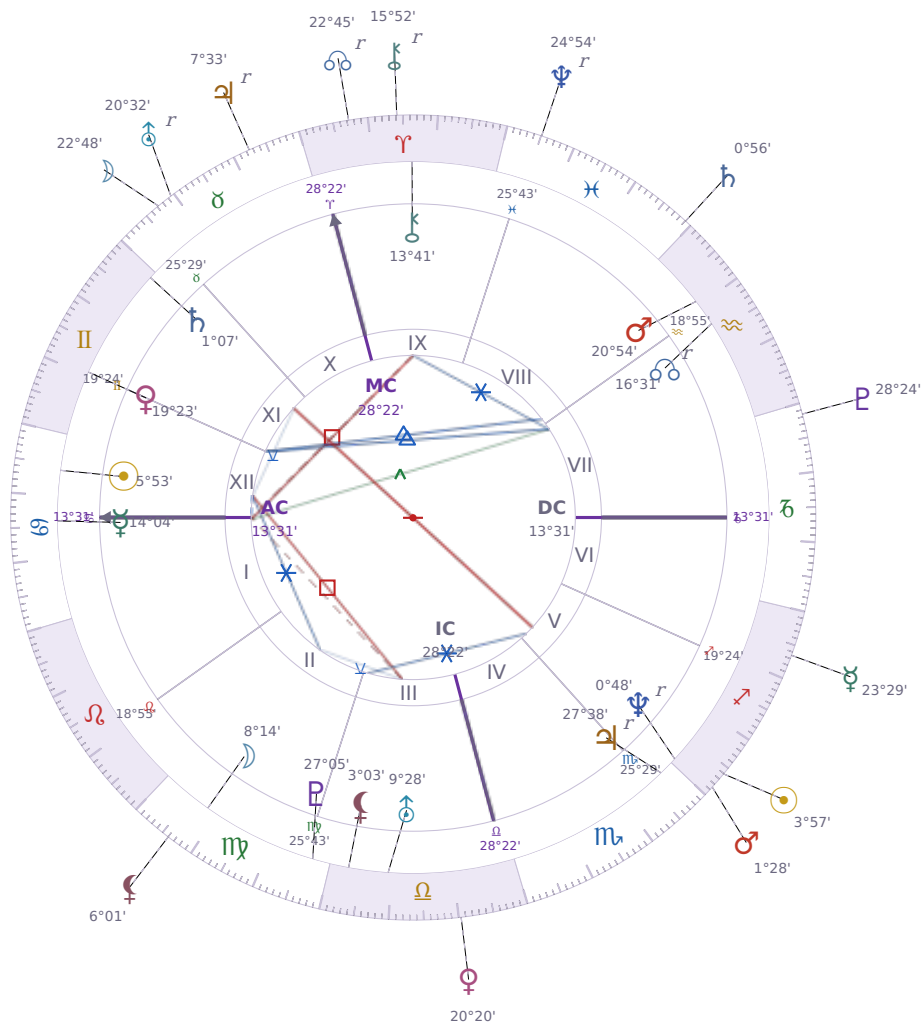

DAILY HOROSCOPE

Elon Reeve Musk

Businessman, entrepreneur, and political figure (born 1971)

♋ Cancer June 28, 1971 07:30 Pretoria

Sunday, 26 November 2023

TRANSITS FOR TODAY

☉ Sun	in ♐ Sagittarius	3°57'23"
☾ Moon	in ♉ Taurus	22°48'12"
☿ Mercury	in ♐ Sagittarius	23°29'52"
♀ Venus	in ♎ Libra	20°20'51"
♂ Mars	in ♐ Sagittarius	1°28'36"
♃ Jupiter	in ♉ Taurus Rx	7°33'56"
♄ Saturn	in ♋ Pisces	0°56'26"

♅ Uranus	in ♉ Taurus Rx	20°32'15"
♆ Neptune	in ♓ Pisces Rx	24°55'00"
♇ Pluto	in ♏ Capricorn	28°24'17"
♁ Chiron	in ♈ Aries Rx	15°52'27"
♊ NNode	in ♈ Aries Rx	22°45'22"
♁ Lilith	in ♍ Virgo	6°01'07"

NATAL PLANETS

☉ Sun	in ♋ Cancer	5°53'26"	XII
☾ Moon	in ♍ Virgo	8°14'52"	II
☿ Mercury	in ♋ Cancer	14°04'03"	I
♀ Venus	in ♊ Gemini	19°23'48"	XI
♂ Mars	in ♒ Aquarius	20°54'21"	VIII
♃ Jupiter	in ♏ Scorpio	27°38'52"	V Rx
♄ Saturn	in ♊ Gemini	1°07'22"	XI
♅ Uranus	in ♎ Libra	9°28'55"	III
♆ Neptune	in ♐ Sagittarius	0°48'48"	V Rx
♇ Pluto	in ♍ Virgo	27°05'36"	III
♁ Chiron	in ♈ Aries	13°41'50"	IX
♊ North Node	in ♒ Aquarius	16°31'23"	VII Rx
♁ Lilith	in ♎ Libra	3°03'14"	III