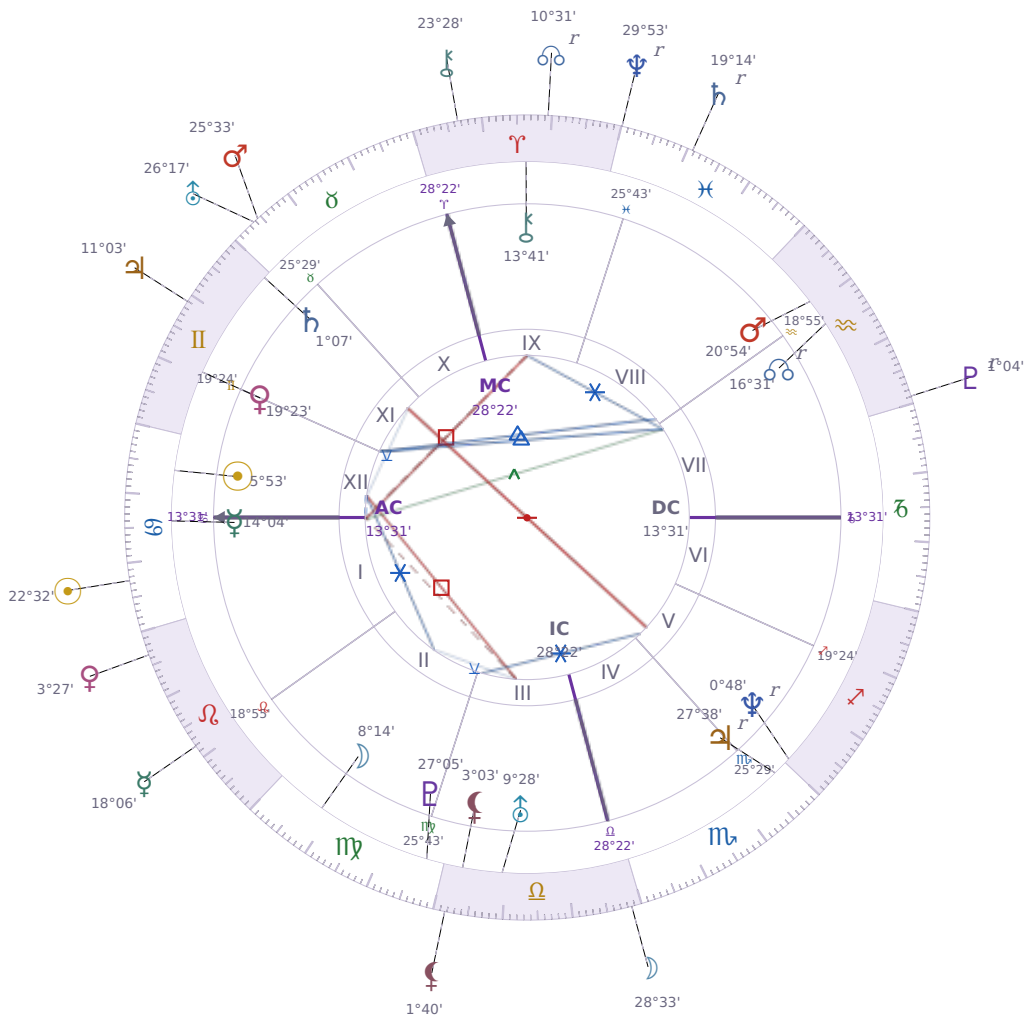

DAILY HOROSCOPE

Elon Reeve Musk

Businessman, entrepreneur, and political figure (born 1971)

♋ Cancer June 28, 1971 07:30 Pretoria

Sunday, 14 July 2024

TRANSITS FOR TODAY

☉ Sun	in ♋ Cancer	22°32'15"
☾ Moon	in ♎ Libra	28°33'51"
☿ Mercury	in ♌ Leo	18°06'57"
♀ Venus	in ♌ Leo	3°27'56"
♂ Mars	in ♉ Taurus	25°33'44"
♃ Jupiter	in ♊ Gemini	11°03'11"
♄ Saturn	in ♓ Pisces Rx	19°14'57"

♅ Uranus	in ♉ Taurus	26°17'01"
♆ Neptune	in ♋ Pisces Rx	29°53'32"
♇ Pluto	in ♒ Aquarius Rx	1°04'33"
♁ Chiron	in ♈ Aries	23°28'13"
♁ NNode	in ♈ Aries Rx	10°31'31"
♁ Lilith	in ♎ Libra	1°40'27"

NATAL PLANETS

☉ Sun	in ♋ Cancer	5°53'26"	XII
☾ Moon	in ♍ Virgo	8°14'52"	II
☿ Mercury	in ♋ Cancer	14°04'03"	I
♀ Venus	in ♊ Gemini	19°23'48"	XI
♂ Mars	in ♒ Aquarius	20°54'21"	VIII
♃ Jupiter	in ♏ Scorpio	27°38'52"	V Rx
♄ Saturn	in ♊ Gemini	1°07'22"	XI
♅ Uranus	in ♎ Libra	9°28'55"	III
♆ Neptune	in ♐ Sagittarius	0°48'48"	V Rx
♇ Pluto	in ♍ Virgo	27°05'36"	III
♁ Chiron	in ♈ Aries	13°41'50"	IX
♁ North Node	in ♒ Aquarius	16°31'23"	VII Rx
♁ Lilith	in ♎ Libra	3°03'14"	III