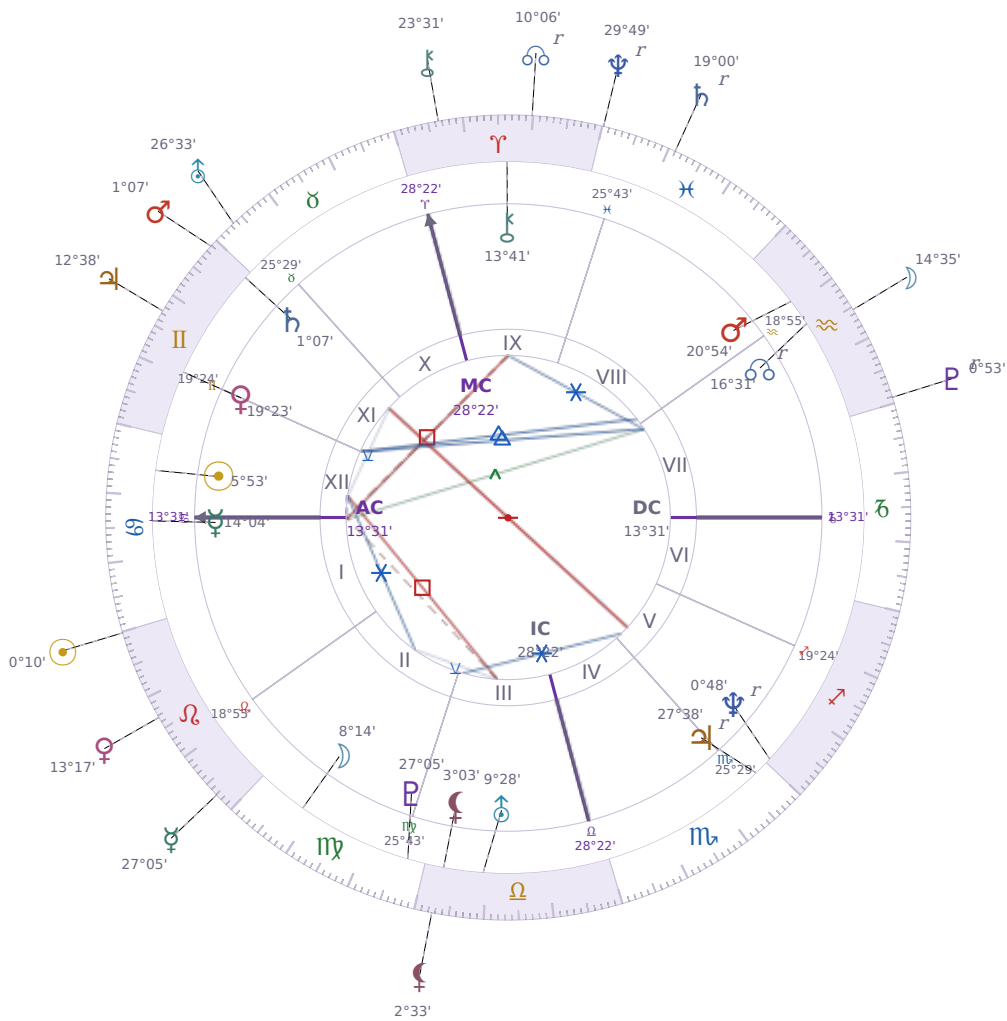

DAILY HOROSCOPE

## Elon Reeve Musk

Businessman, entrepreneur, and political figure (born 1971)

♋ Cancer June 28, 1971 07:30 Pretoria

Monday, 22 July 2024

### TRANSITS FOR TODAY

☉ Sun	in ♌ Leo	0°10'10"
☾ Moon	in ♒ Aquarius	14°35'43"
☿ Mercury	in ♌ Leo	27°05'14"
♀ Venus	in ♌ Leo	13°17'41"
♂ Mars	in ♊ Gemini	1°07'55"
♃ Jupiter	in ♊ Gemini	12°38'08"
♄ Saturn	in ♓ Pisces Rx	19°00'26"