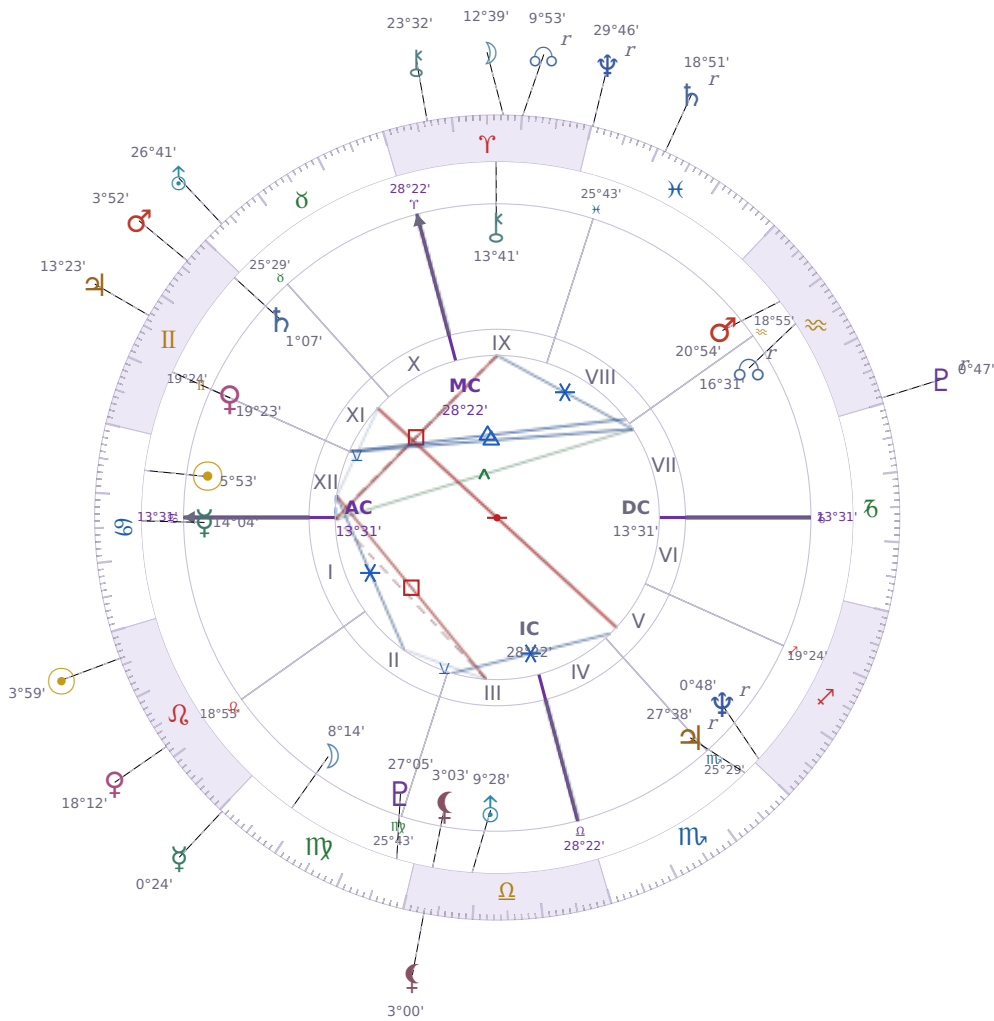

DAILY HOROSCOPE

Elon Reeve Musk

Businessman, entrepreneur, and political figure (born 1971)

♋ Cancer June 28, 1971 07:30 Pretoria

Friday, 26 July 2024

TRANSITS FOR TODAY

☉ Sun	in ♌ Leo	3°59'19"
☾ Moon	in ♈ Aries	12°39'05"
☿ Mercury	in ♍ Virgo	0°24'23"
♀ Venus	in ♌ Leo	18°12'30"
♂ Mars	in ♊ Gemini	3°52'55"
♃ Jupiter	in ♊ Gemini	13°23'41"
♄ Saturn	in ♋ Pisces Rx	18°51'01"

♅ Uranus	in ♉ Taurus	26°41'22"
♆ Neptune	in ♋ Pisces Rx	29°46'42"
♇ Pluto	in ♒ Aquarius Rx	0°47'35"
♁ Chiron	in ♈ Aries	23°32'04"
♁ NNode	in ♈ Aries Rx	9°53'24"
♁ Lilith	in ♎ Libra	3°00'13"

## NATAL PLANETS

☉ Sun	in ♋ Cancer	5°53'26"	XII
☾ Moon	in ♍ Virgo	8°14'52"	II
☿ Mercury	in ♋ Cancer	14°04'03"	I
♀ Venus	in ♊ Gemini	19°23'48"	XI
♂ Mars	in ♒ Aquarius	20°54'21"	VIII
♃ Jupiter	in ♏ Scorpio	27°38'52"	V Rx
♄ Saturn	in ♊ Gemini	1°07'22"	XI
♅ Uranus	in ♎ Libra	9°28'55"	III
♆ Neptune	in ♐ Sagittarius	0°48'48"	V Rx
♇ Pluto	in ♍ Virgo	27°05'36"	III
♁ Chiron	in ♈ Aries	13°41'50"	IX
♁ North Node	in ♒ Aquarius	16°31'23"	VII Rx
♁ Lilith	in ♎ Libra	3°03'14"	III