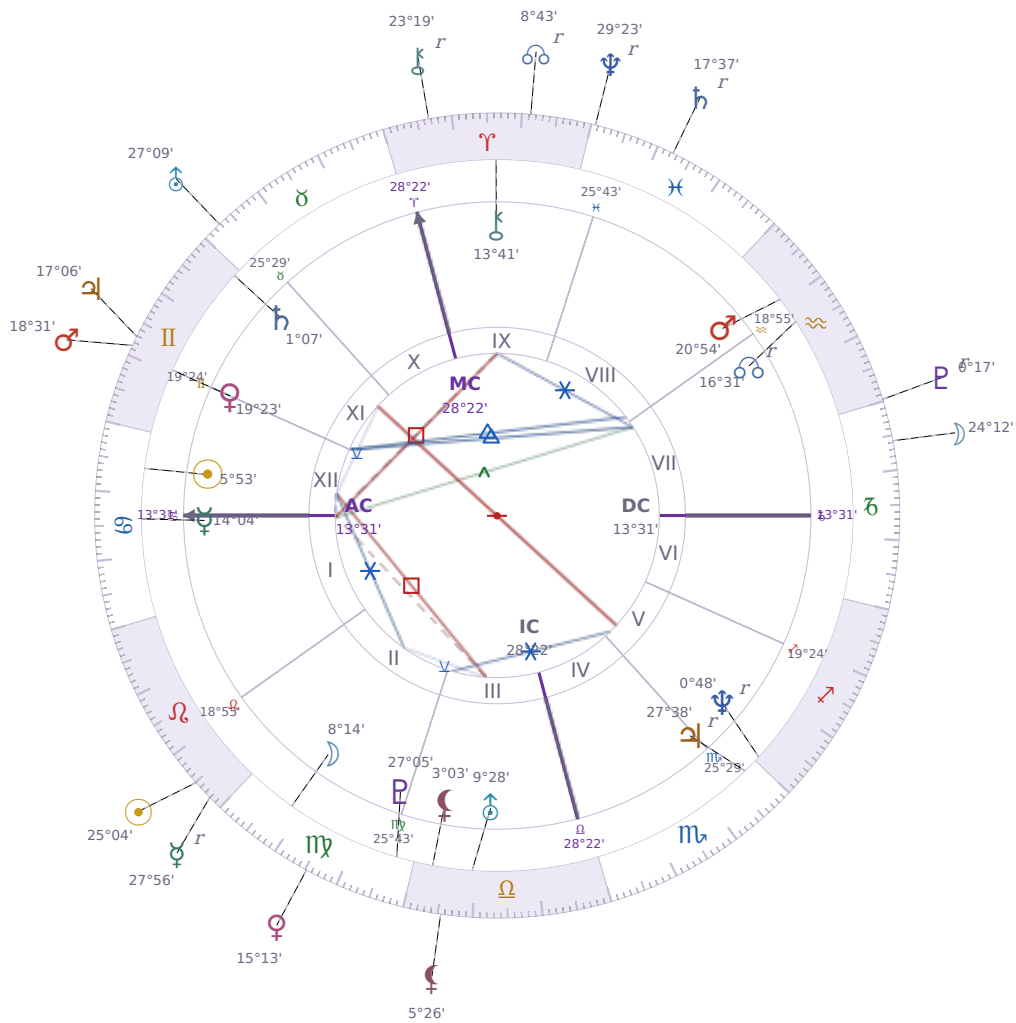

DAILY HOROSCOPE

Elon Reeve Musk

Businessman, entrepreneur, and political figure (born 1971)

♋ Cancer June 28, 1971 07:30 Pretoria

Saturday, 17 August 2024

TRANSITS FOR TODAY

☉ Sun	in ♌ Leo	25°04'20"
☾ Moon	in ♑ Capricorn	24°12'45"
☿ Mercury	in ♌ Leo Rx	27°57'00"
♀ Venus	in ♍ Virgo	15°13'19"
♂ Mars	in ♊ Gemini	18°31'42"
♃ Jupiter	in ♊ Gemini	17°06'25"
♄ Saturn	in ♋ Pisces Rx	17°37'19"

♅ Uranus	in ♉ Taurus	27°09'37"
♆ Neptune	in ♓ Pisces Rx	29°23'54"
♇ Pluto	in ♒ Aquarius Rx	0°17'42"
♁ Chiron	in ♈ Aries Rx	23°19'36"
♁ NNode	in ♈ Aries Rx	8°43'31"
♁ Lilith	in ♎ Libra	5°26'25"

## NATAL PLANETS

☉ Sun	in ♋ Cancer	5°53'26"	XII
☾ Moon	in ♍ Virgo	8°14'52"	II
☿ Mercury	in ♋ Cancer	14°04'03"	I
♀ Venus	in ♊ Gemini	19°23'48"	XI
♂ Mars	in ♒ Aquarius	20°54'21"	VIII
♃ Jupiter	in ♏ Scorpio	27°38'52"	V Rx
♄ Saturn	in ♊ Gemini	1°07'22"	XI
♅ Uranus	in ♎ Libra	9°28'55"	III
♆ Neptune	in ♐ Sagittarius	0°48'48"	V Rx
♇ Pluto	in ♍ Virgo	27°05'36"	III
♁ Chiron	in ♈ Aries	13°41'50"	IX
♁ North Node	in ♒ Aquarius	16°31'23"	VII Rx
♁ Lilith	in ♎ Libra	3°03'14"	III

## KEY TRANSIT FACTORS