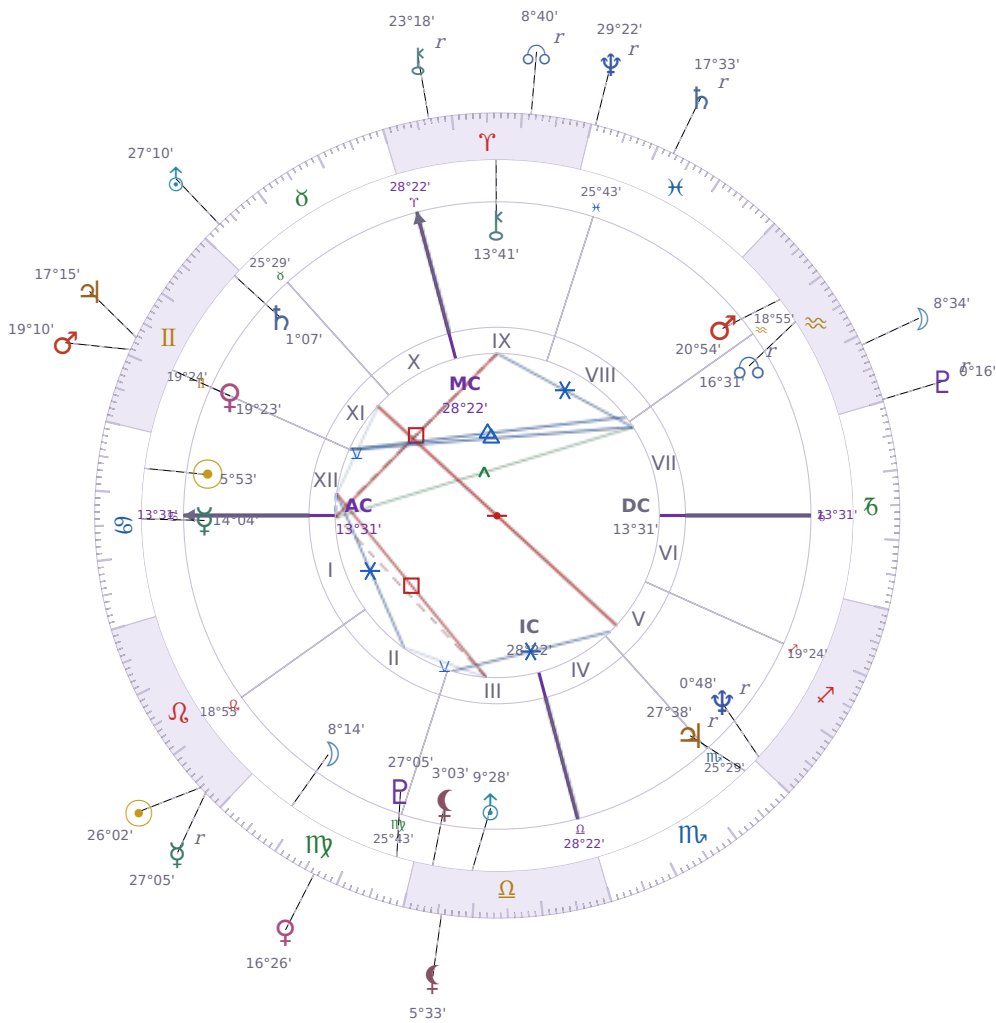

DAILY HOROSCOPE

Elon Reeve Musk

Businessman, entrepreneur, and political figure (born 1971)

♋ Cancer June 28, 1971 07:30 Pretoria

Sunday, 18 August 2024

TRANSITS FOR TODAY

☉ Sun	in ♌ Leo	26°02'01"
☾ Moon	in ♒ Aquarius	8°34'51"
☿ Mercury	in ♌ Leo Rx	27°05'30"
♀ Venus	in ♍ Virgo	16°26'55"
♂ Mars	in ♊ Gemini	19°10'22"
♃ Jupiter	in ♊ Gemini	17°15'15"
♄ Saturn	in ♋ Pisces Rx	17°33'15"

♅ Uranus	in	♉ Taurus	27°10'21"
♆ Neptune	in	♓ Pisces Rx	29°22'35"
♇ Pluto	in	♒ Aquarius Rx	0°16'27"
♁ Chiron	in	♈ Aries Rx	23°18'27"
♁ NNode	in	♈ Aries Rx	8°40'20"
♁ Lilith	in	♎ Libra	5°33'04"

## NATAL PLANETS

☉ Sun	in	♋ Cancer	5°53'26"	XII
☾ Moon	in	♍ Virgo	8°14'52"	II
☿ Mercury	in	♋ Cancer	14°04'03"	I
♀ Venus	in	♊ Gemini	19°23'48"	XI
♂ Mars	in	♒ Aquarius	20°54'21"	VIII
♃ Jupiter	in	♏ Scorpio	27°38'52"	V Rx
♄ Saturn	in	♊ Gemini	1°07'22"	XI
♅ Uranus	in	♎ Libra	9°28'55"	III
♆ Neptune	in	♐ Sagittarius	0°48'48"	V Rx
♇ Pluto	in	♍ Virgo	27°05'36"	III
♁ Chiron	in	♈ Aries	13°41'50"	IX
♁ North Node	in	♒ Aquarius	16°31'23"	VII Rx
♁ Lilith	in	♎ Libra	3°03'14"	III

## KEY TRANSIT FACTORS