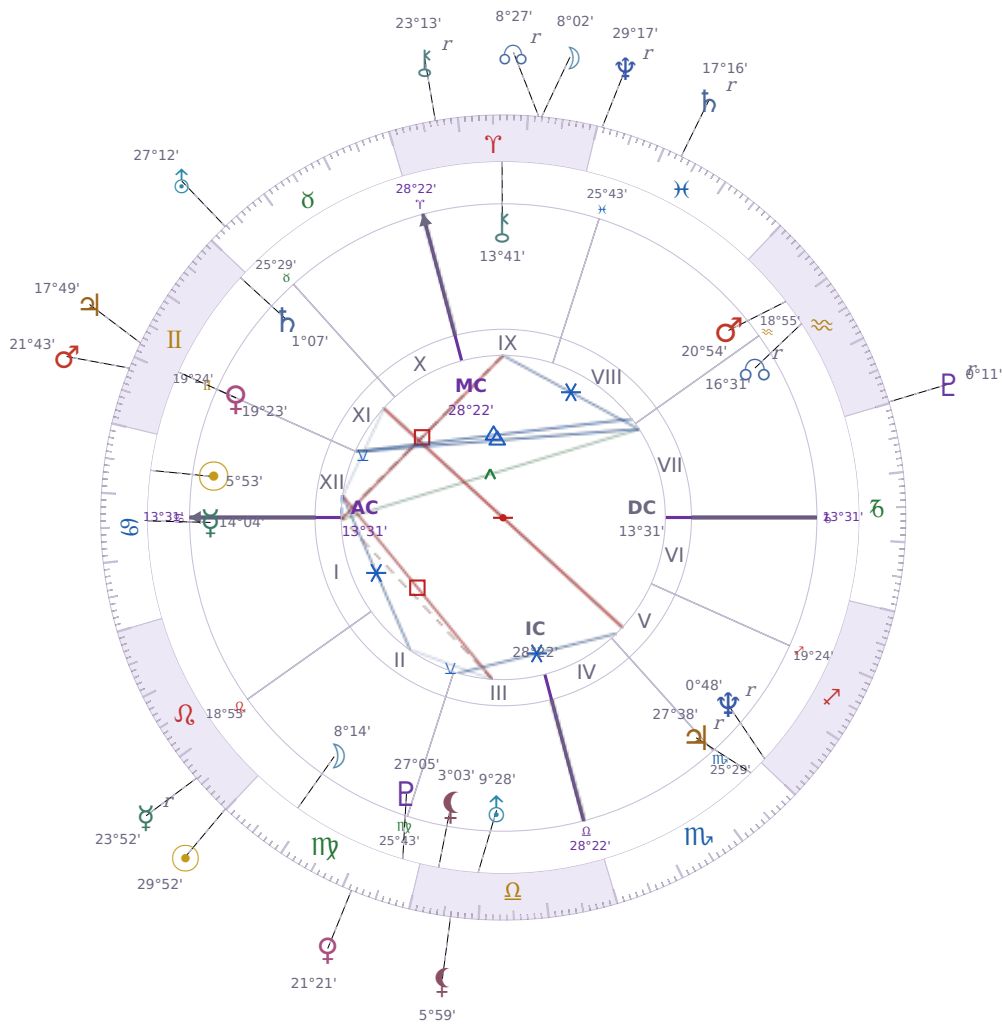

DAILY HOROSCOPE

Elon Reeve Musk

Businessman, entrepreneur, and political figure (born 1971)

♋ Cancer June 28, 1971 07:30 Pretoria

Thursday, 22 August 2024

TRANSITS FOR TODAY

☉ Sun	in ♌ Leo	29°52'59"
☾ Moon	in ♈ Aries	8°02'03"
☿ Mercury	in ♌ Leo Rx	23°52'28"
♀ Venus	in ♍ Virgo	21°21'10"
♂ Mars	in ♊ Gemini	21°43'50"
♃ Jupiter	in ♊ Gemini	17°49'17"
♄ Saturn	in ♋ Pisces Rx	17°16'32"

♅ Uranus	in ♉ Taurus	27°12'47"
♆ Neptune	in ♋ Pisces Rx	29°17'11"
♇ Pluto	in ♒ Aquarius Rx	0°11'34"
♁ Chiron	in ♈ Aries Rx	23°13'23"
♁ NNode	in ♈ Aries Rx	8°27'37"
♁ Lilith	in ♎ Libra	5°59'38"

NATAL PLANETS

☉ Sun	in ♋ Cancer	5°53'26"	XII
☾ Moon	in ♍ Virgo	8°14'52"	II
☿ Mercury	in ♋ Cancer	14°04'03"	I
♀ Venus	in ♊ Gemini	19°23'48"	XI
♂ Mars	in ♒ Aquarius	20°54'21"	VIII
♃ Jupiter	in ♏ Scorpio	27°38'52"	V Rx
♄ Saturn	in ♊ Gemini	1°07'22"	XI
♅ Uranus	in ♎ Libra	9°28'55"	III
♆ Neptune	in ♐ Sagittarius	0°48'48"	V Rx
♇ Pluto	in ♍ Virgo	27°05'36"	III
♁ Chiron	in ♈ Aries	13°41'50"	IX
♁ North Node	in ♒ Aquarius	16°31'23"	VII Rx
♁ Lilith	in ♎ Libra	3°03'14"	III