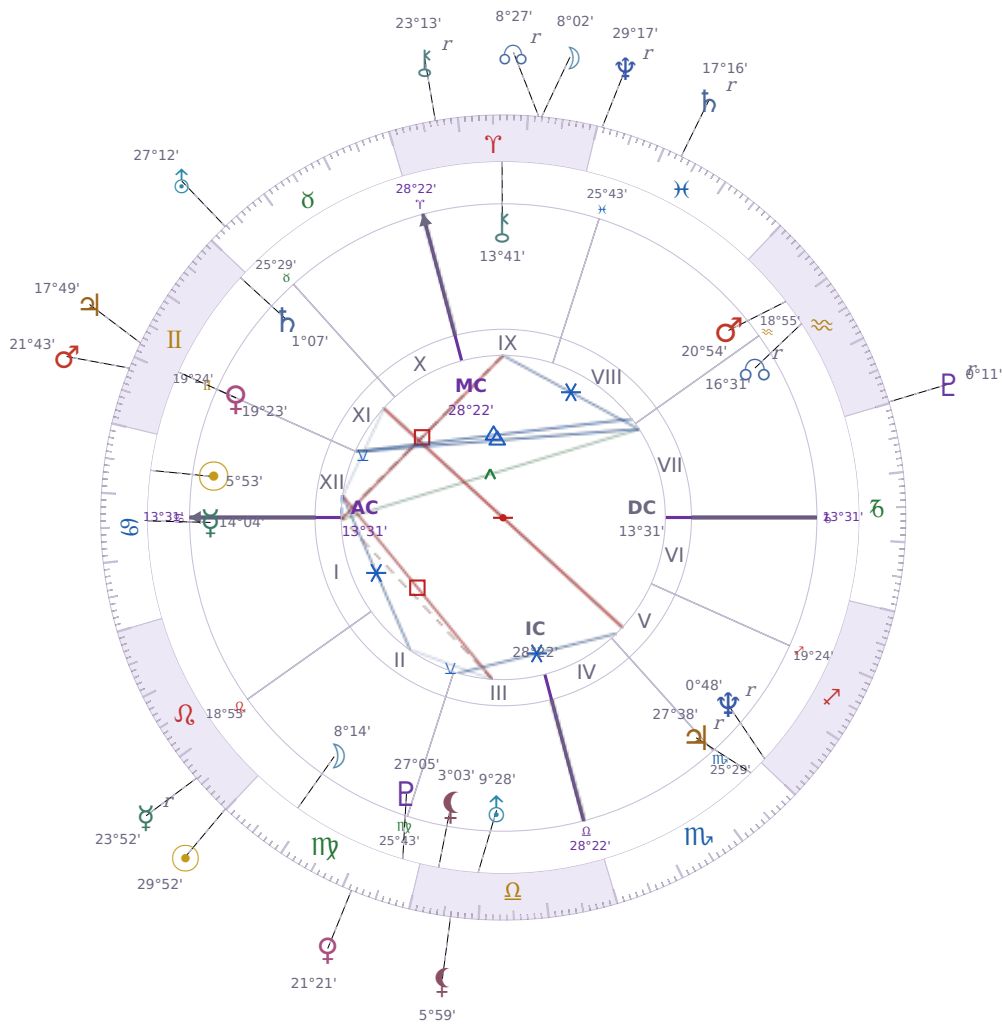

DAILY HOROSCOPE

Elon Reeve Musk

Businessman, entrepreneur, and political figure (born 1971)

♋ Cancer June 28, 1971 07:30 Pretoria

Thursday, 22 August 2024

TRANSITS FOR TODAY

☉ Sun	in ♌ Leo	29°52'59"
☾ Moon	in ♈ Aries	8°02'03"
☿ Mercury	in ♌ Leo Rx	23°52'28"
♀ Venus	in ♍ Virgo	21°21'10"
♂ Mars	in ♊ Gemini	21°43'50"
♃ Jupiter	in ♊ Gemini	17°49'17"
♄ Saturn	in ♓ Pisces Rx	17°16'32"

♅ Uranus	in ♉ Taurus	27°12'47"
♆ Neptune	in ♋ Pisces Rx	29°17'11"
♇ Pluto	in ♒ Aquarius Rx	0°11'34"
♁ Chiron	in ♈ Aries Rx	23°13'23"
♁ NNode	in ♈ Aries Rx	8°27'37"
♁ Lilith	in ♎ Libra	5°59'38"

NATAL PLANETS

☉ Sun	in ♋ Cancer	5°53'26"	XII
☾ Moon	in ♍ Virgo	8°14'52"	II
☿ Mercury	in ♋ Cancer	14°04'03"	I
♀ Venus	in ♊ Gemini	19°23'48"	XI
♂ Mars	in ♒ Aquarius	20°54'21"	VIII
♃ Jupiter	in ♏ Scorpio	27°38'52"	V Rx
♄ Saturn	in ♊ Gemini	1°07'22"	XI
♅ Uranus	in ♎ Libra	9°28'55"	III
♆ Neptune	in ♐ Sagittarius	0°48'48"	V Rx
♇ Pluto	in ♍ Virgo	27°05'36"	III
♁ Chiron	in ♈ Aries	13°41'50"	IX
♁ North Node	in ♒ Aquarius	16°31'23"	VII Rx
♁ Lilith	in ♎ Libra	3°03'14"	III