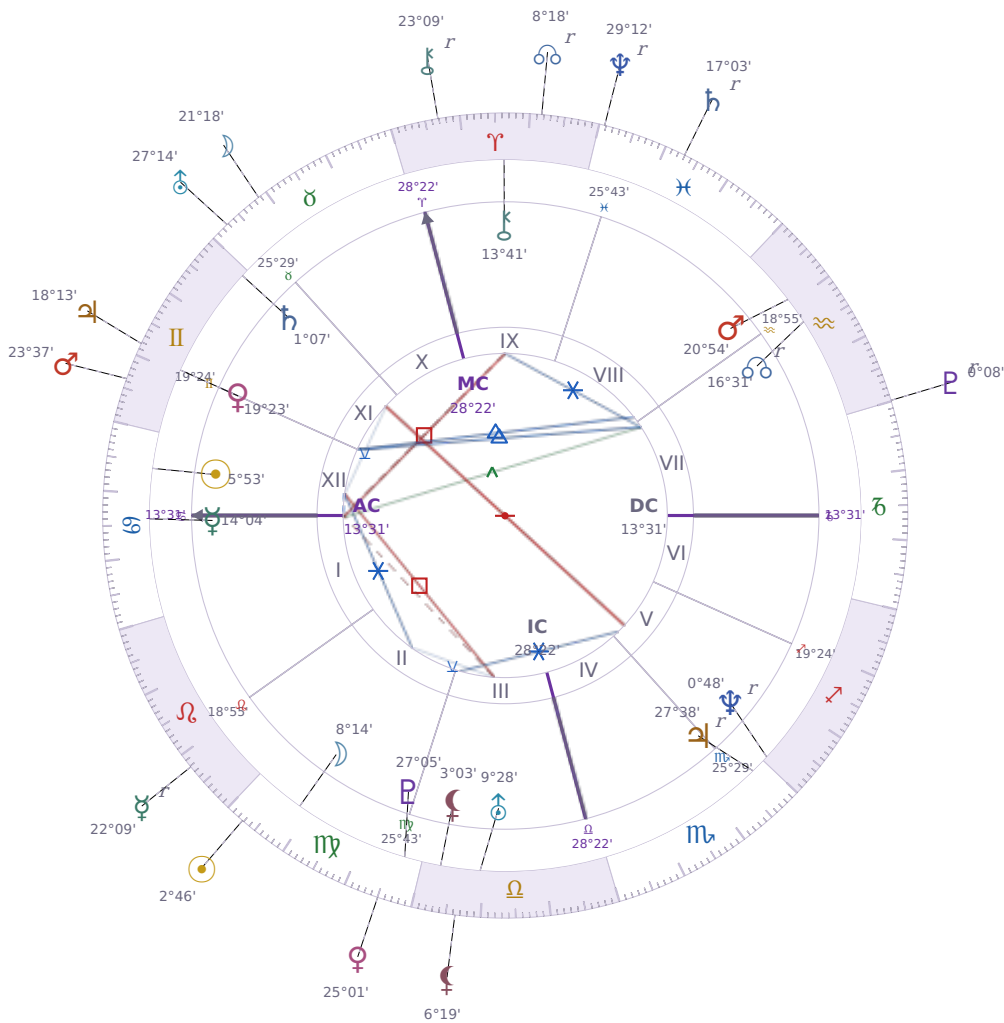

DAILY HOROSCOPE

Elon Reeve Musk

Businessman, entrepreneur, and political figure (born 1971)

♋ Cancer June 28, 1971 07:30 Pretoria

Sunday, 25 August 2024

TRANSITS FOR TODAY

☉ Sun	in ♍ Virgo	2°46'28"
☾ Moon	in ♉ Taurus	21°18'09"
☿ Mercury	in ♌ Leo Rx	22°09'02"
♀ Venus	in ♍ Virgo	25°01'45"
♂ Mars	in ♊ Gemini	23°37'38"
♃ Jupiter	in ♊ Gemini	18°13'27"
♄ Saturn	in ♏ Pisces Rx	17°03'35"

♅ Uranus	in ♉ Taurus	27°14'06"
♆ Neptune	in ♋ Pisces Rx	29°12'56"
♇ Pluto	in ♒ Aquarius Rx	0°08'04"
♁ Chiron	in ♈ Aries Rx	23°09'06"
♁ NNode	in ♈ Aries Rx	8°18'05"
♁ Lilith	in ♎ Libra	6°19'34"

NATAL PLANETS

☉ Sun	in ♋ Cancer	5°53'26"	XII
☾ Moon	in ♍ Virgo	8°14'52"	II
☿ Mercury	in ♋ Cancer	14°04'03"	I
♀ Venus	in ♊ Gemini	19°23'48"	XI
♂ Mars	in ♒ Aquarius	20°54'21"	VIII
♃ Jupiter	in ♏ Scorpio	27°38'52"	V Rx
♄ Saturn	in ♊ Gemini	1°07'22"	XI
♅ Uranus	in ♎ Libra	9°28'55"	III
♆ Neptune	in ♐ Sagittarius	0°48'48"	V Rx
♇ Pluto	in ♍ Virgo	27°05'36"	III
♁ Chiron	in ♈ Aries	13°41'50"	IX
♁ North Node	in ♒ Aquarius	16°31'23"	VII Rx
♁ Lilith	in ♎ Libra	3°03'14"	III