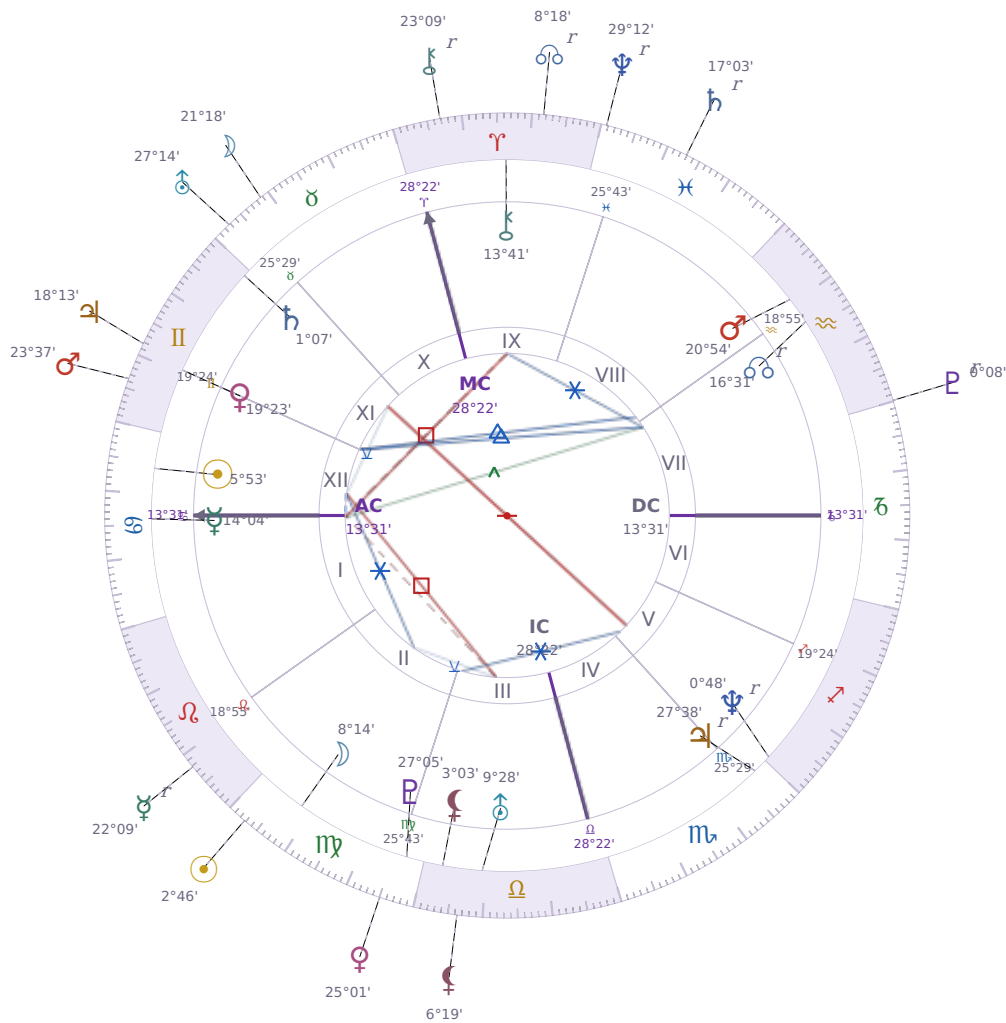

DAILY HOROSCOPE

Elon Reeve Musk

Businessman, entrepreneur, and political figure (born 1971)

♋ Cancer June 28, 1971 07:30 Pretoria

Sunday, 25 August 2024

TRANSITS FOR TODAY

☉ Sun	in ♍ Virgo	2°46'28"
☾ Moon	in ♉ Taurus	21°18'09"
☿ Mercury	in ♌ Leo Rx	22°09'02"
♀ Venus	in ♍ Virgo	25°01'45"
♂ Mars	in ♊ Gemini	23°37'38"
♃ Jupiter	in ♊ Gemini	18°13'27"
♄ Saturn	in ♋ Pisces Rx	17°03'35"