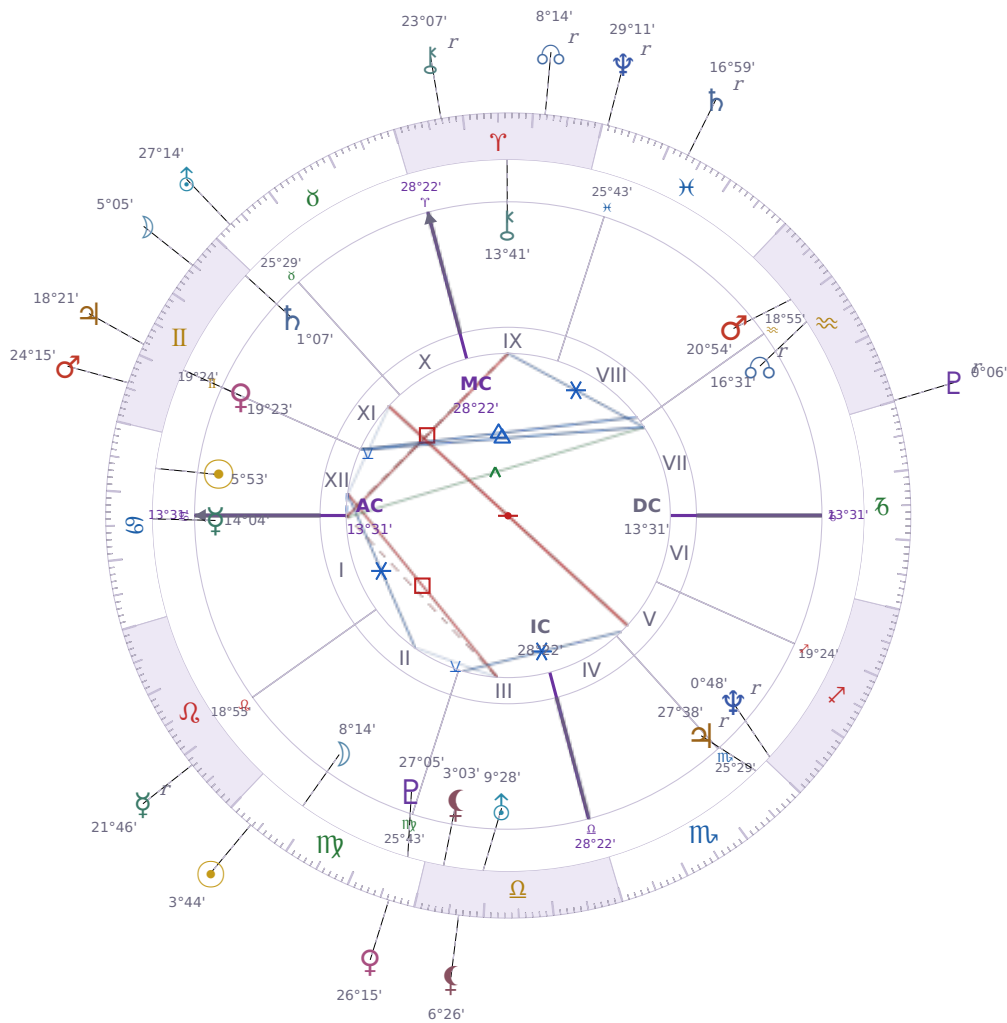

DAILY HOROSCOPE

Elon Reeve Musk

Businessman, entrepreneur, and political figure (born 1971)

♋ Cancer June 28, 1971 07:30 Pretoria

Monday, 26 August 2024

TRANSITS FOR TODAY

☉ Sun	in ♍ Virgo	3°44'22"
☾ Moon	in ♊ Gemini	5°05'51"
☿ Mercury	in ♌ Leo Rx	21°47'00"
♀ Venus	in ♍ Virgo	26°15'16"
♂ Mars	in ♊ Gemini	24°15'19"
♃ Jupiter	in ♊ Gemini	18°21'13"
♄ Saturn	in ♓ Pisces Rx	16°59'12"

♅ Uranus	in ♉ Taurus	27°14'26"
♆ Neptune	in ♋ Pisces Rx	29°11'30"
♇ Pluto	in ♒ Aquarius Rx	0°06'56"
♁ Chiron	in ♈ Aries Rx	23°07'35"
♊ NNode	in ♈ Aries Rx	8°14'54"
♁ Lilith	in ♎ Libra	6°26'13"

NATAL PLANETS

☉ Sun	in ♋ Cancer	5°53'26"	XII
☾ Moon	in ♍ Virgo	8°14'52"	II
☿ Mercury	in ♋ Cancer	14°04'03"	I
♀ Venus	in ♊ Gemini	19°23'48"	XI
♂ Mars	in ♒ Aquarius	20°54'21"	VIII
♃ Jupiter	in ♏ Scorpio	27°38'52"	V Rx
♄ Saturn	in ♊ Gemini	1°07'22"	XI
♅ Uranus	in ♎ Libra	9°28'55"	III
♆ Neptune	in ♐ Sagittarius	0°48'48"	V Rx
♇ Pluto	in ♍ Virgo	27°05'36"	III
♁ Chiron	in ♈ Aries	13°41'50"	IX
♊ North Node	in ♒ Aquarius	16°31'23"	VII Rx
♁ Lilith	in ♎ Libra	3°03'14"	III