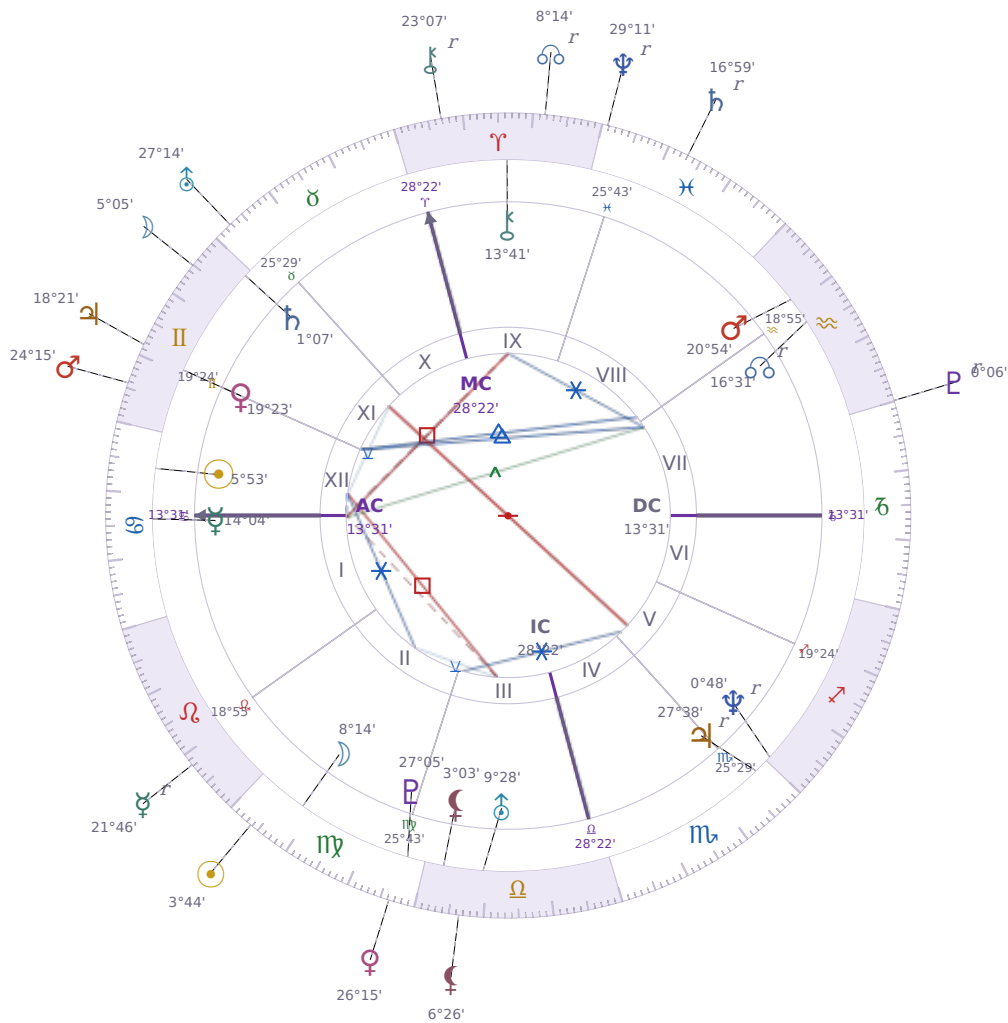

DAILY HOROSCOPE

Elon Reeve Musk

Businessman, entrepreneur, and political figure (born 1971)

♋ Cancer June 28, 1971 07:30 Pretoria

Monday, 26 August 2024

TRANSITS FOR TODAY

☉ Sun	in ♍ Virgo	3°44'22"
☾ Moon	in ♊ Gemini	5°05'51"
☿ Mercury	in ♌ Leo Rx	21°47'00"
♀ Venus	in ♍ Virgo	26°15'16"
♂ Mars	in ♊ Gemini	24°15'19"
♃ Jupiter	in ♊ Gemini	18°21'13"
♄ Saturn	in ♋ Pisces Rx	16°59'12"

♅ Uranus	in ♉ Taurus	27°14'26"
♆ Neptune	in ♓ Pisces Rx	29°11'30"
♇ Pluto	in ♒ Aquarius Rx	0°06'56"
♁ Chiron	in ♈ Aries Rx	23°07'35"
♊ NNode	in ♈ Aries Rx	8°14'54"
♁ Lilith	in ♎ Libra	6°26'13"

NATAL PLANETS

☉ Sun	in ♋ Cancer	5°53'26"	XII
☾ Moon	in ♍ Virgo	8°14'52"	II
☿ Mercury	in ♋ Cancer	14°04'03"	I
♀ Venus	in ♊ Gemini	19°23'48"	XI
♂ Mars	in ♒ Aquarius	20°54'21"	VIII
♃ Jupiter	in ♏ Scorpio	27°38'52"	V Rx
♄ Saturn	in ♊ Gemini	1°07'22"	XI
♅ Uranus	in ♎ Libra	9°28'55"	III
♆ Neptune	in ♐ Sagittarius	0°48'48"	V Rx
♇ Pluto	in ♍ Virgo	27°05'36"	III
♁ Chiron	in ♈ Aries	13°41'50"	IX
♊ North Node	in ♒ Aquarius	16°31'23"	VII Rx
♁ Lilith	in ♎ Libra	3°03'14"	III