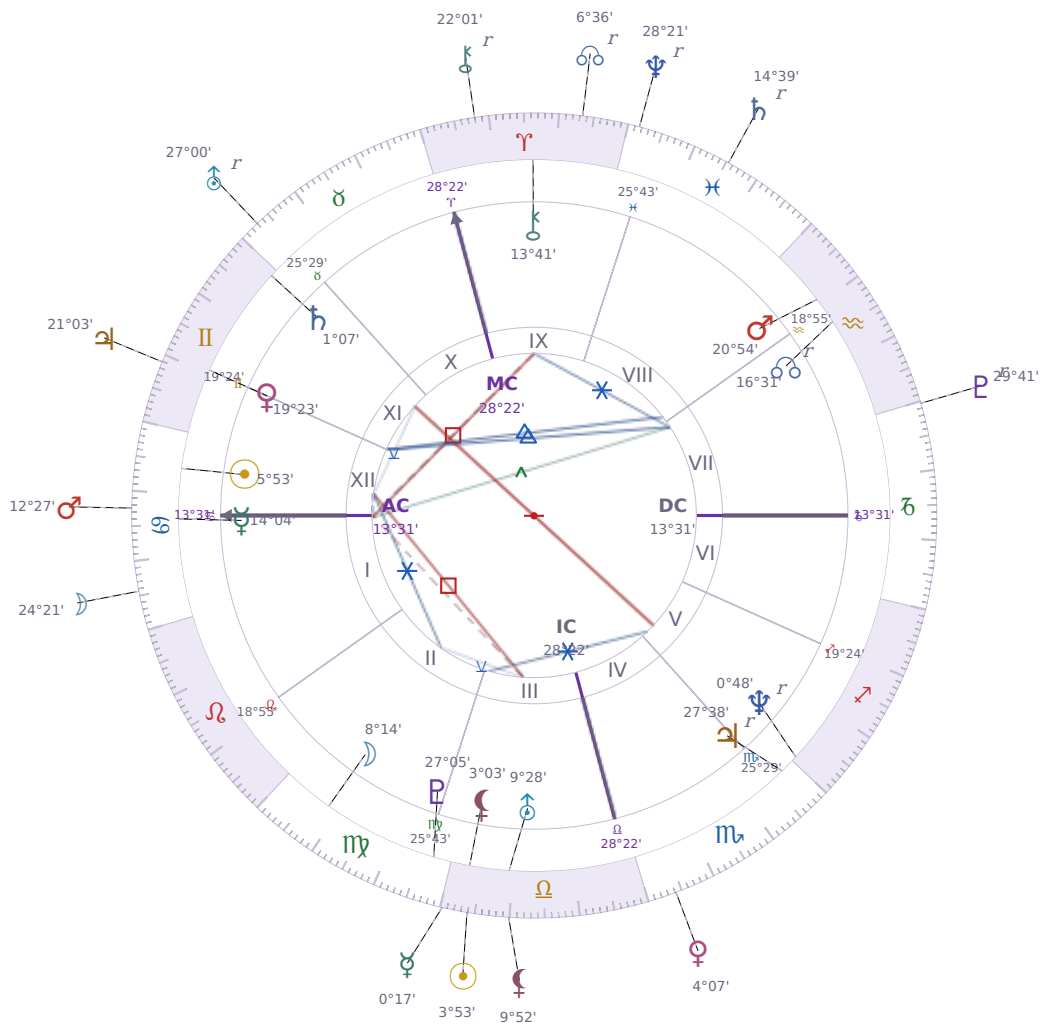

DAILY HOROSCOPE

Elon Reeve Musk

Businessman, entrepreneur, and political figure (born 1971)

♋ Cancer June 28, 1971 07:30 Pretoria

Thursday, 26 September 2024

TRANSITS FOR TODAY

☉ Sun	in ♎ Libra	3°53'18"
☾ Moon	in ♋ Cancer	24°21'11"
☿ Mercury	in ♎ Libra	0°17'38"
♀ Venus	in ♏ Scorpio	4°07'52"
♂ Mars	in ♋ Cancer	12°27'07"
♃ Jupiter	in ♊ Gemini	21°03'58"
♄ Saturn	in ♈ Pisces Rx	14°39'56"

♅ Uranus	in ♉ Taurus Rx	27°00'09"
♆ Neptune	in ♓ Pisces Rx	28°21'49"
♇ Pluto	in ♑ Capricorn Rx	29°41'57"
♁ Chiron	in ♈ Aries Rx	22°01'47"
♁ NNode	in ♈ Aries Rx	6°36'25"
♁ Lilith	in ♎ Libra	9°52'11"

NATAL PLANETS

☉ Sun	in ♋ Cancer	5°53'26"	XII
☾ Moon	in ♍ Virgo	8°14'52"	II
☿ Mercury	in ♋ Cancer	14°04'03"	I
♀ Venus	in ♊ Gemini	19°23'48"	XI
♂ Mars	in ♒ Aquarius	20°54'21"	VIII
♃ Jupiter	in ♏ Scorpio	27°38'52"	V Rx
♄ Saturn	in ♊ Gemini	1°07'22"	XI
♅ Uranus	in ♎ Libra	9°28'55"	III
♆ Neptune	in ♐ Sagittarius	0°48'48"	V Rx
♇ Pluto	in ♍ Virgo	27°05'36"	III
♁ Chiron	in ♈ Aries	13°41'50"	IX
♁ North Node	in ♒ Aquarius	16°31'23"	VII Rx
♁ Lilith	in ♎ Libra	3°03'14"	III