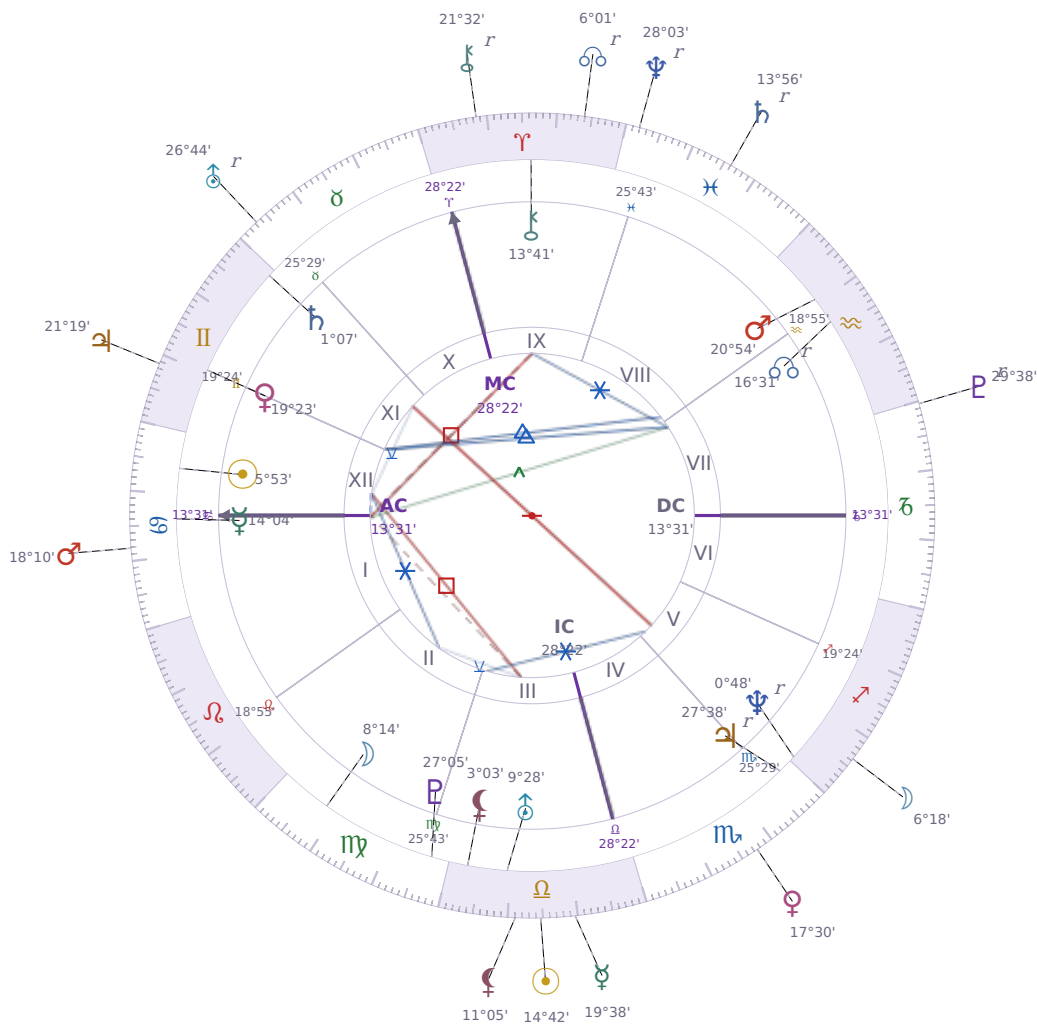

DAILY HOROSCOPE

Elon Reeve Musk

Businessman, entrepreneur, and political figure (born 1971)

♋ Cancer June 28, 1971 07:30 Pretoria

Monday, 7 October 2024

TRANSITS FOR TODAY

| | | |
|-----------|------------------|-----------|
| ☉ Sun | in ♎ Libra | 14°42'44" |
| ☾ Moon | in ♏ Sagittarius | 6°18'31" |
| ☿ Mercury | in ♋ Libra | 19°38'00" |
| ♀ Venus | in ♌ Scorpio | 17°30'21" |
| ♂ Mars | in ♋ Cancer | 18°10'29" |
| ♃ Jupiter | in ♊ Gemini | 21°19'57" |
| ♄ Saturn | in ♋ Pisces Rx | 13°56'51" |

| | | |
|-----------|-------------------|-----------|
| ♅ Uranus | in ♉ Taurus Rx | 26°44'20" |
| ♆ Neptune | in ♋ Pisces Rx | 28°03'59" |
| ♇ Pluto | in ♑ Capricorn Rx | 29°38'48" |
| ♁ Chiron | in ♈ Aries Rx | 21°32'31" |
| ♁ NNode | in ♈ Aries Rx | 6°01'27" |
| ♁ Lilith | in ♎ Libra | 11°05'16" |

NATAL PLANETS

| | | | |
|--------------|------------------|-----------|--------|
| ☉ Sun | in ♋ Cancer | 5°53'26" | XII |
| ☾ Moon | in ♍ Virgo | 8°14'52" | II |
| ☿ Mercury | in ♋ Cancer | 14°04'03" | I |
| ♀ Venus | in ♊ Gemini | 19°23'48" | XI |
| ♂ Mars | in ♒ Aquarius | 20°54'21" | VIII |
| ♃ Jupiter | in ♏ Scorpio | 27°38'52" | V Rx |
| ♄ Saturn | in ♊ Gemini | 1°07'22" | XI |
| ♅ Uranus | in ♎ Libra | 9°28'55" | III |
| ♆ Neptune | in ♐ Sagittarius | 0°48'48" | V Rx |
| ♇ Pluto | in ♍ Virgo | 27°05'36" | III |
| ♁ Chiron | in ♈ Aries | 13°41'50" | IX |
| ♁ North Node | in ♒ Aquarius | 16°31'23" | VII Rx |
| ♁ Lilith | in ♎ Libra | 3°03'14" | III |