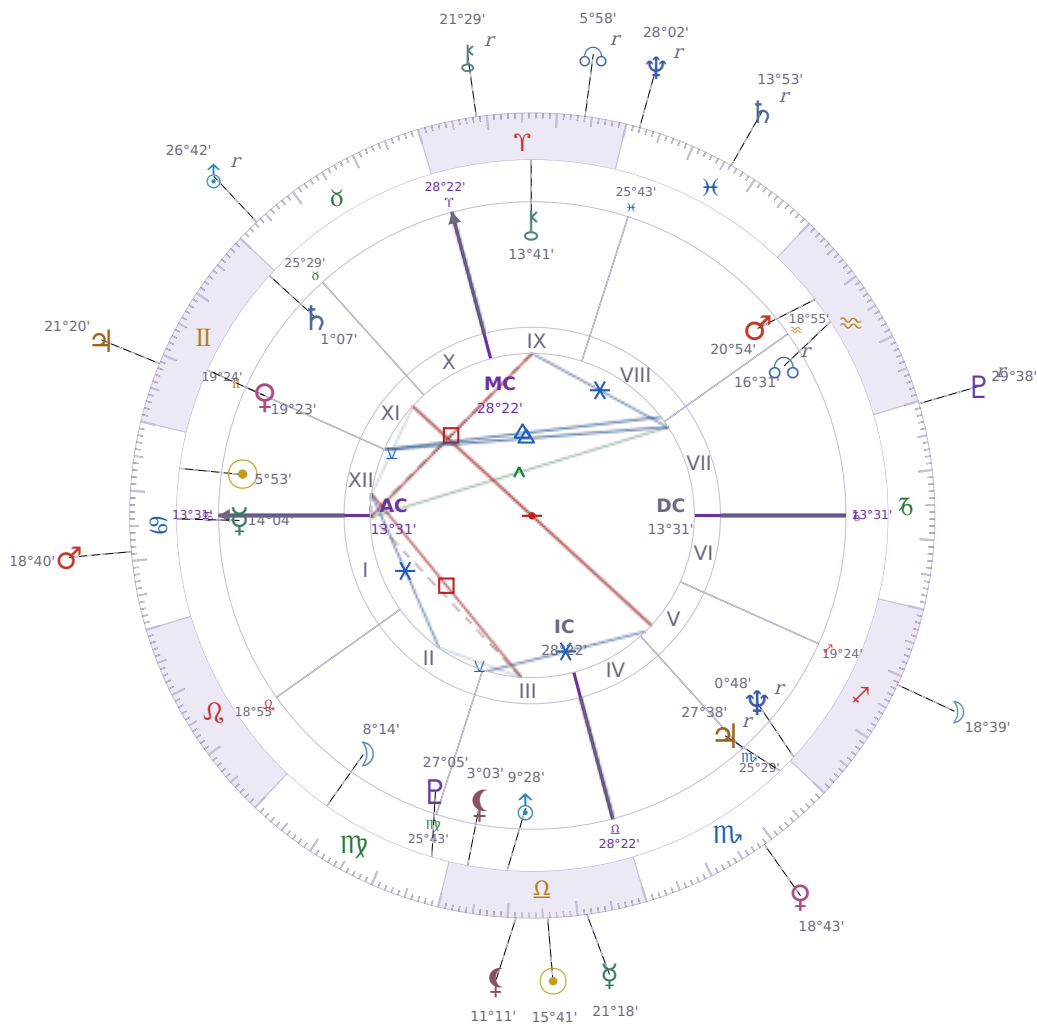

DAILY HOROSCOPE

Elon Reeve Musk

Businessman, entrepreneur, and political figure (born 1971)

♋ Cancer June 28, 1971 07:30 Pretoria

Tuesday, 8 October 2024

TRANSITS FOR TODAY

| | | |
|-----------|-----------------------|-----------|
| ☉ Sun | in ♎ Libra | 15°41'58" |
| ☾ Moon | in ♐ Sagittarius | 18°39'04" |
| ☿ Mercury | in ♎ Libra | 21°18'38" |
| ♀ Venus | in ♏ Scorpio | 18°43'11" |
| ♂ Mars | in ♋ Cancer | 18°40'14" |
| ♃ Jupiter | in ♊ Gemini | 21°20'12" |
| ♄ Saturn | in ♈ Pisces Rx | 13°53'17" |

| | | |
|-----------|-------------------|-----------|
| ♅ Uranus | in ♉ Taurus Rx | 26°42'39" |
| ♆ Neptune | in ♋ Pisces Rx | 28°02'25" |
| ♇ Pluto | in ♑ Capricorn Rx | 29°38'41" |
| ♁ Chiron | in ♈ Aries Rx | 21°29'47" |
| ♁ NNode | in ♈ Aries Rx | 5°58'16" |
| ♁ Lilith | in ♎ Libra | 11°11'55" |

NATAL PLANETS

| | | | |
|--------------|------------------|-----------|--------|
| ☉ Sun | in ♋ Cancer | 5°53'26" | XII |
| ☾ Moon | in ♍ Virgo | 8°14'52" | II |
| ☿ Mercury | in ♋ Cancer | 14°04'03" | I |
| ♀ Venus | in ♊ Gemini | 19°23'48" | XI |
| ♂ Mars | in ♒ Aquarius | 20°54'21" | VIII |
| ♃ Jupiter | in ♏ Scorpio | 27°38'52" | V Rx |
| ♄ Saturn | in ♊ Gemini | 1°07'22" | XI |
| ♅ Uranus | in ♎ Libra | 9°28'55" | III |
| ♆ Neptune | in ♐ Sagittarius | 0°48'48" | V Rx |
| ♇ Pluto | in ♍ Virgo | 27°05'36" | III |
| ♁ Chiron | in ♈ Aries | 13°41'50" | IX |
| ♁ North Node | in ♒ Aquarius | 16°31'23" | VII Rx |
| ♁ Lilith | in ♎ Libra | 3°03'14" | III |