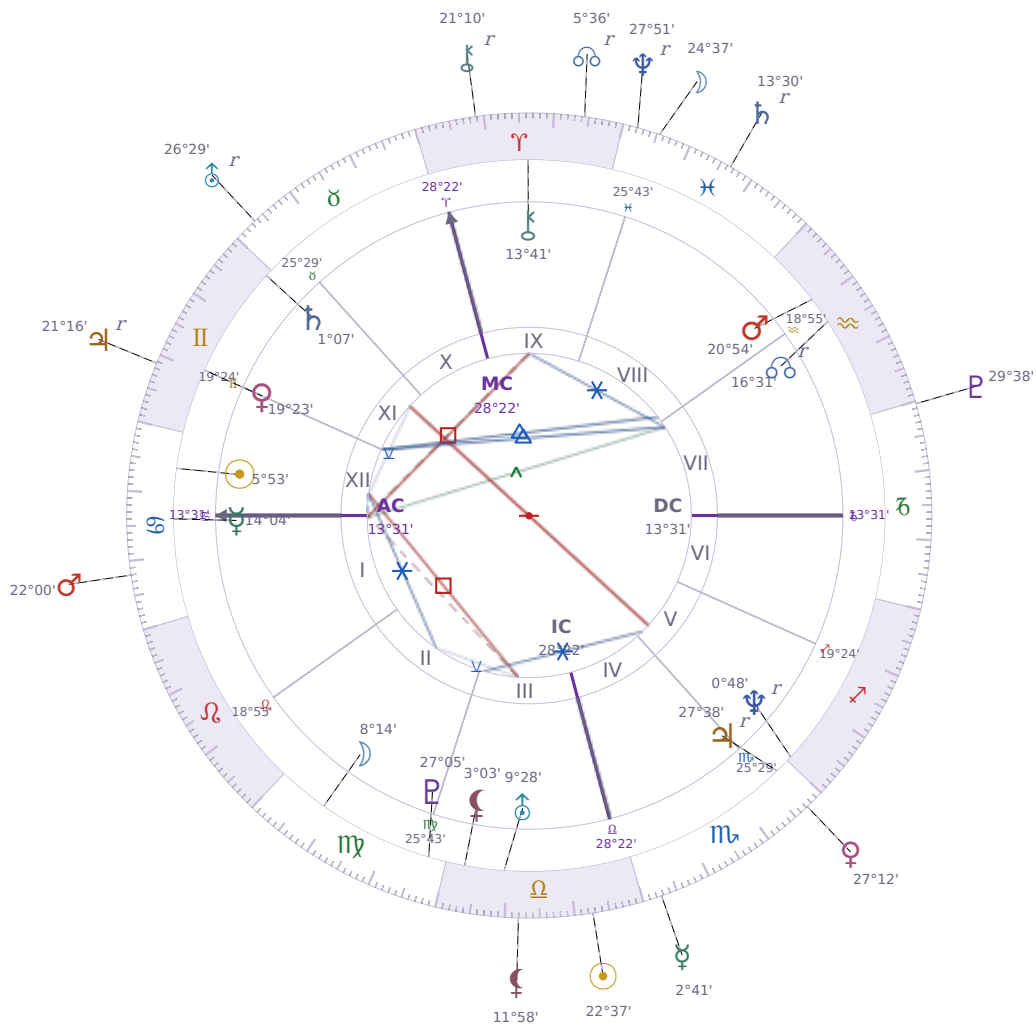

DAILY HOROSCOPE

Elon Reeve Musk

Businessman, entrepreneur, and political figure (born 1971)

♋ Cancer June 28, 1971 07:30 Pretoria

Tuesday, 15 October 2024

TRANSITS FOR TODAY

☉ Sun	in ♎ Libra	22°37'27"
☾ Moon	in ♓ Pisces	24°37'42"
☿ Mercury	in ♏ Scorpio	2°41'58"
♀ Venus	in ♏ Scorpio	27°12'14"
♂ Mars	in ♋ Cancer	22°00'56"
♃ Jupiter	in ♊ Gemini Rx	21°16'23"
♄ Saturn	in ♓ Pisces Rx	13°30'25"

♅ Uranus	in ♉ Taurus Rx	26°29'53"
♆ Neptune	in ♓ Pisces Rx	27°51'48"
♇ Pluto	in ♑ Capricorn	29°38'41"
♄ Chiron	in ♈ Aries Rx	21°10'36"
♁ NNode	in ♈ Aries Rx	5°36'02"
♁ Lilith	in ♎ Libra	11°58'26"

## NATAL PLANETS

☉ Sun	in ♋ Cancer	5°53'26"	XII
☾ Moon	in ♍ Virgo	8°14'52"	II
☿ Mercury	in ♋ Cancer	14°04'03"	I
♀ Venus	in ♊ Gemini	19°23'48"	XI
♂ Mars	in ♒ Aquarius	20°54'21"	VIII
♃ Jupiter	in ♏ Scorpio	27°38'52"	V Rx
♄ Saturn	in ♊ Gemini	1°07'22"	XI
♅ Uranus	in ♎ Libra	9°28'55"	III
♆ Neptune	in ♐ Sagittarius	0°48'48"	V Rx
♇ Pluto	in ♍ Virgo	27°05'36"	III
♄ Chiron	in ♈ Aries	13°41'50"	IX
♁ North Node	in ♒ Aquarius	16°31'23"	VII Rx
♁ Lilith	in ♎ Libra	3°03'14"	III

## KEY TRANSIT FACTORS