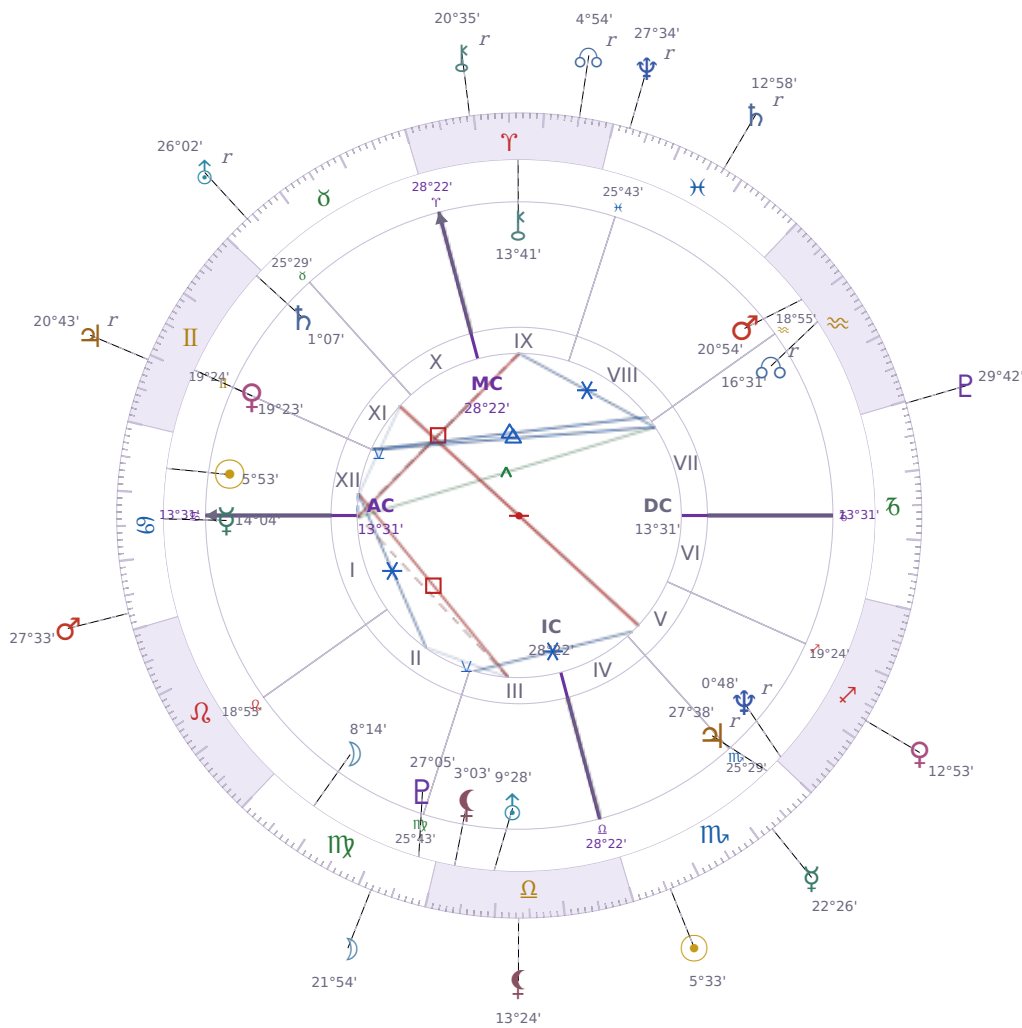

DAILY HOROSCOPE

Elon Reeve Musk

Businessman, entrepreneur, and political figure (born 1971)

♋ Cancer June 28, 1971 07:30 Pretoria

Monday, 28 October 2024

TRANSITS FOR TODAY

☉ Sun	in ♏ Scorpio	5°33'25"
☾ Moon	in ♍ Virgo	21°54'08"
☿ Mercury	in ♏ Scorpio	22°26'44"
♀ Venus	in ♐ Sagittarius	12°53'43"
♂ Mars	in ♋ Cancer	27°33'41"
♃ Jupiter	in ♊ Gemini Rx	20°43'27"
♄ Saturn	in ♓ Pisces Rx	12°58'36"

♅ Uranus	in ♉ Taurus Rx	26°02'12"
♆ Neptune	in ♋ Pisces Rx	27°34'13"
♇ Pluto	in ♏ Capricorn	29°42'25"
♁ Chiron	in ♈ Aries Rx	20°35'25"
♊ NNode	in ♈ Aries Rx	4°54'44"
♁ Lilith	in ♎ Libra	13°24'50"

NATAL PLANETS