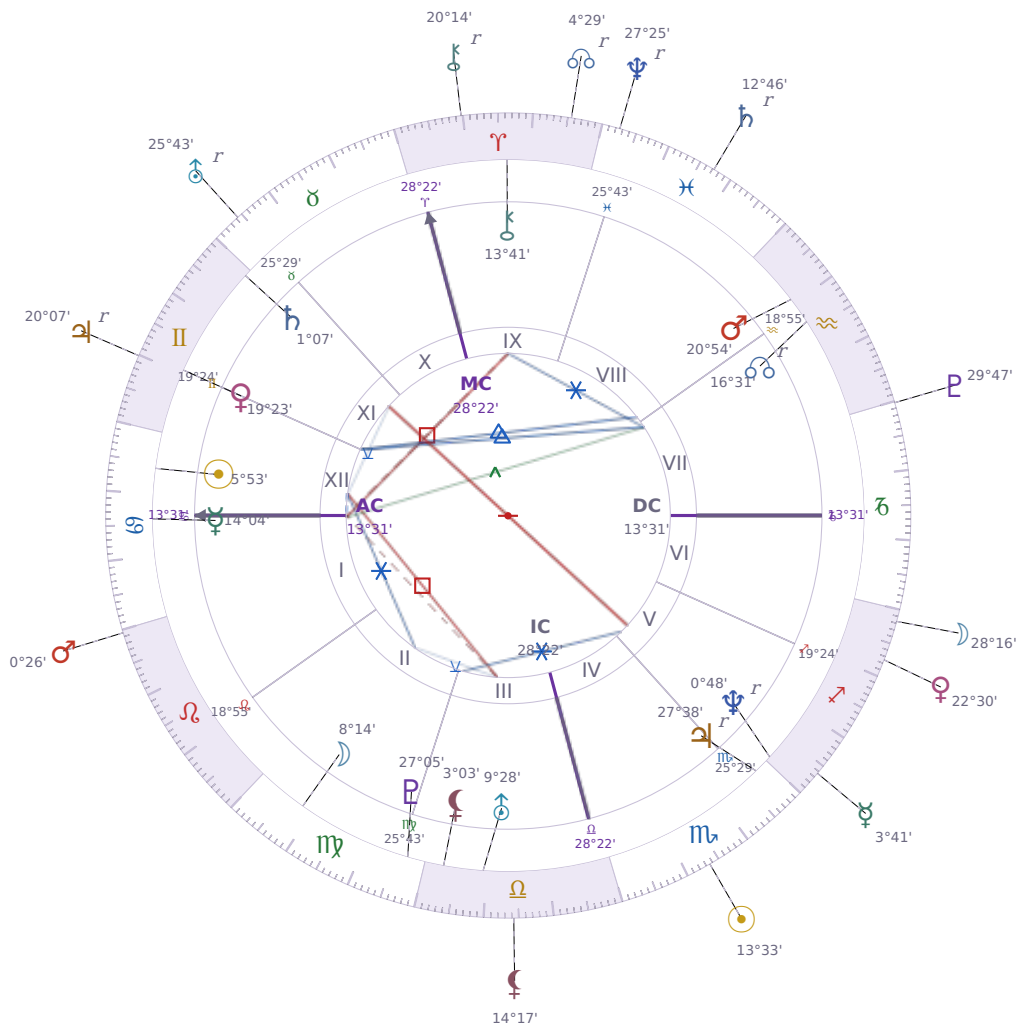

DAILY HOROSCOPE

Elon Reeve Musk

Businessman, entrepreneur, and political figure (born 1971)

♋ Cancer June 28, 1971 07:30 Pretoria

Tuesday, 5 November 2024

TRANSITS FOR TODAY

☉ Sun	in ♏ Scorpio	13°33'53"
☾ Moon	in ♐ Sagittarius	28°16'03"
☿ Mercury	in ♐ Sagittarius	3°41'59"
♀ Venus	in ♐ Sagittarius	22°30'18"
♂ Mars	in ♌ Leo	0°26'47"
♃ Jupiter	in ♊ Gemini Rx	20°07'14"
♄ Saturn	in ♓ Pisces Rx	12°46'55"

♅ Uranus	in ♉ Taurus Rx	25°43'15"
♆ Neptune	in ♓ Pisces Rx	27°25'12"
♇ Pluto	in ♏ Capricorn	29°47'07"
♁ Chiron	in ♈ Aries Rx	20°14'58"
♊ NNode	in ♈ Aries Rx	4°29'18"
♁ Lilith	in ♎ Libra	14°18'00"

NATAL PLANETS

☉ Sun	in ♋ Cancer	5°53'26"	XII
☾ Moon	in ♍ Virgo	8°14'52"	II
☿ Mercury	in ♋ Cancer	14°04'03"	I
♀ Venus	in ♊ Gemini	19°23'48"	XI
♂ Mars	in ♒ Aquarius	20°54'21"	VIII
♃ Jupiter	in ♏ Scorpio	27°38'52"	V Rx
♄ Saturn	in ♊ Gemini	1°07'22"	XI
♅ Uranus	in ♎ Libra	9°28'55"	III
♆ Neptune	in ♐ Sagittarius	0°48'48"	V Rx
♇ Pluto	in ♍ Virgo	27°05'36"	III
♁ Chiron	in ♈ Aries	13°41'50"	IX
♊ North Node	in ♒ Aquarius	16°31'23"	VII Rx
♁ Lilith	in ♎ Libra	3°03'14"	III