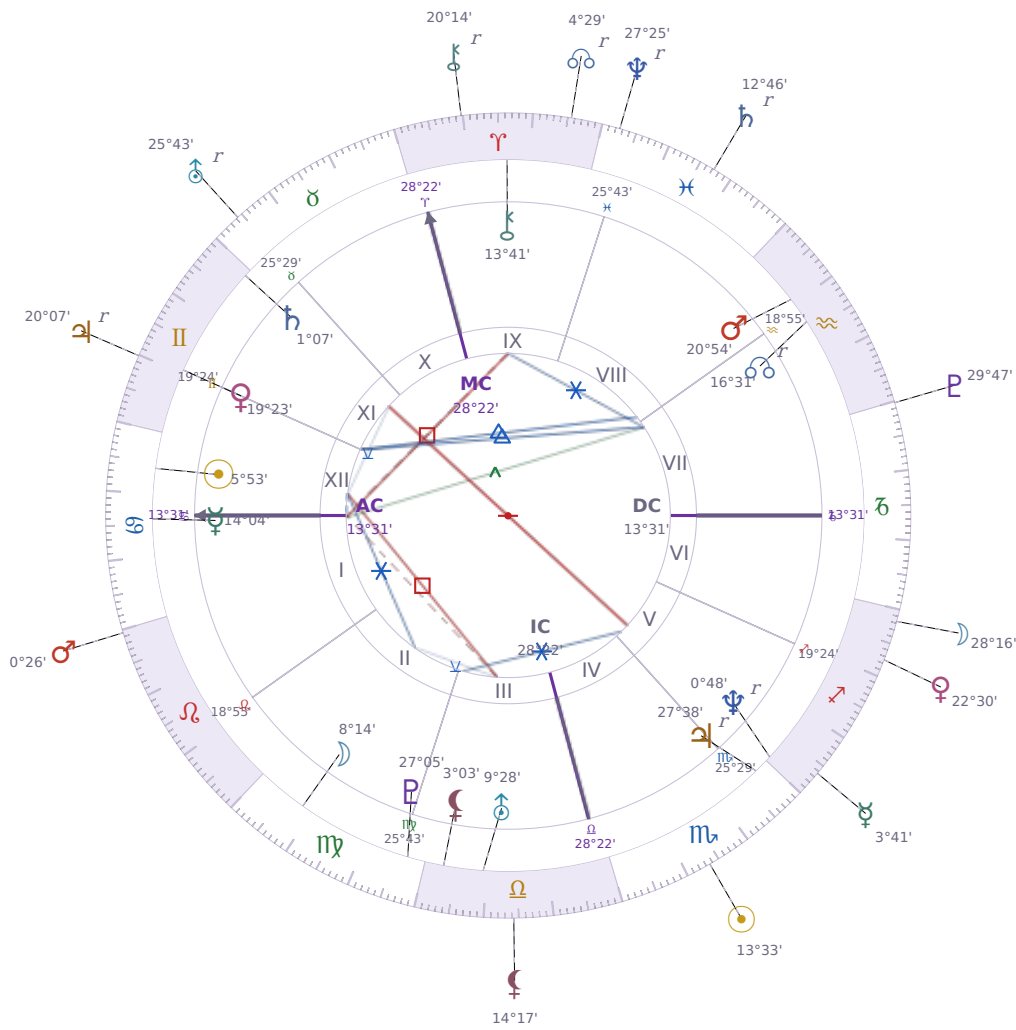

DAILY HOROSCOPE

Elon Reeve Musk

Businessman, entrepreneur, and political figure (born 1971)

♋ Cancer June 28, 1971 07:30 Pretoria

Tuesday, 5 November 2024

TRANSITS FOR TODAY

☉ Sun	in ♏ Scorpio	13°33'53"
☾ Moon	in ♐ Sagittarius	28°16'03"
☿ Mercury	in ♐ Sagittarius	3°41'59"
♀ Venus	in ♐ Sagittarius	22°30'18"
♂ Mars	in ♌ Leo	0°26'47"
♃ Jupiter	in ♊ Gemini Rx	20°07'14"
♄ Saturn	in ♋ Pisces Rx	12°46'55"

♅ Uranus	in ♉ Taurus Rx	25°43'15"
♆ Neptune	in ♓ Pisces Rx	27°25'12"
♇ Pluto	in ♑ Capricorn	29°47'07"
♁ Chiron	in ♈ Aries Rx	20°14'58"
♊ NNode	in ♈ Aries Rx	4°29'18"
♁ Lilith	in ♎ Libra	14°18'00"

NATAL PLANETS

☉ Sun	in ♋ Cancer	5°53'26"	XII
☾ Moon	in ♍ Virgo	8°14'52"	II
☿ Mercury	in ♋ Cancer	14°04'03"	I
♀ Venus	in ♊ Gemini	19°23'48"	XI
♂ Mars	in ♒ Aquarius	20°54'21"	VIII
♃ Jupiter	in ♏ Scorpio	27°38'52"	V Rx
♄ Saturn	in ♊ Gemini	1°07'22"	XI
♅ Uranus	in ♎ Libra	9°28'55"	III
♆ Neptune	in ♐ Sagittarius	0°48'48"	V Rx
♇ Pluto	in ♍ Virgo	27°05'36"	III
♁ Chiron	in ♈ Aries	13°41'50"	IX
♊ North Node	in ♒ Aquarius	16°31'23"	VII Rx
♁ Lilith	in ♎ Libra	3°03'14"	III