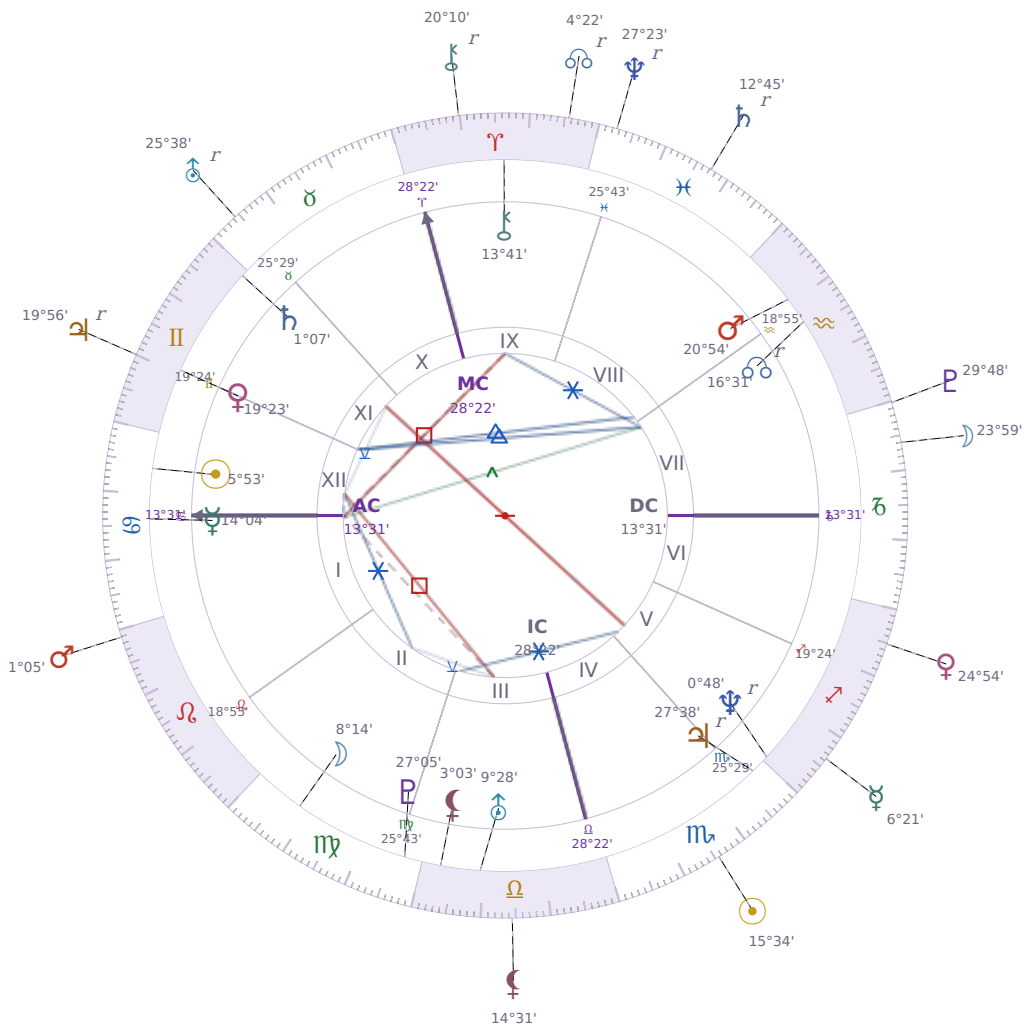

DAILY HOROSCOPE

Elon Reeve Musk

Businessman, entrepreneur, and political figure (born 1971)

♋ Cancer June 28, 1971 07:30 Pretoria

Thursday, 7 November 2024

TRANSITS FOR TODAY

☉ Sun	in ♏ Scorpio	15°34'17"
☾ Moon	in ♐ Capricorn	23°59'04"
☿ Mercury	in ♐ Sagittarius	6°21'59"
♀ Venus	in ♐ Sagittarius	24°54'01"
♂ Mars	in ♌ Leo	1°05'38"
♃ Jupiter	in ♊ Gemini Rx	19°56'28"
♄ Saturn	in ♋ Pisces Rx	12°45'01"

♅ Uranus	in ♉ Taurus Rx	25°38'22"
♆ Neptune	in ♋ Pisces Rx	27°23'13"
♇ Pluto	in ♏ Capricorn	29°48'35"
♁ Chiron	in ♈ Aries Rx	20°10'05"
♁ NNode	in ♈ Aries Rx	4°22'57"
♁ Lilith	in ♎ Libra	14°31'18"

NATAL PLANETS

☉ Sun	in ♋ Cancer	5°53'26"	XII
☾ Moon	in ♍ Virgo	8°14'52"	II
☿ Mercury	in ♋ Cancer	14°04'03"	I
♀ Venus	in ♊ Gemini	19°23'48"	XI
♂ Mars	in ♒ Aquarius	20°54'21"	VIII
♃ Jupiter	in ♏ Scorpio	27°38'52"	V Rx
♄ Saturn	in ♊ Gemini	1°07'22"	XI
♅ Uranus	in ♎ Libra	9°28'55"	III
♆ Neptune	in ♐ Sagittarius	0°48'48"	V Rx
♇ Pluto	in ♍ Virgo	27°05'36"	III
♁ Chiron	in ♈ Aries	13°41'50"	IX
♁ North Node	in ♒ Aquarius	16°31'23"	VII Rx
♁ Lilith	in ♎ Libra	3°03'14"	III