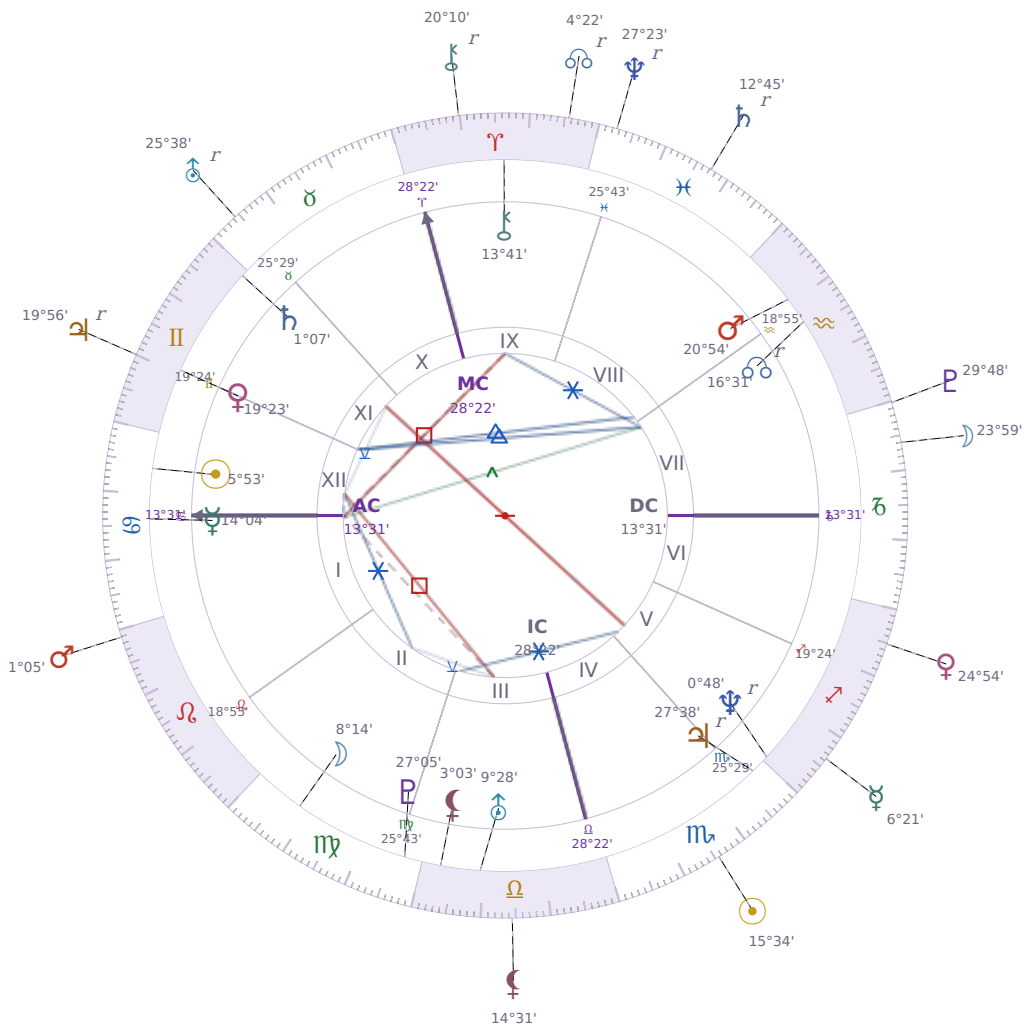

DAILY HOROSCOPE

Elon Reeve Musk

Businessman, entrepreneur, and political figure (born 1971)

♋ Cancer June 28, 1971 07:30 Pretoria

Thursday, 7 November 2024

TRANSITS FOR TODAY

☉ Sun	in ♏ Scorpio	15°34'17"
☾ Moon	in ♑ Capricorn	23°59'04"
☿ Mercury	in ♐ Sagittarius	6°21'59"
♀ Venus	in ♐ Sagittarius	24°54'01"
♂ Mars	in ♌ Leo	1°05'38"
♃ Jupiter	in ♊ Gemini Rx	19°56'28"
♄ Saturn	in ♓ Pisces Rx	12°45'01"

♅ Uranus	in ♉ Taurus Rx	25°38'22"
♆ Neptune	in ♋ Pisces Rx	27°23'13"
♇ Pluto	in ♏ Capricorn	29°48'35"
♁ Chiron	in ♈ Aries Rx	20°10'05"
♁ NNode	in ♈ Aries Rx	4°22'57"
♁ Lilith	in ♎ Libra	14°31'18"

NATAL PLANETS

☉ Sun	in ♋ Cancer	5°53'26"	XII
☾ Moon	in ♍ Virgo	8°14'52"	II
☿ Mercury	in ♋ Cancer	14°04'03"	I
♀ Venus	in ♊ Gemini	19°23'48"	XI
♂ Mars	in ♒ Aquarius	20°54'21"	VIII
♃ Jupiter	in ♏ Scorpio	27°38'52"	V Rx
♄ Saturn	in ♊ Gemini	1°07'22"	XI
♅ Uranus	in ♎ Libra	9°28'55"	III
♆ Neptune	in ♐ Sagittarius	0°48'48"	V Rx
♇ Pluto	in ♍ Virgo	27°05'36"	III
♁ Chiron	in ♈ Aries	13°41'50"	IX
♁ North Node	in ♒ Aquarius	16°31'23"	VII Rx
♁ Lilith	in ♎ Libra	3°03'14"	III