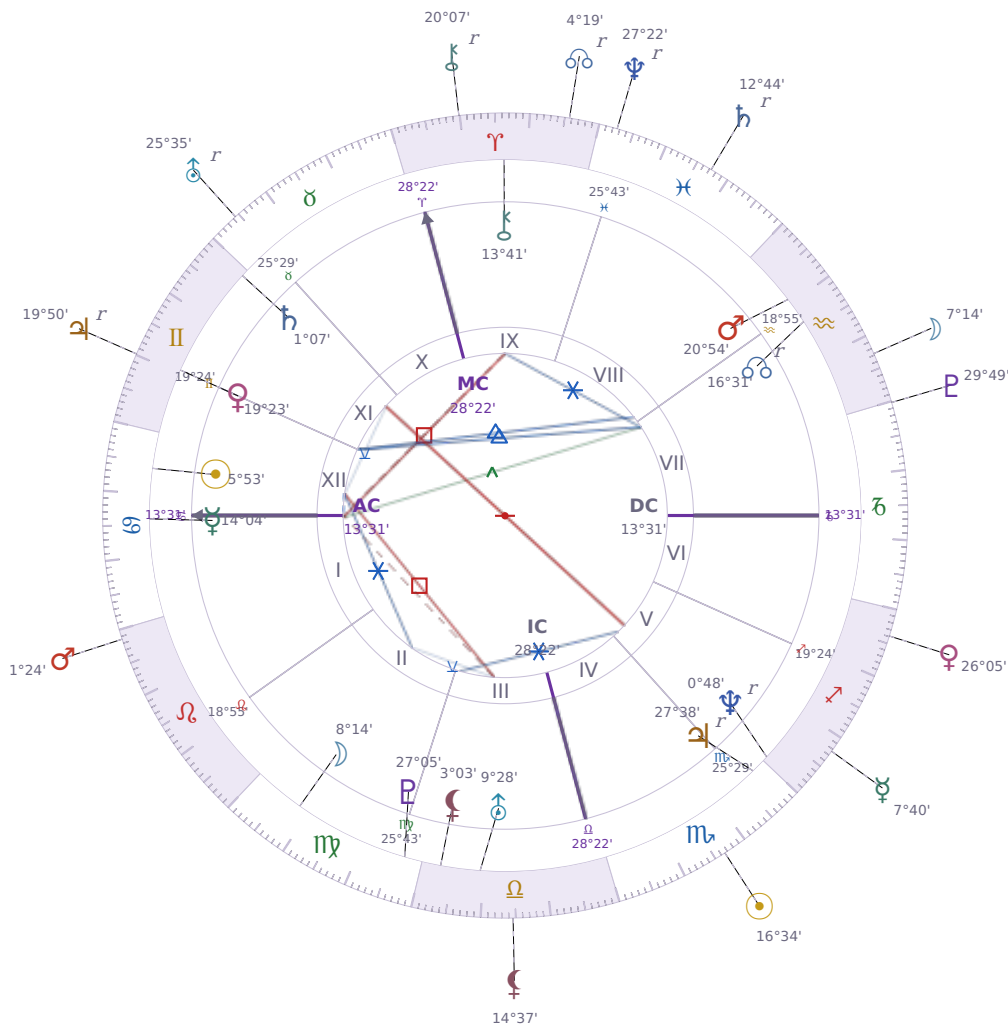

DAILY HOROSCOPE

Elon Reeve Musk

Businessman, entrepreneur, and political figure (born 1971)

♋ Cancer June 28, 1971 07:30 Pretoria

Friday, 8 November 2024

TRANSITS FOR TODAY

☉ Sun	in ♏ Scorpio	16°34'32"
☾ Moon	in ♒ Aquarius	7°14'04"
☿ Mercury	in ♐ Sagittarius	7°40'13"
♀ Venus	in ♐ Sagittarius	26°05'48"
♂ Mars	in ♌ Leo	1°24'21"
♃ Jupiter	in ♊ Gemini Rx	19°50'50"
♄ Saturn	in ♓ Pisces Rx	12°44'13"

♅ Uranus	in	♉ Taurus Rx	25°35'55"
♆ Neptune	in	♓ Pisces Rx	27°22'16"
♇ Pluto	in	♑ Capricorn	29°49'21"
♁ Chiron	in	♈ Aries Rx	20°07'42"
♁ NNode	in	♈ Aries Rx	4°19'47"
♁ Lilith	in	♎ Libra	14°37'57"

NATAL PLANETS

☉ Sun	in	♋ Cancer	5°53'26"	XII
☾ Moon	in	♍ Virgo	8°14'52"	II
☿ Mercury	in	♋ Cancer	14°04'03"	I
♀ Venus	in	♊ Gemini	19°23'48"	XI
♂ Mars	in	♒ Aquarius	20°54'21"	VIII
♃ Jupiter	in	♏ Scorpio	27°38'52"	V Rx
♄ Saturn	in	♊ Gemini	1°07'22"	XI
♅ Uranus	in	♎ Libra	9°28'55"	III
♆ Neptune	in	♐ Sagittarius	0°48'48"	V Rx
♇ Pluto	in	♍ Virgo	27°05'36"	III
♁ Chiron	in	♈ Aries	13°41'50"	IX
♁ North Node	in	♒ Aquarius	16°31'23"	VII Rx
♁ Lilith	in	♎ Libra	3°03'14"	III