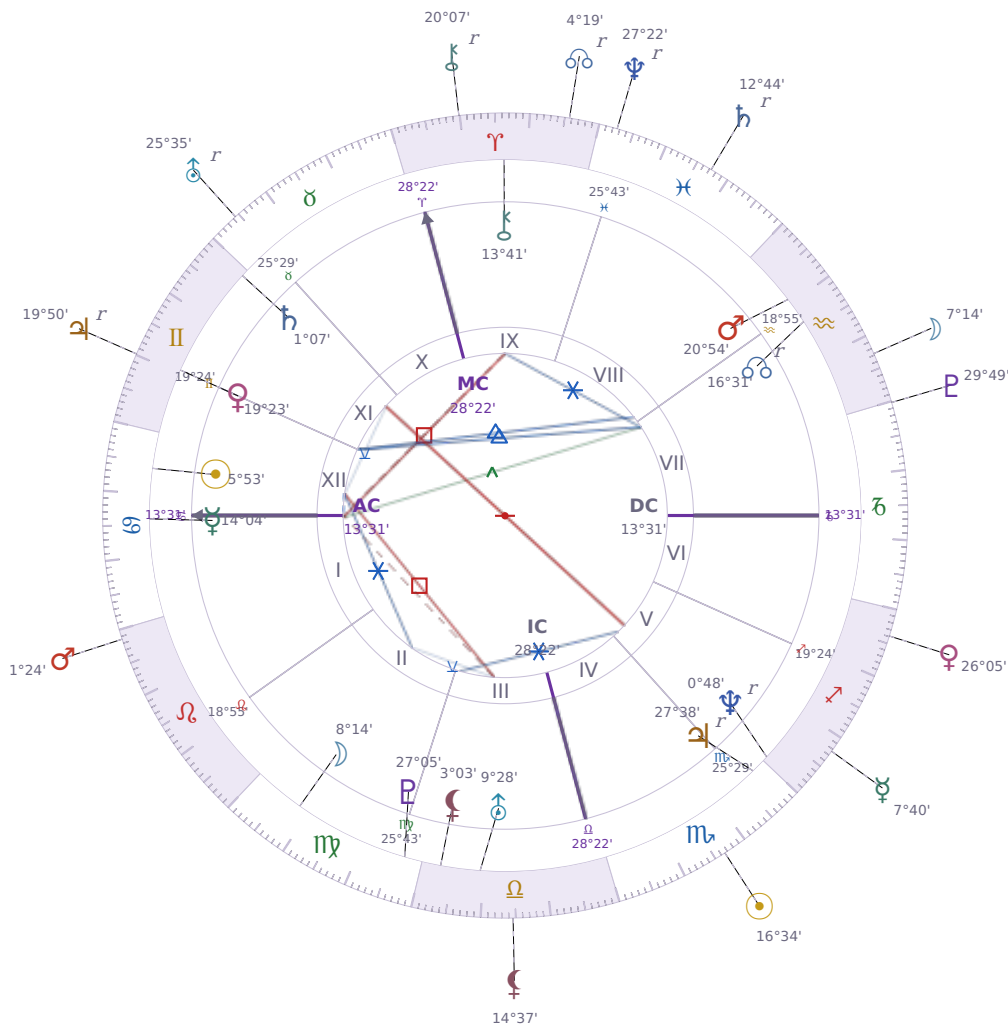

DAILY HOROSCOPE

Elon Reeve Musk

Businessman, entrepreneur, and political figure (born 1971)

♋ Cancer June 28, 1971 07:30 Pretoria

Friday, 8 November 2024

TRANSITS FOR TODAY

☉ Sun	in ♏ Scorpio	16°34'32"
☾ Moon	in ♒ Aquarius	7°14'04"
☿ Mercury	in ♐ Sagittarius	7°40'13"
♀ Venus	in ♐ Sagittarius	26°05'48"
♂ Mars	in ♌ Leo	1°24'21"
♃ Jupiter	in ♊ Gemini Rx	19°50'50"
♄ Saturn	in ♓ Pisces Rx	12°44'13"

♅ Uranus	in ♉ Taurus Rx	25°35'55"
♆ Neptune	in ♋ Pisces Rx	27°22'16"
♇ Pluto	in ♏ Capricorn	29°49'21"
♁ Chiron	in ♈ Aries Rx	20°07'42"
♁ NNode	in ♈ Aries Rx	4°19'47"
♁ Lilith	in ♎ Libra	14°37'57"

NATAL PLANETS

☉ Sun	in ♋ Cancer	5°53'26"	XII
☾ Moon	in ♍ Virgo	8°14'52"	II
☿ Mercury	in ♋ Cancer	14°04'03"	I
♀ Venus	in ♊ Gemini	19°23'48"	XI
♂ Mars	in ♒ Aquarius	20°54'21"	VIII
♃ Jupiter	in ♏ Scorpio	27°38'52"	V Rx
♄ Saturn	in ♊ Gemini	1°07'22"	XI
♅ Uranus	in ♎ Libra	9°28'55"	III
♆ Neptune	in ♐ Sagittarius	0°48'48"	V Rx
♇ Pluto	in ♍ Virgo	27°05'36"	III
♁ Chiron	in ♈ Aries	13°41'50"	IX
♁ North Node	in ♒ Aquarius	16°31'23"	VII Rx
♁ Lilith	in ♎ Libra	3°03'14"	III