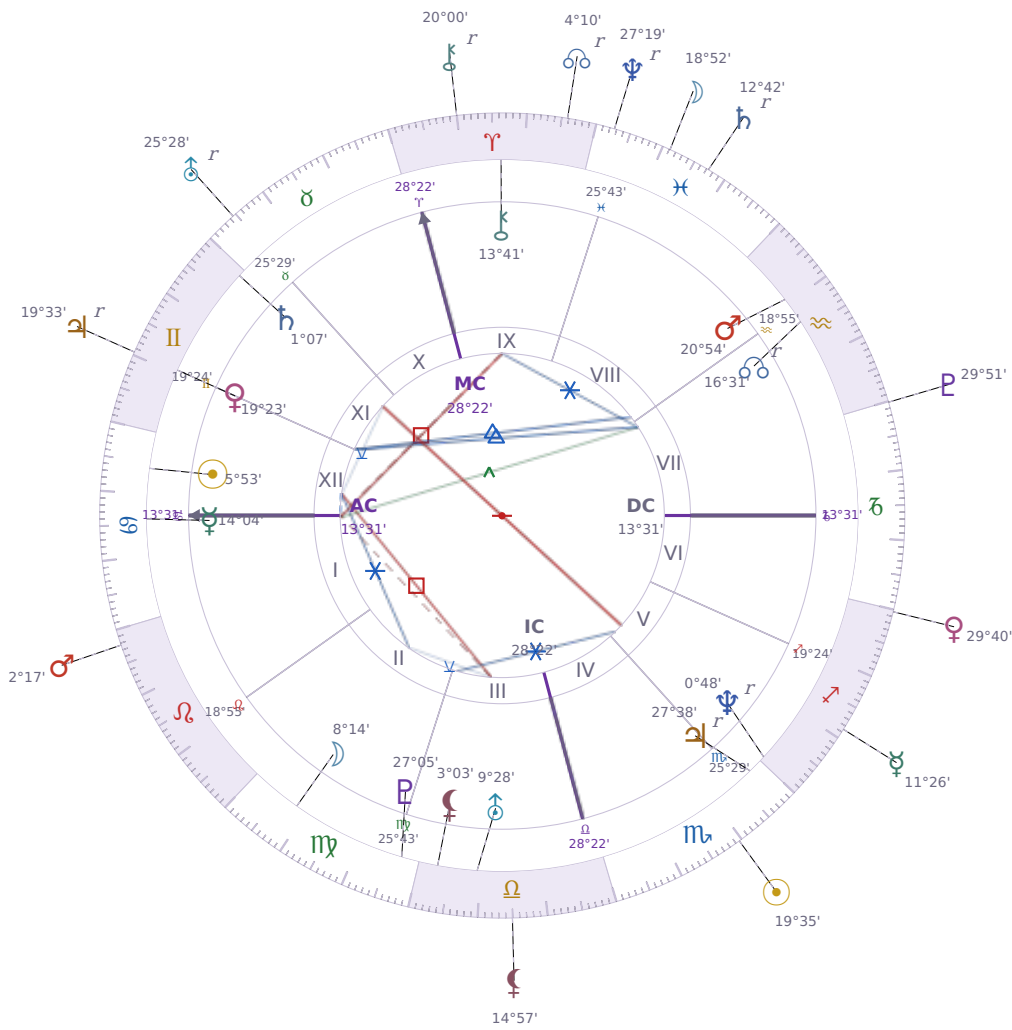

DAILY HOROSCOPE

Elon Reeve Musk

Businessman, entrepreneur, and political figure (born 1971)

♋ Cancer June 28, 1971 07:30 Pretoria

Monday, 11 November 2024

TRANSITS FOR TODAY

☉ Sun	in ♏ Scorpio	19°35'24"
☾ Moon	in ♓ Pisces	18°52'27"
☿ Mercury	in ♐ Sagittarius	11°26'11"
♀ Venus	in ♐ Sagittarius	29°40'49"
♂ Mars	in ♌ Leo	2°17'31"
♃ Jupiter	in ♊ Gemini Rx	19°33'01"
♄ Saturn	in ♓ Pisces Rx	12°42'27"

♅ Uranus	in ♉ Taurus Rx	25°28'30"
♆ Neptune	in ♓ Pisces Rx	27°19'33"
♇ Pluto	in ♑ Capricorn	29°51'50"
♁ Chiron	in ♈ Aries Rx	20°00'40"
♁ NNode	in ♈ Aries Rx	4°10'15"
♁ Lilith	in ♎ Libra	14°57'53"

## NATAL PLANETS

☉ Sun	in ♋ Cancer	5°53'26"	XII
☾ Moon	in ♍ Virgo	8°14'52"	II
☿ Mercury	in ♋ Cancer	14°04'03"	I
♀ Venus	in ♊ Gemini	19°23'48"	XI
♂ Mars	in ♒ Aquarius	20°54'21"	VIII
♃ Jupiter	in ♏ Scorpio	27°38'52"	V Rx
♄ Saturn	in ♊ Gemini	1°07'22"	XI
♅ Uranus	in ♎ Libra	9°28'55"	III
♆ Neptune	in ♐ Sagittarius	0°48'48"	V Rx
♇ Pluto	in ♍ Virgo	27°05'36"	III
♁ Chiron	in ♈ Aries	13°41'50"	IX
♁ North Node	in ♒ Aquarius	16°31'23"	VII Rx
♁ Lilith	in ♎ Libra	3°03'14"	III

## KEY TRANSIT FACTORS