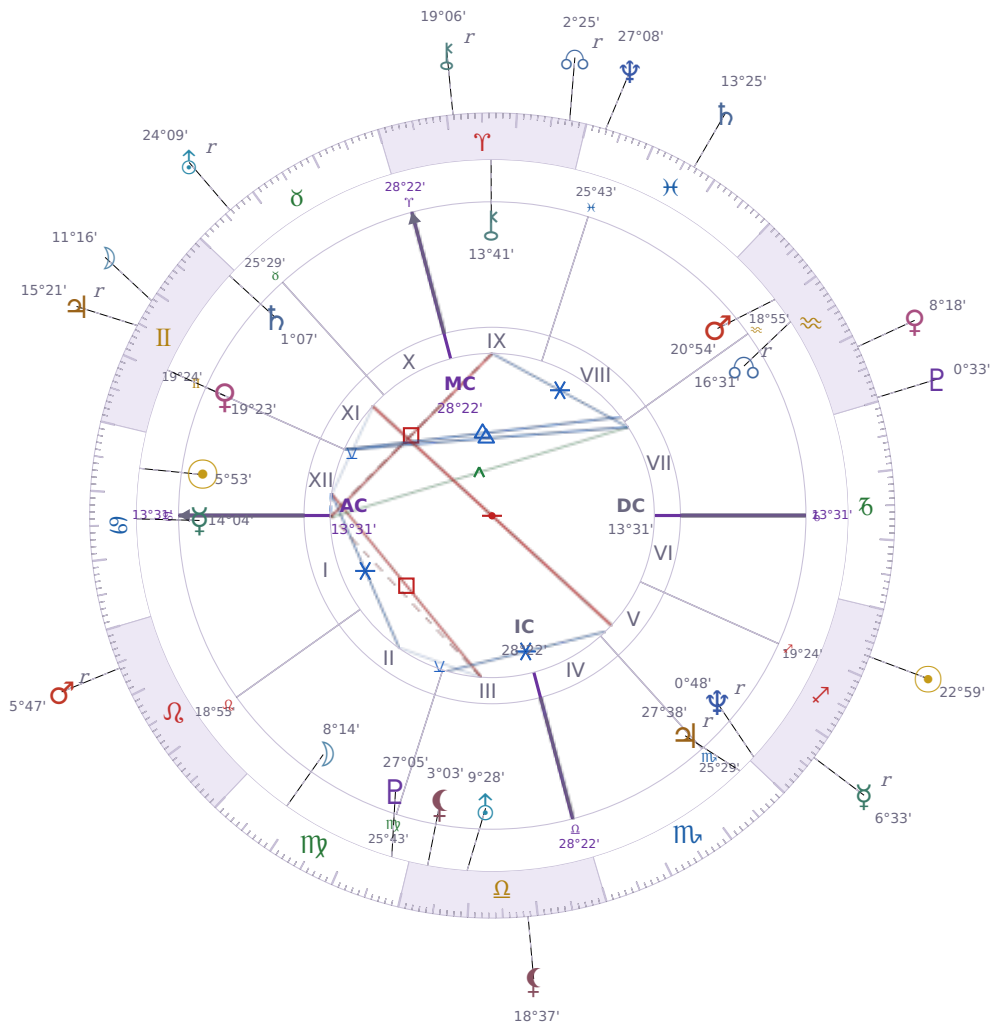

DAILY HOROSCOPE

Elon Reeve Musk

Businessman, entrepreneur, and political figure (born 1971)

♋ Cancer June 28, 1971 07:30 Pretoria

Saturday, 14 December 2024

TRANSITS FOR TODAY

☉ Sun	in ♏ Sagittarius	22°59'24"
☾ Moon	in ♊ Gemini	11°16'43"
☿ Mercury	in ♏ Sagittarius Rx	6°33'30"
♀ Venus	in ♏ Aquarius	8°18'32"
♂ Mars	in ♏ Leo Rx	5°47'12"
♃ Jupiter	in ♊ Gemini Rx	15°21'31"
♄ Saturn	in ♏ Pisces	13°25'18"

♅ Uranus	in ♉ Taurus Rx	24°09'40"
♆ Neptune	in ♓ Pisces	27°08'36"
♇ Pluto	in ♒ Aquarius	0°33'32"
♁ Chiron	in ♈ Aries Rx	19°06'39"
♁ NNode	in ♈ Aries Rx	2°25'25"
♁ Lilith	in ♎ Libra	18°37'19"

## NATAL PLANETS

☉ Sun	in ♋ Cancer	5°53'26"	XII
☾ Moon	in ♍ Virgo	8°14'52"	II
☿ Mercury	in ♋ Cancer	14°04'03"	I
♀ Venus	in ♊ Gemini	19°23'48"	XI
♂ Mars	in ♒ Aquarius	20°54'21"	VIII
♃ Jupiter	in ♏ Scorpio	27°38'52"	V Rx
♄ Saturn	in ♊ Gemini	1°07'22"	XI
♅ Uranus	in ♎ Libra	9°28'55"	III
♆ Neptune	in ♐ Sagittarius	0°48'48"	V Rx
♇ Pluto	in ♍ Virgo	27°05'36"	III
♁ Chiron	in ♈ Aries	13°41'50"	IX
♁ North Node	in ♒ Aquarius	16°31'23"	VII Rx
♁ Lilith	in ♎ Libra	3°03'14"	III

## KEY TRANSIT FACTORS