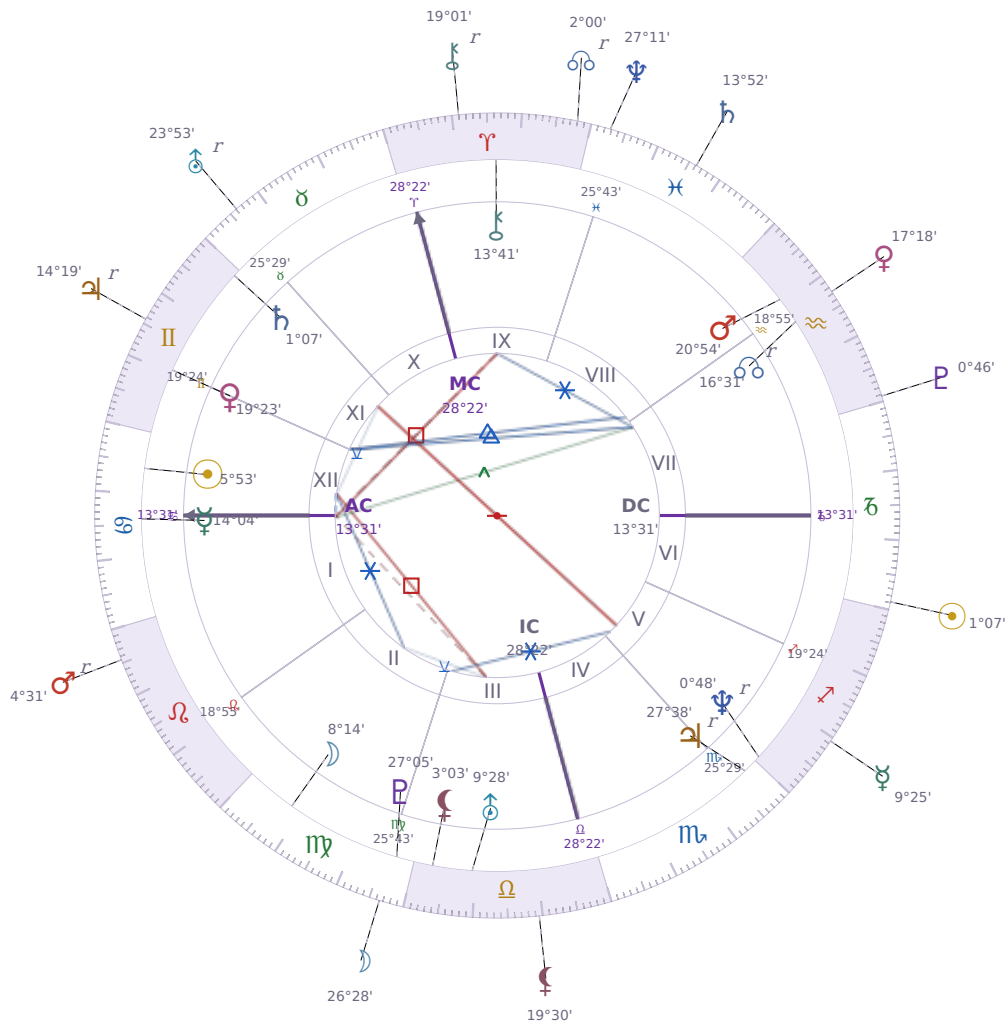

DAILY HOROSCOPE

Elon Reeve Musk

Businessman, entrepreneur, and political figure (born 1971)

♋ Cancer June 28, 1971 07:30 Pretoria

Sunday, 22 December 2024

TRANSITS FOR TODAY

☉ Sun	in ♑ Capricorn	1°07'52"
☾ Moon	in ♍ Virgo	26°28'25"
☿ Mercury	in ♐ Sagittarius	9°25'56"
♀ Venus	in ♒ Aquarius	17°18'59"
♂ Mars	in ♌ Leo Rx	4°31'04"
♃ Jupiter	in ♊ Gemini Rx	14°19'14"
♄ Saturn	in ♓ Pisces	13°52'09"

♅ Uranus	in ♉ Taurus Rx	23°53'54"
♆ Neptune	in ♓ Pisces	27°11'32"
♇ Pluto	in ♒ Aquarius	0°46'54"
♁ Chiron	in ♈ Aries Rx	19°01'35"
♊ NNode	in ♈ Aries Rx	2°00'01"
♁ Lilith	in ♎ Libra	19°30'32"

NATAL PLANETS

☉ Sun	in ♋ Cancer	5°53'26"	XII
☾ Moon	in ♍ Virgo	8°14'52"	II
☿ Mercury	in ♋ Cancer	14°04'03"	I
♀ Venus	in ♊ Gemini	19°23'48"	XI
♂ Mars	in ♒ Aquarius	20°54'21"	VIII
♃ Jupiter	in ♏ Scorpio	27°38'52"	V Rx
♄ Saturn	in ♊ Gemini	1°07'22"	XI
♅ Uranus	in ♎ Libra	9°28'55"	III
♆ Neptune	in ♐ Sagittarius	0°48'48"	V Rx
♇ Pluto	in ♍ Virgo	27°05'36"	III
♁ Chiron	in ♈ Aries	13°41'50"	IX
♊ North Node	in ♒ Aquarius	16°31'23"	VII Rx
♁ Lilith	in ♎ Libra	3°03'14"	III