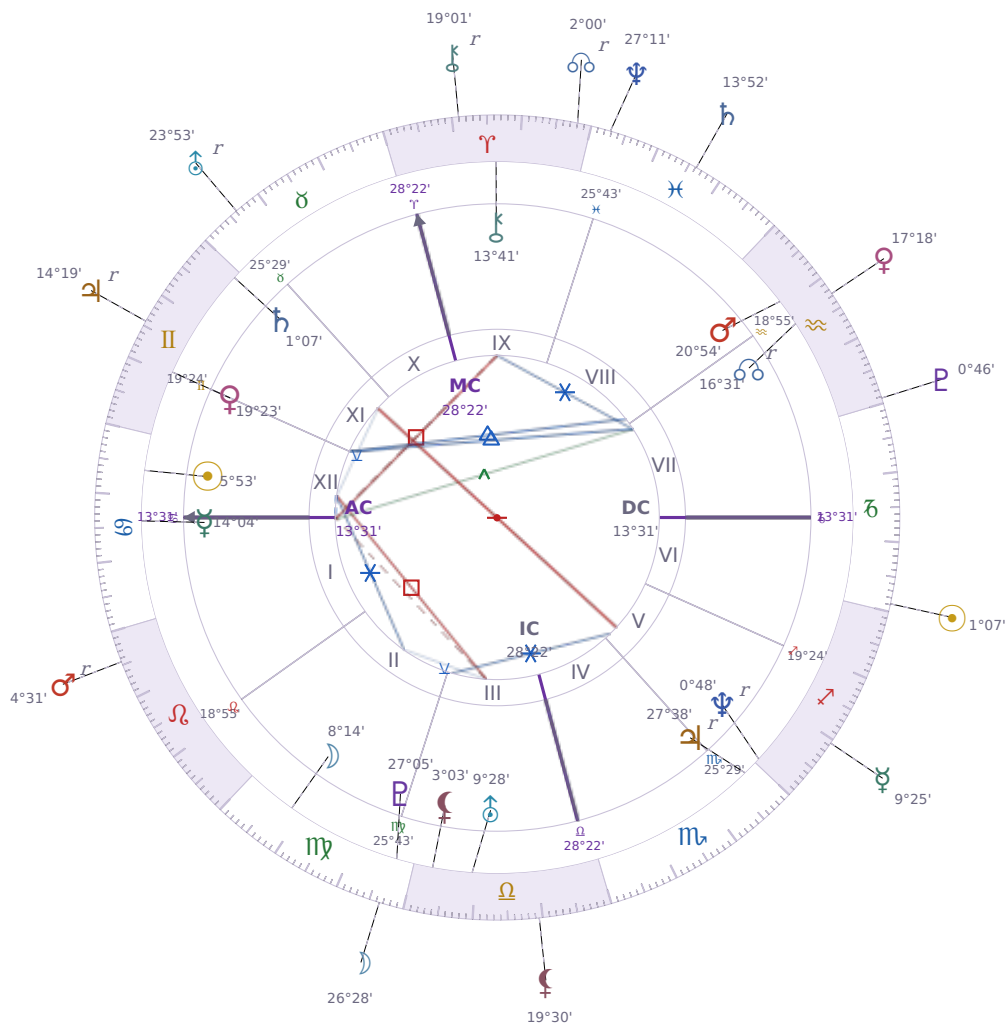

DAILY HOROSCOPE

Elon Reeve Musk

Businessman, entrepreneur, and political figure (born 1971)

♋ Cancer June 28, 1971 07:30 Pretoria

Sunday, 22 December 2024

TRANSITS FOR TODAY

☉ Sun	in ♐ Capricorn	1°07'52"
☾ Moon	in ♍ Virgo	26°28'25"
☿ Mercury	in ♐ Sagittarius	9°25'56"
♀ Venus	in ♒ Aquarius	17°18'59"
♂ Mars	in ♌ Leo Rx	4°31'04"
♃ Jupiter	in ♊ Gemini Rx	14°19'14"
♄ Saturn	in ♋ Pisces	13°52'09"

♅ Uranus	in ♉ Taurus Rx	23°53'54"
♆ Neptune	in ♓ Pisces	27°11'32"
♇ Pluto	in ♒ Aquarius	0°46'54"
♁ Chiron	in ♈ Aries Rx	19°01'35"
♏ NNode	in ♈ Aries Rx	2°00'01"
♁ Lilith	in ♎ Libra	19°30'32"

NATAL PLANETS

☉ Sun	in ♋ Cancer	5°53'26"	XII
☾ Moon	in ♍ Virgo	8°14'52"	II
☿ Mercury	in ♋ Cancer	14°04'03"	I
♀ Venus	in ♊ Gemini	19°23'48"	XI
♂ Mars	in ♒ Aquarius	20°54'21"	VIII
♃ Jupiter	in ♏ Scorpio	27°38'52"	V Rx
♄ Saturn	in ♊ Gemini	1°07'22"	XI
♅ Uranus	in ♎ Libra	9°28'55"	III
♆ Neptune	in ♐ Sagittarius	0°48'48"	V Rx
♇ Pluto	in ♍ Virgo	27°05'36"	III
♁ Chiron	in ♈ Aries	13°41'50"	IX
♏ North Node	in ♒ Aquarius	16°31'23"	VII Rx
♁ Lilith	in ♎ Libra	3°03'14"	III