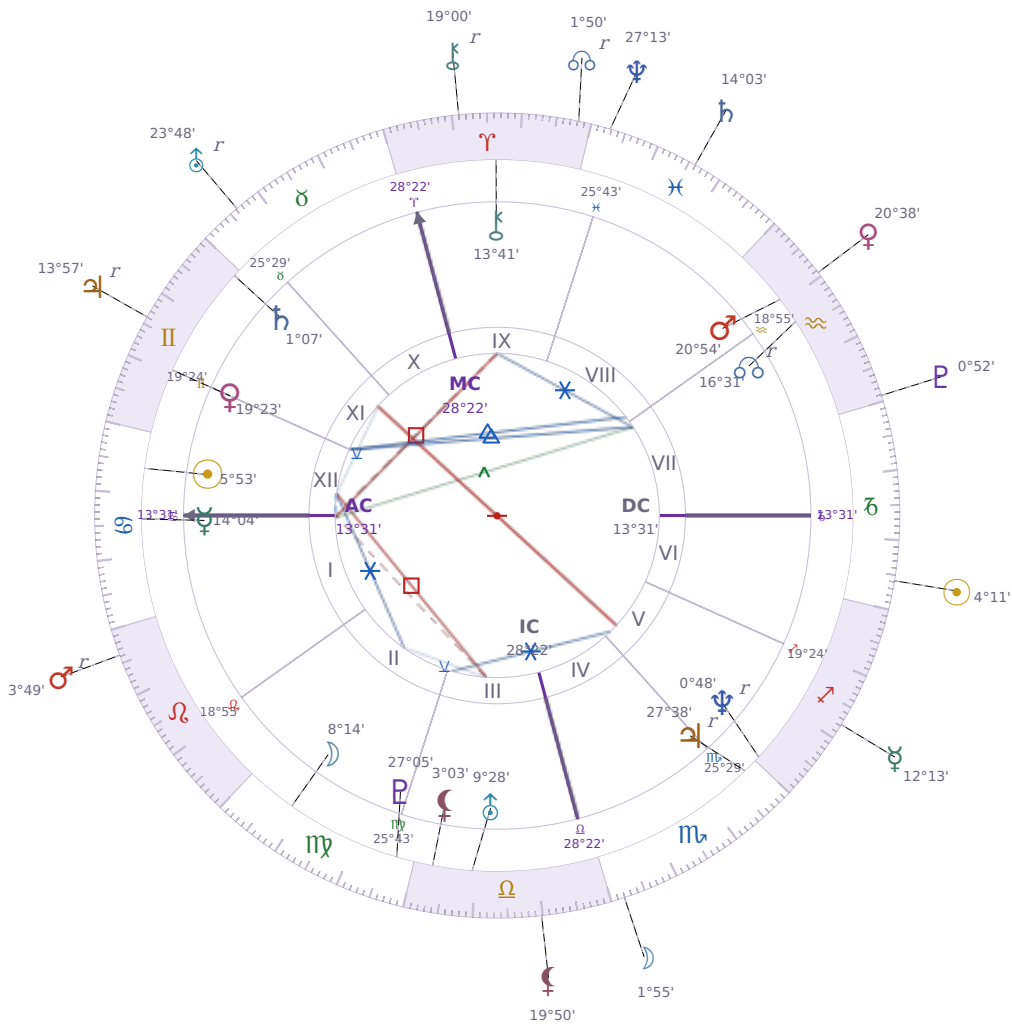

DAILY HOROSCOPE

Elon Reeve Musk

Businessman, entrepreneur, and political figure (born 1971)

♋ Cancer June 28, 1971 07:30 Pretoria

Wednesday, 25 December 2024

TRANSITS FOR TODAY

☉ Sun	in ♐ Capricorn	4°11'14"
☾ Moon	in ♏ Scorpio	1°55'33"
☿ Mercury	in ♐ Sagittarius	12°13'49"
♀ Venus	in ♒ Aquarius	20°38'19"
♂ Mars	in ♌ Leo Rx	3°49'00"
♃ Jupiter	in ♊ Gemini Rx	13°57'11"
♄ Saturn	in ♈ Pisces	14°03'43"

♅ Uranus	in ♉ Taurus Rx	23°48'32"
♆ Neptune	in ♓ Pisces	27°13'12"
♇ Pluto	in ♒ Aquarius	0°52'08"
♁ Chiron	in ♈ Aries Rx	19°00'35"
♊ NNode	in ♈ Aries Rx	1°50'29"
♁ Lilith	in ♎ Libra	19°50'30"

## NATAL PLANETS

☉ Sun	in ♋ Cancer	5°53'26"	XII
☾ Moon	in ♍ Virgo	8°14'52"	II
☿ Mercury	in ♋ Cancer	14°04'03"	I
♀ Venus	in ♊ Gemini	19°23'48"	XI
♂ Mars	in ♒ Aquarius	20°54'21"	VIII
♃ Jupiter	in ♏ Scorpio	27°38'52"	V Rx
♄ Saturn	in ♊ Gemini	1°07'22"	XI
♅ Uranus	in ♎ Libra	9°28'55"	III
♆ Neptune	in ♐ Sagittarius	0°48'48"	V Rx
♇ Pluto	in ♍ Virgo	27°05'36"	III
♁ Chiron	in ♈ Aries	13°41'50"	IX
♊ North Node	in ♒ Aquarius	16°31'23"	VII Rx
♁ Lilith	in ♎ Libra	3°03'14"	III

## KEY TRANSIT FACTORS