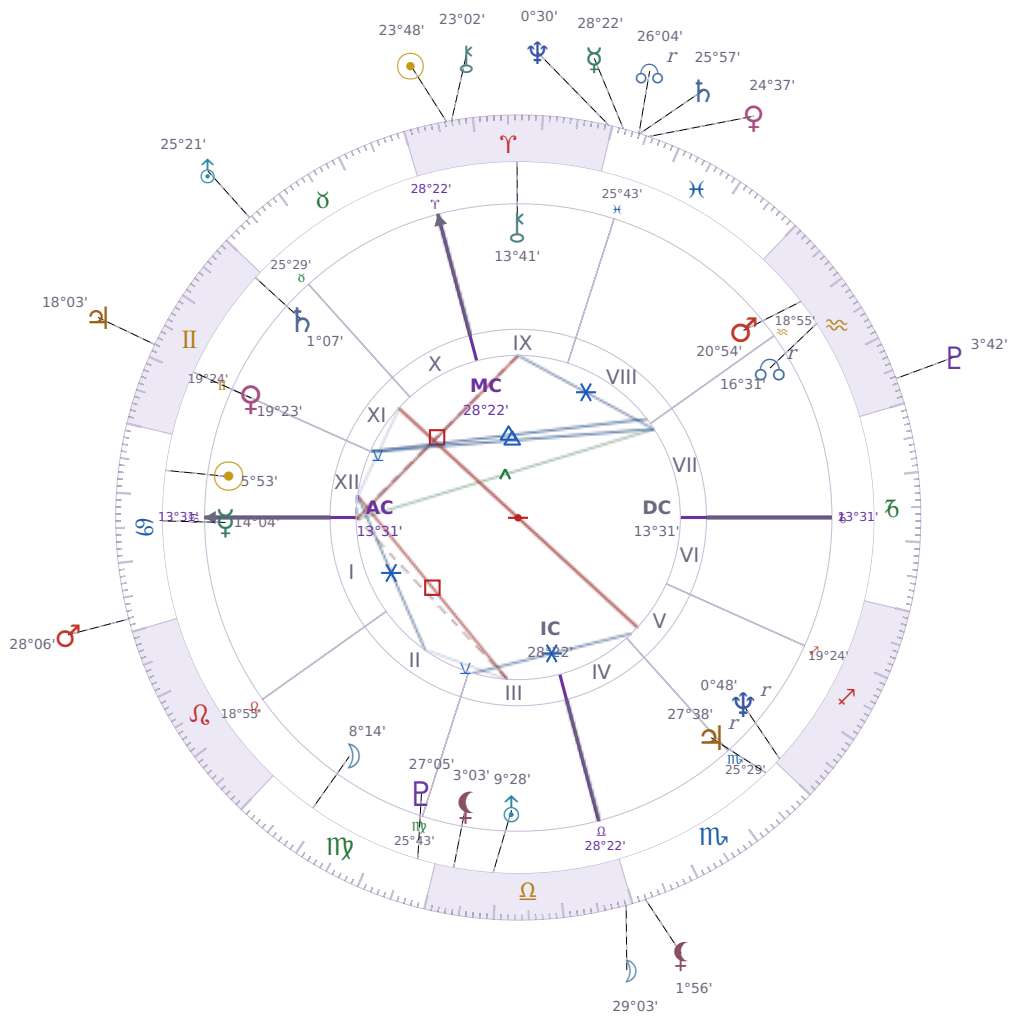

DAILY HOROSCOPE

Elon Reeve Musk

Businessman, entrepreneur, and political figure (born 1971)

♋ Cancer June 28, 1971 07:30 Pretoria

Sunday, 13 April 2025

TRANSITS FOR TODAY

| | | |
|-----------|-------------|-----------|
| ☉ Sun | in ♈ Aries | 23°48'29" |
| ☾ Moon | in ♎ Libra | 29°03'49" |
| ☿ Mercury | in ♓ Pisces | 28°22'20" |
| ♀ Venus | in ♓ Pisces | 24°37'44" |
| ♂ Mars | in ♋ Cancer | 28°06'59" |
| ♃ Jupiter | in ♊ Gemini | 18°03'24" |
| ♄ Saturn | in ♓ Pisces | 25°57'20" |

| | | |
|-----------|----------------|-----------|
| ♅ Uranus | in ♉ Taurus | 25°21'59" |
| ♆ Neptune | in ♈ Aries | 0°30'45" |
| ♇ Pluto | in ♒ Aquarius | 3°42'46" |
| ♁ Chiron | in ♈ Aries | 23°02'27" |
| ♁ NNode | in ♓ Pisces Rx | 26°04'11" |
| ♁ Lilith | in ♏ Scorpio | 1°56'34" |

NATAL PLANETS

| | | | |
|--------------|------------------|-----------|--------|
| ☉ Sun | in ♋ Cancer | 5°53'26" | XII |
| ☾ Moon | in ♍ Virgo | 8°14'52" | II |
| ☿ Mercury | in ♋ Cancer | 14°04'03" | I |
| ♀ Venus | in ♊ Gemini | 19°23'48" | XI |
| ♂ Mars | in ♒ Aquarius | 20°54'21" | VIII |
| ♃ Jupiter | in ♏ Scorpio | 27°38'52" | V Rx |
| ♄ Saturn | in ♊ Gemini | 1°07'22" | XI |
| ♅ Uranus | in ♎ Libra | 9°28'55" | III |
| ♆ Neptune | in ♐ Sagittarius | 0°48'48" | V Rx |
| ♇ Pluto | in ♍ Virgo | 27°05'36" | III |
| ♁ Chiron | in ♈ Aries | 13°41'50" | IX |
| ♁ North Node | in ♒ Aquarius | 16°31'23" | VII Rx |
| ♁ Lilith | in ♎ Libra | 3°03'14" | III |

KEY DATE

♀ Venus stations Direct

Venus moving direct again means **attraction and money flow start picking up** after weeks of stalling—deals that seemed stuck suddenly move, people return, prices stabilize. Clarity arrives about **what you actually want** in relationships and spending, so decisions made now tend to stick rather than flip-flop like they did during the retrograde. In practice, this is when **new conversations happen**, second dates turn into real commitments, and you stop second-guessing purchases you've already made.