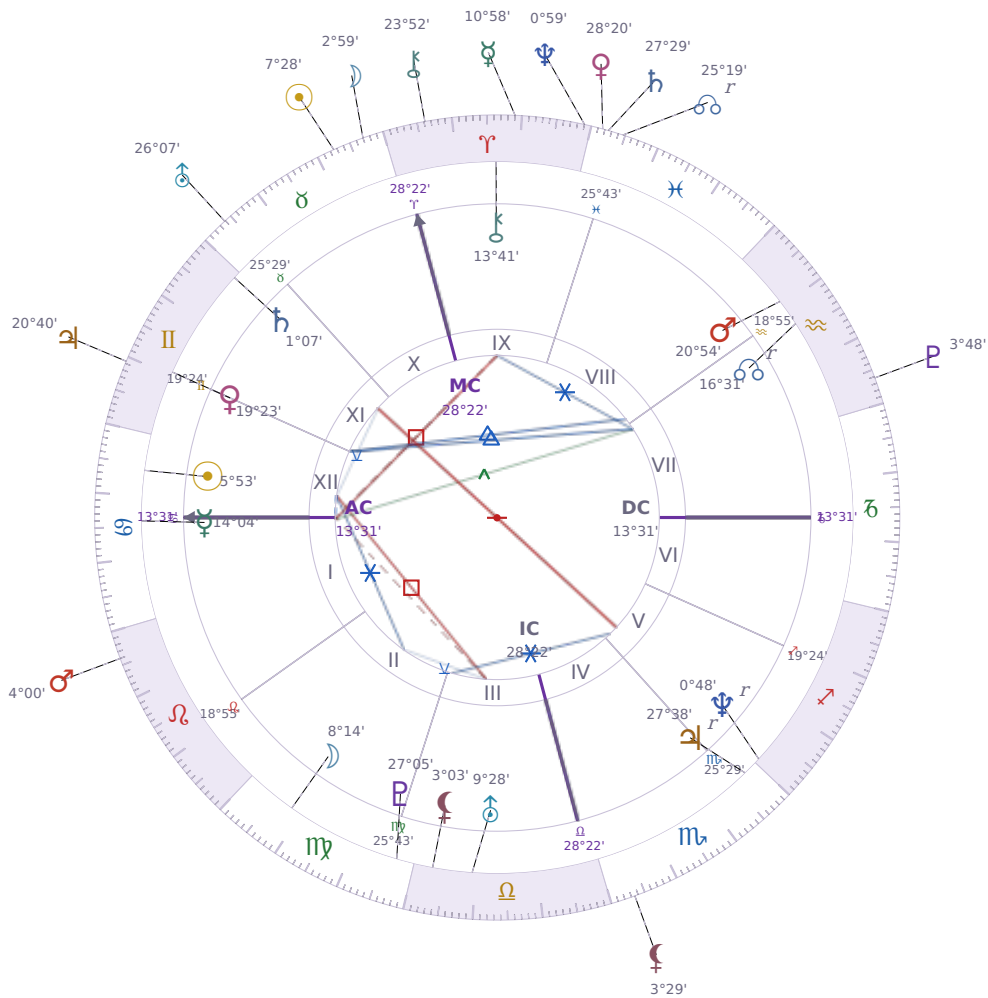

DAILY HOROSCOPE

Elon Reeve Musk

Businessman, entrepreneur, and political figure (born 1971)

♋ Cancer June 28, 1971 07:30 Pretoria

Sunday, 27 April 2025

TRANSITS FOR TODAY

| | | |
|-----------|-------------|-----------|
| ☉ Sun | in ♉ Taurus | 7°28'35" |
| ☾ Moon | in ♉ Taurus | 2°59'55" |
| ☿ Mercury | in ♈ Aries | 10°58'29" |
| ♀ Venus | in ♋ Pisces | 28°20'11" |
| ♂ Mars | in ♌ Leo | 4°00'28" |
| ♃ Jupiter | in ♊ Gemini | 20°40'30" |
| ♄ Saturn | in ♋ Pisces | 27°29'18" |

| | | | |
|-----------|----|-------------|-----------|
| ♅ Uranus | in | ♉ Taurus | 26°07'14" |
| ♆ Neptune | in | ♈ Aries | 0°59'09" |
| ♇ Pluto | in | ♈ Aquarius | 3°48'23" |
| ♁ Chiron | in | ♈ Aries | 23°52'08" |
| ♁ NNode | in | ♋ Pisces Rx | 25°19'42" |
| ♁ Lilith | in | ♏ Scorpio | 3°30'00" |

NATAL PLANETS

| | | | | |
|--------------|----|---------------|-----------|--------|
| ☉ Sun | in | ♋ Cancer | 5°53'26" | XII |
| ☾ Moon | in | ♍ Virgo | 8°14'52" | II |
| ☿ Mercury | in | ♋ Cancer | 14°04'03" | I |
| ♀ Venus | in | ♊ Gemini | 19°23'48" | XI |
| ♂ Mars | in | ♈ Aquarius | 20°54'21" | VIII |
| ♃ Jupiter | in | ♏ Scorpio | 27°38'52" | V Rx |
| ♄ Saturn | in | ♊ Gemini | 1°07'22" | XI |
| ♅ Uranus | in | ♎ Libra | 9°28'55" | III |
| ♆ Neptune | in | ♐ Sagittarius | 0°48'48" | V Rx |
| ♇ Pluto | in | ♍ Virgo | 27°05'36" | III |
| ♁ Chiron | in | ♈ Aries | 13°41'50" | IX |
| ♁ North Node | in | ♈ Aquarius | 16°31'23" | VII Rx |
| ♁ Lilith | in | ♎ Libra | 3°03'14" | III |

★ = natal resonance — this transit echoes your birth chart, amplifying its influence

LUNAR DAY

Moon in ♉ Taurus · Day 30 / 30 · Waning Crescent

The pace slows considerably during this transit as comfort and familiar surroundings take priority over efficiency. Resistance to change hardens, and any disruption to routine tends to provoke stubborn pushback.