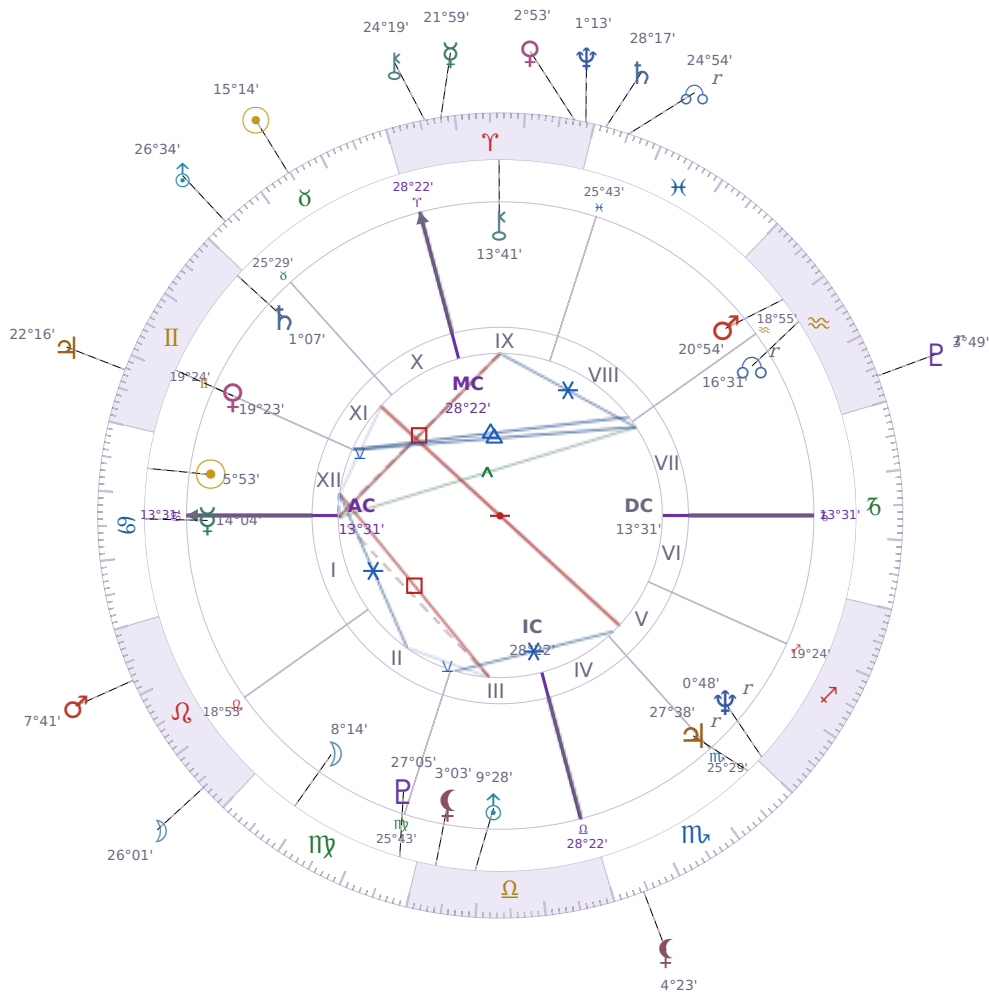

DAILY HOROSCOPE

Elon Reeve Musk

Businessman, entrepreneur, and political figure (born 1971)

♋ Cancer June 28, 1971 07:30 Pretoria

Monday, 5 May 2025

TRANSITS FOR TODAY

| | | |
|-----------|-------------|-----------|
| ☉ Sun | in ♉ Taurus | 15°14'39" |
| ☾ Moon | in ♌ Leo | 26°01'34" |
| ☿ Mercury | in ♈ Aries | 21°59'21" |
| ♀ Venus | in ♈ Aries | 2°53'23" |
| ♂ Mars | in ♌ Leo | 7°41'17" |
| ♃ Jupiter | in ♊ Gemini | 22°16'58" |
| ♄ Saturn | in ♋ Pisces | 28°17'43" |

| | | |
|-----------|------------------|-----------|
| ♅ Uranus | in ♉ Taurus | 26°34'27" |
| ♆ Neptune | in ♈ Aries | 1°13'52" |
| ♇ Pluto | in ♒ Aquarius Rx | 3°49'06" |
| ♁ Chiron | in ♈ Aries | 24°19'44" |
| ♁ NNode | in ♓ Pisces Rx | 24°54'17" |
| ♁ Lilith | in ♏ Scorpio | 4°23'25" |

NATAL PLANETS

| | | | |
|--------------|------------------|-----------|--------|
| ☉ Sun | in ♋ Cancer | 5°53'26" | XII |
| ☾ Moon | in ♍ Virgo | 8°14'52" | II |
| ☿ Mercury | in ♋ Cancer | 14°04'03" | I |
| ♀ Venus | in ♊ Gemini | 19°23'48" | XI |
| ♂ Mars | in ♒ Aquarius | 20°54'21" | VIII |
| ♃ Jupiter | in ♏ Scorpio | 27°38'52" | V Rx |
| ♄ Saturn | in ♊ Gemini | 1°07'22" | XI |
| ♅ Uranus | in ♎ Libra | 9°28'55" | III |
| ♆ Neptune | in ♐ Sagittarius | 0°48'48" | V Rx |
| ♇ Pluto | in ♍ Virgo | 27°05'36" | III |
| ♁ Chiron | in ♈ Aries | 13°41'50" | IX |
| ♁ North Node | in ♒ Aquarius | 16°31'23" | VII Rx |
| ♁ Lilith | in ♎ Libra | 3°03'14" | III |