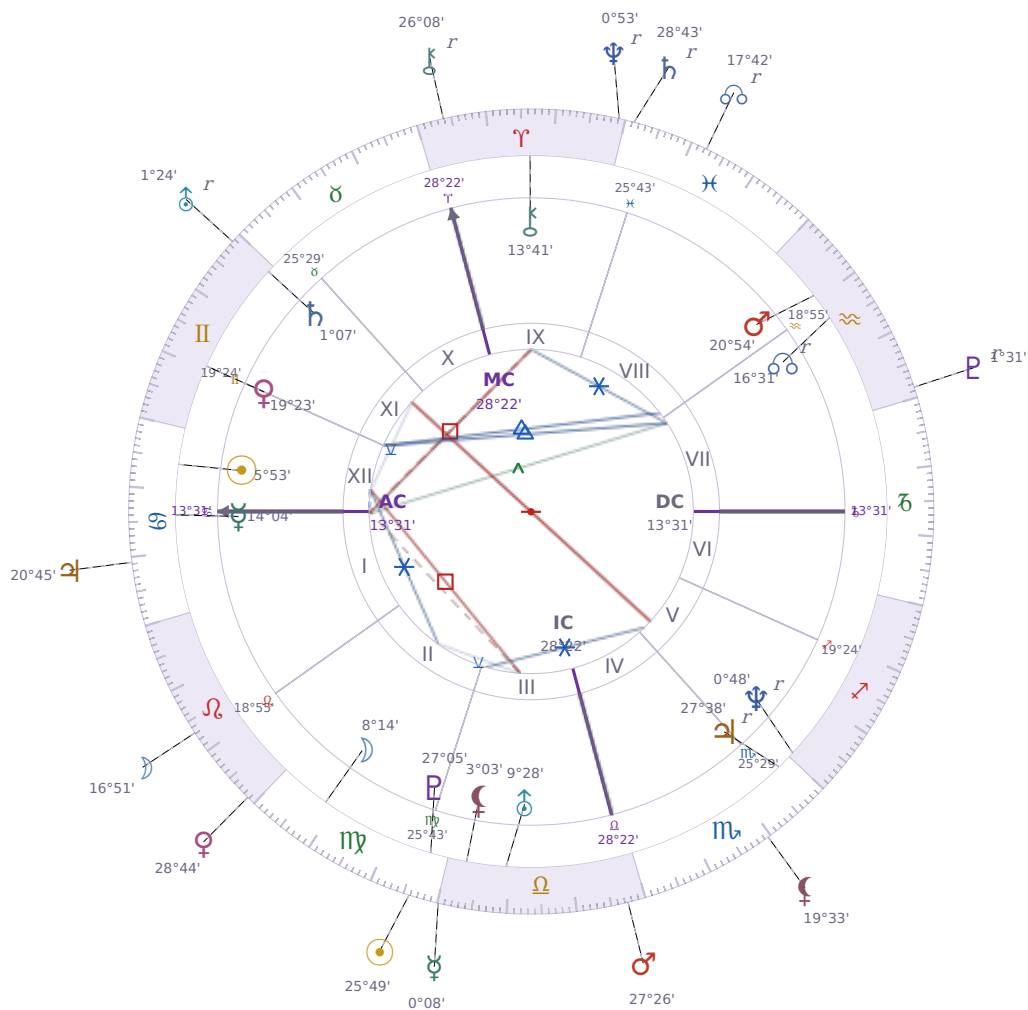

DAILY HOROSCOPE

Elon Reeve Musk

Businessman, entrepreneur, and political figure (born 1971)

♋ Cancer June 28, 1971 07:30 Pretoria

Thursday, 18 September 2025

TRANSITS FOR TODAY

☉ Sun	in ♍ Virgo	25°49'55"
☾ Moon	in ♌ Leo	16°51'50"
☿ Mercury	in ♎ Libra	0°08'30"
♀ Venus	in ♌ Leo	28°44'46"
♂ Mars	in ♎ Libra	27°26'06"
♃ Jupiter	in ♋ Cancer	20°45'45"
♄ Saturn	in ♓ Pisces Rx	28°43'20"

♅ Uranus	in	♊ Gemini Rx	1°24'02"
♆ Neptune	in	♈ Aries Rx	0°53'49"
♇ Pluto	in	♒ Aquarius Rx	1°31'06"
♁ Chiron	in	♈ Aries Rx	26°08'14"
♁ NNode	in	♓ Pisces Rx	17°42'14"
♁ Lilith	in	♏ Scorpio	19°33'34"

NATAL PLANETS

☉ Sun	in	♋ Cancer	5°53'26"	XII
☾ Moon	in	♍ Virgo	8°14'52"	II
☿ Mercury	in	♋ Cancer	14°04'03"	I
♀ Venus	in	♊ Gemini	19°23'48"	XI
♂ Mars	in	♒ Aquarius	20°54'21"	VIII
♃ Jupiter	in	♏ Scorpio	27°38'52"	V Rx
♄ Saturn	in	♊ Gemini	1°07'22"	XI
♅ Uranus	in	♎ Libra	9°28'55"	III
♆ Neptune	in	♐ Sagittarius	0°48'48"	V Rx
♇ Pluto	in	♍ Virgo	27°05'36"	III
♁ Chiron	in	♈ Aries	13°41'50"	IX
♁ North Node	in	♒ Aquarius	16°31'23"	VII Rx
♁ Lilith	in	♎ Libra	3°03'14"	III